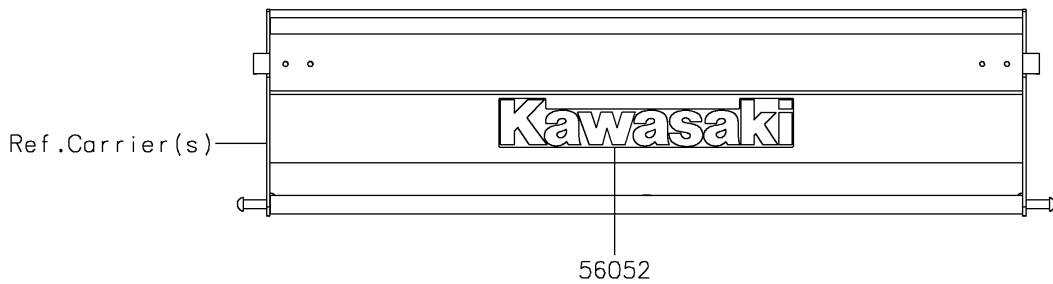

2022 MULE SX™ 4x4 FI PARTS DIAGRAM

Decals

F2861

2022 MULE SX™ 4x4 FI PARTS LIST

Decals

ITEM NAME	PART NUMBER	QUANTITY
MARK,KAWASAKI (Ref # 56052)	56052-1809	3
MARK,SIDE PLATE,4X4 (Ref # 56054)	56054-1809	2
MARK,FR FENDER,MULE SX (Ref # 56054A)	56054-2063	2
MARK,FR FENDER,FUEL INJECTION (Ref # 56054B)	56054-2459	2