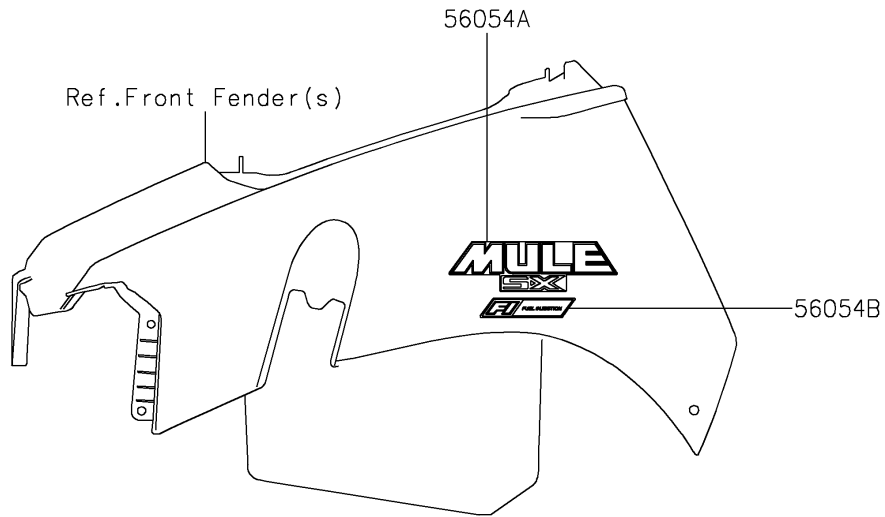

2022 MULE SX™ 4x4 FI PARTS DIAGRAM

Decals

F2861

2022 MULE SX™ 4x4 FI PARTS LIST

Decals

ITEM NAME	PART NUMBER	QUANTITY
MARK,KAWASAKI (Ref # 56052)	56052-1809	3
MARK,SIDE PLATE,4X4 (Ref # 56054)	56054-1809	2
MARK,FR FENDER,MULE SX (Ref # 56054A)	56054-2063	2
MARK,FR FENDER,FUEL INJECTION (Ref # 56054B)	56054-2459	2