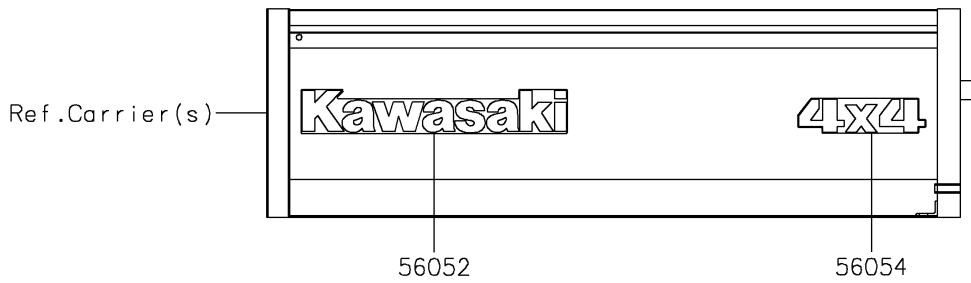

2022 MULE SX™ 4x4 FI PARTS DIAGRAM

Decals

F2861

2022 MULE SX™ 4x4 FI PARTS LIST

Decals

ITEM NAME	PART NUMBER	QUANTITY
MARK,KAWASAKI (Ref # 56052)	56052-1809	3
MARK,SIDE PLATE,4X4 (Ref # 56054)	56054-1809	2
MARK,FR FENDER,MULE SX (Ref # 56054A)	56054-2063	2
MARK,FR FENDER,FUEL INJECTION (Ref # 56054B)	56054-2459	2