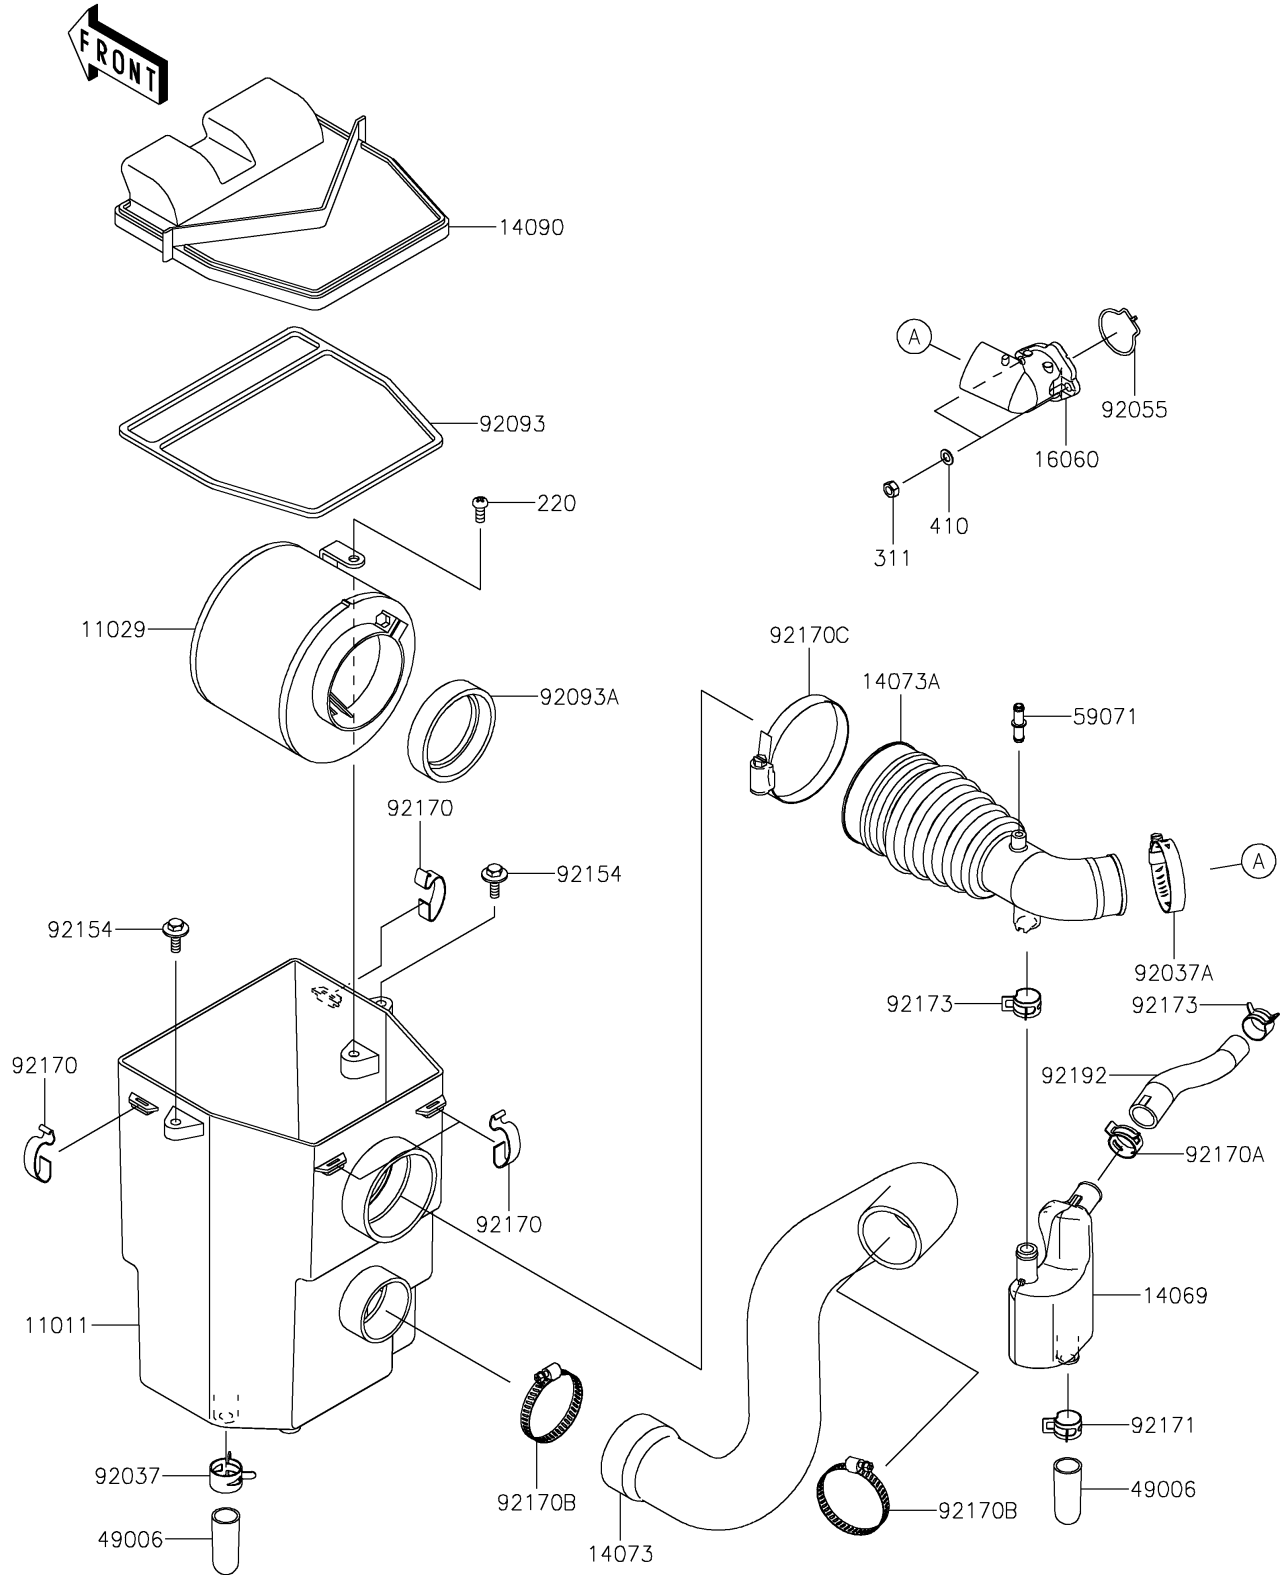

2021 MULE SX™ 4x4 XC FI PARTS DIAGRAM

Air Cleaner

E1130

2021 MULE SX™ 4x4 XC FI PARTS LIST

Air Cleaner

ITEM NAME	PART NUMBER	QUANTITY
CASE-AIR FILTER (Ref # 11011)	11011-1367	1
ELEMENT-ASSY-AIR FILTER (Ref # 11029)	11029-1004	1
BREATHER (Ref # 14069)	14069-0030	1
DUCT,FRAME-AIR FILTER (Ref # 14073)	14073-0072	1
DUCT,AIR FILTER-IN.PIPE (Ref # 14073A)	14073-0893	1
COVER,AIR FILTER (Ref # 14090)	14090-1106	1
PIPE-INTAKE (Ref # 16060)	16060-0752	1
BOOT (Ref # 49006)	49006-1351	2
JOINT (Ref # 59071)	59071-3717	1
CLAMP,HOSE CLIP (Ref # 92037)	92037-1460	1
CLAMP (Ref # 92037A)	92037-506	1
RING-O,PIPE-TB (Ref # 92055)	92055-0901	1
SEAL,AIR FILTER (Ref # 92093)	92093-1241	1
SEAL,DUST (Ref # 92093A)	92093-1322	1
BOLT,WP,6X20 (Ref # 92154)	92154-1516	2
CLAMP,AIR FILTER (Ref # 92170)	92170-1211	4
CLAMP (Ref # 92170A)	92170-1640	1
CLAMP (Ref # 92170B)	92170-1674	2
CLAMP (Ref # 92170C)	92170-1679	1
CLAMP (Ref # 92171)	92171-1277	1
CLAMP (Ref # 92173)	92173-7003	2
TUBE,BREATHER (Ref # 92192)	92192-1935	1
SCREW-PAN-CROS,6X14 (Ref # 220)	220AA0614	1
NUT-HEX,6MM (Ref # 311)	311AA0600	2
WASHER-PLAIN-SMALL (Ref # 410)	410AA0600	2