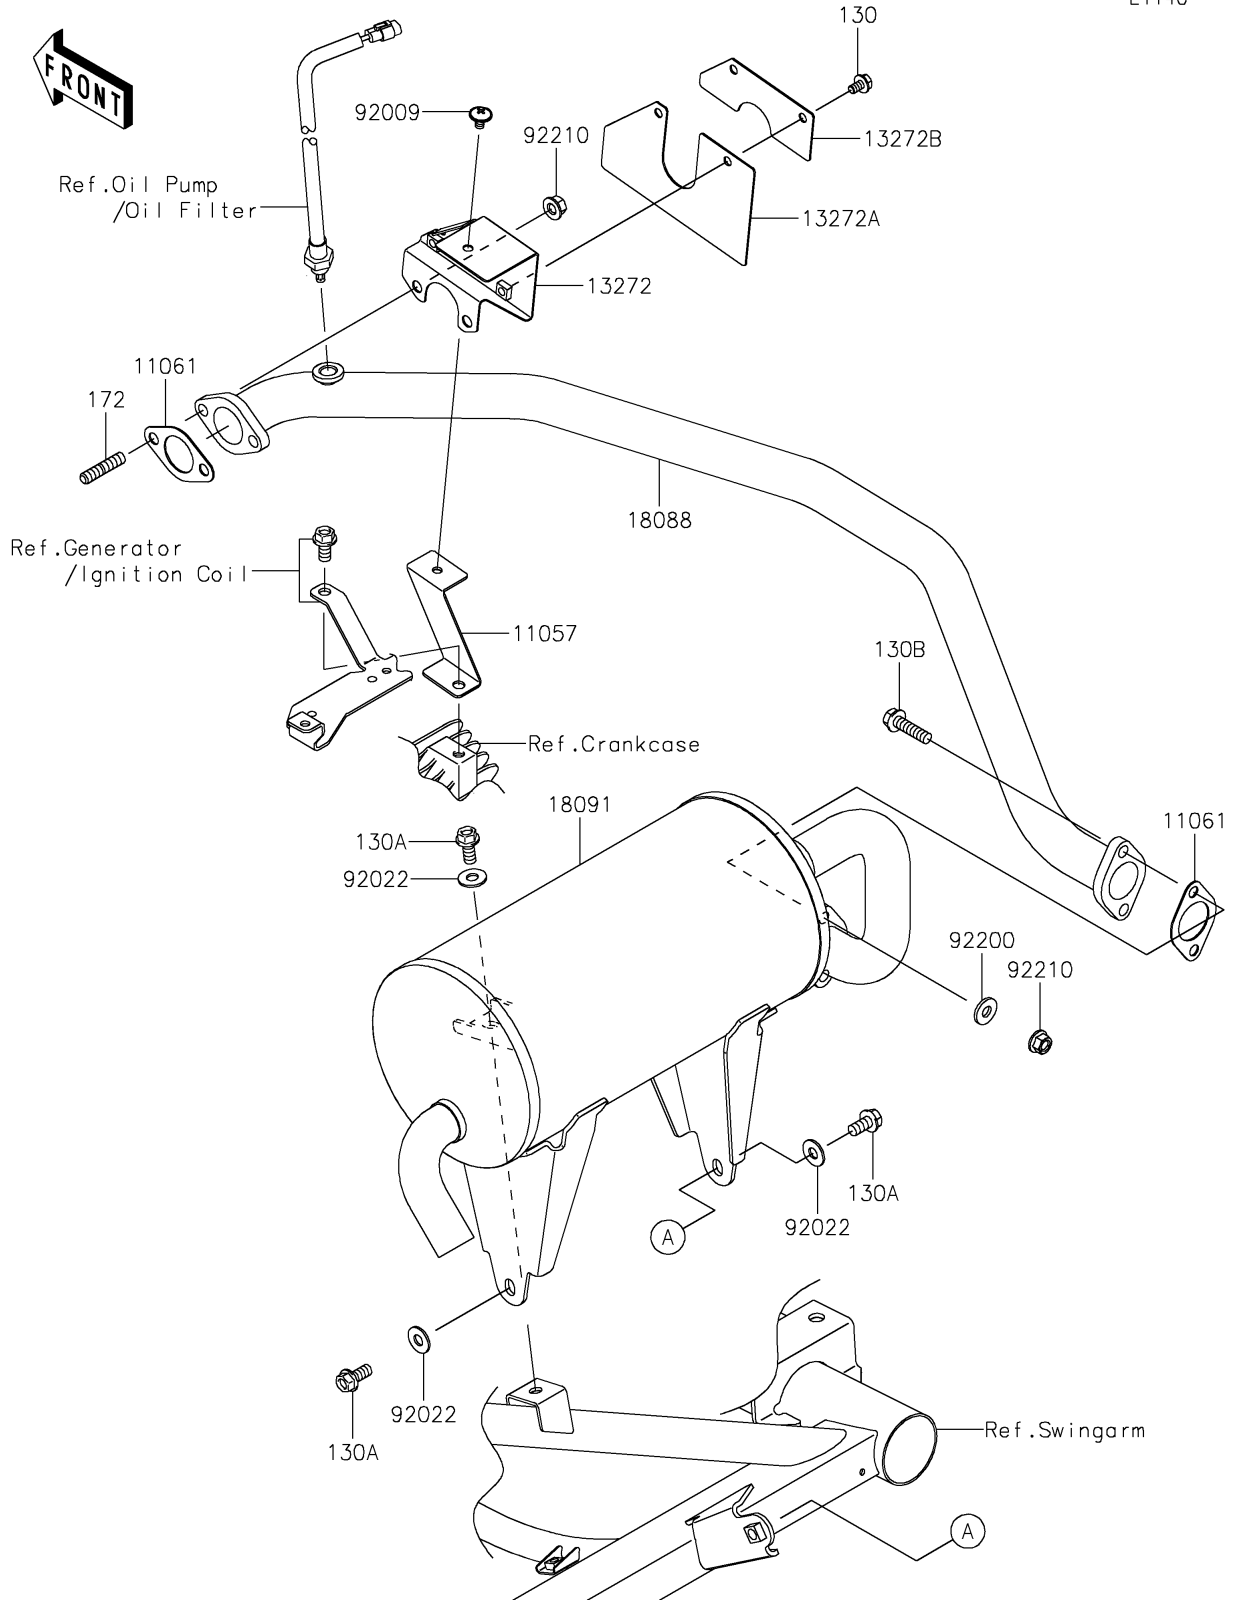

2021 MULE SX™ 4x4 XC FI PARTS DIAGRAM

Muffler(s)

E1140

2021 MULE SX™ 4x4 XC FI PARTS LIST

Muffler(s)

| ITEM NAME | PART NUMBER | QUANTITY |
|---------------------------------|-------------|----------|
| BRACKET (Ref # 11057) | 11057-1829 | 1 |
| GASKET (Ref # 11061) | 11061-0132 | 2 |
| PLATE (Ref # 13272) | 13272-2621 | 1 |
| PLATE (Ref # 13272A) | 13272-2622 | 1 |
| PLATE (Ref # 13272B) | 13272-2623 | 1 |
| PIPE-EXHAUST (Ref # 18088) | 18088-1402 | 1 |
| BODY-COMP-MUFFLER (Ref # 18091) | 18091-0884 | 1 |
| SCREW,6X10 (Ref # 92009) | 92009-1661 | 1 |
| WASHER,8.5X20X1.6 (Ref # 92022) | 92022-1561 | 3 |
| WASHER,8.5X18X2.3 (Ref # 92200) | 92200-1213 | 2 |
| NUT,8MM (Ref # 92210) | 92210-1456 | 4 |
| BOLT-FLANGED,6X10 (Ref # 130) | 130BA0610 | 2 |
| BOLT-FLANGED,8X16 (Ref # 130A) | 130CA0816 | 3 |
| BOLT-FLANGED,8X30 (Ref # 130B) | 130CD0830 | 2 |
| BOLT-STUD,8X22 (Ref # 172) | 172BA0822 | 2 |