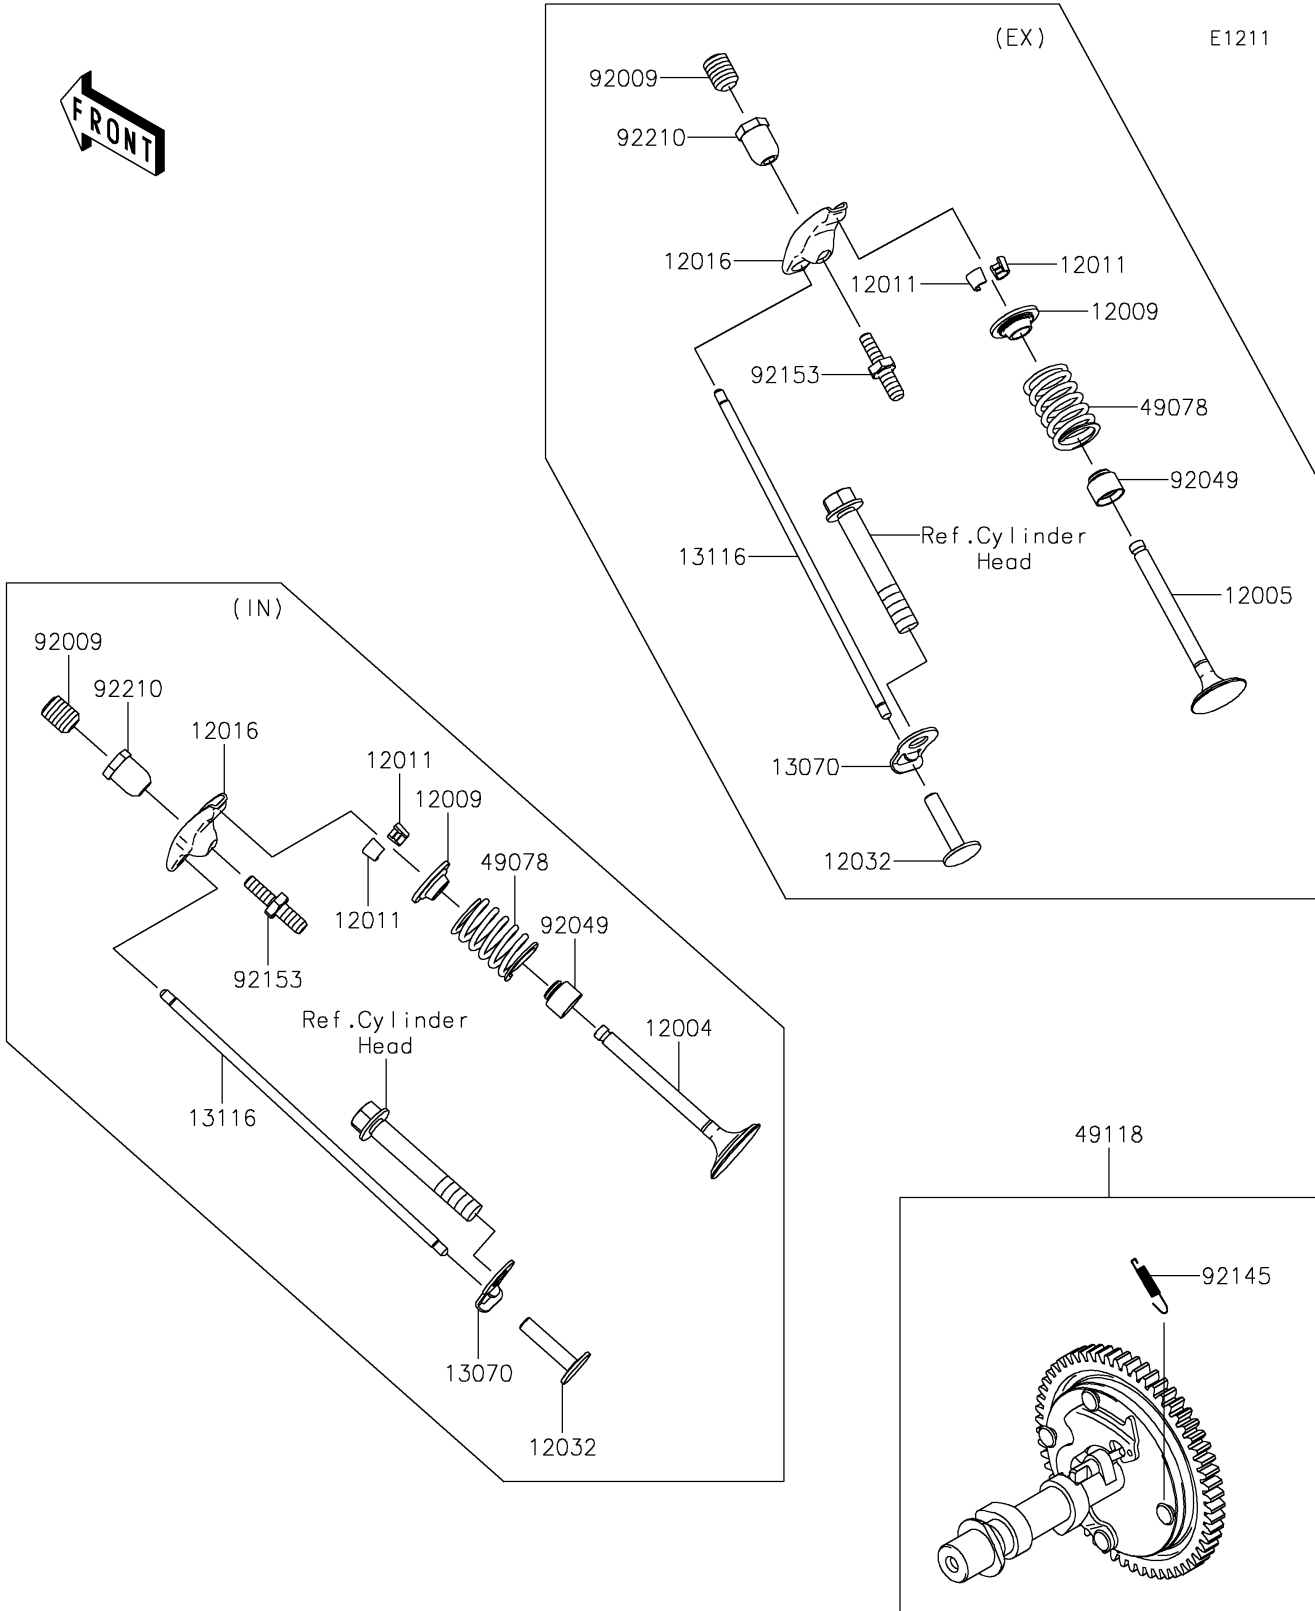

2021 MULE SX™ 4x4 XC FI PARTS DIAGRAM

Valve(s)/Camshaft(s)

2021 MULE SX™ 4x4 XC FI PARTS LIST

Valve(s)/Camshaft(s)

ITEM NAME	PART NUMBER	QUANTITY
VALVE-INTAKE (Ref # 12004)	12004-7004	1
VALVE-EXHAUST (Ref # 12005)	12005-7013	1
RETAINER-VALVE SPRING (Ref # 12009)	12009-7004	2
COLLET (Ref # 12011)	12011-2052	4
ARM-ROCKER (Ref # 12016)	12016-7007	2
TAPPET (Ref # 12032)	12032-7001	2
GUIDE,ROD-PUSH (Ref # 13070)	13070-7012	2
ROD-PUSH (Ref # 13116)	13116-7004	2
SPRING-ENGINE VALVE (Ref # 49078)	49078-7003	2
CAMSHAFT-COMP (Ref # 49118)	49118-0873	1
SCREW (Ref # 92009)	92009-2341	2
SEAL-OIL,7X15X13 (Ref # 92049)	92049-7020	2
SPRING (Ref # 92145)	92145-1653	1
BOLT (Ref # 92153)	92153-7019	2
NUT,M6 (Ref # 92210)	92210-7033	2