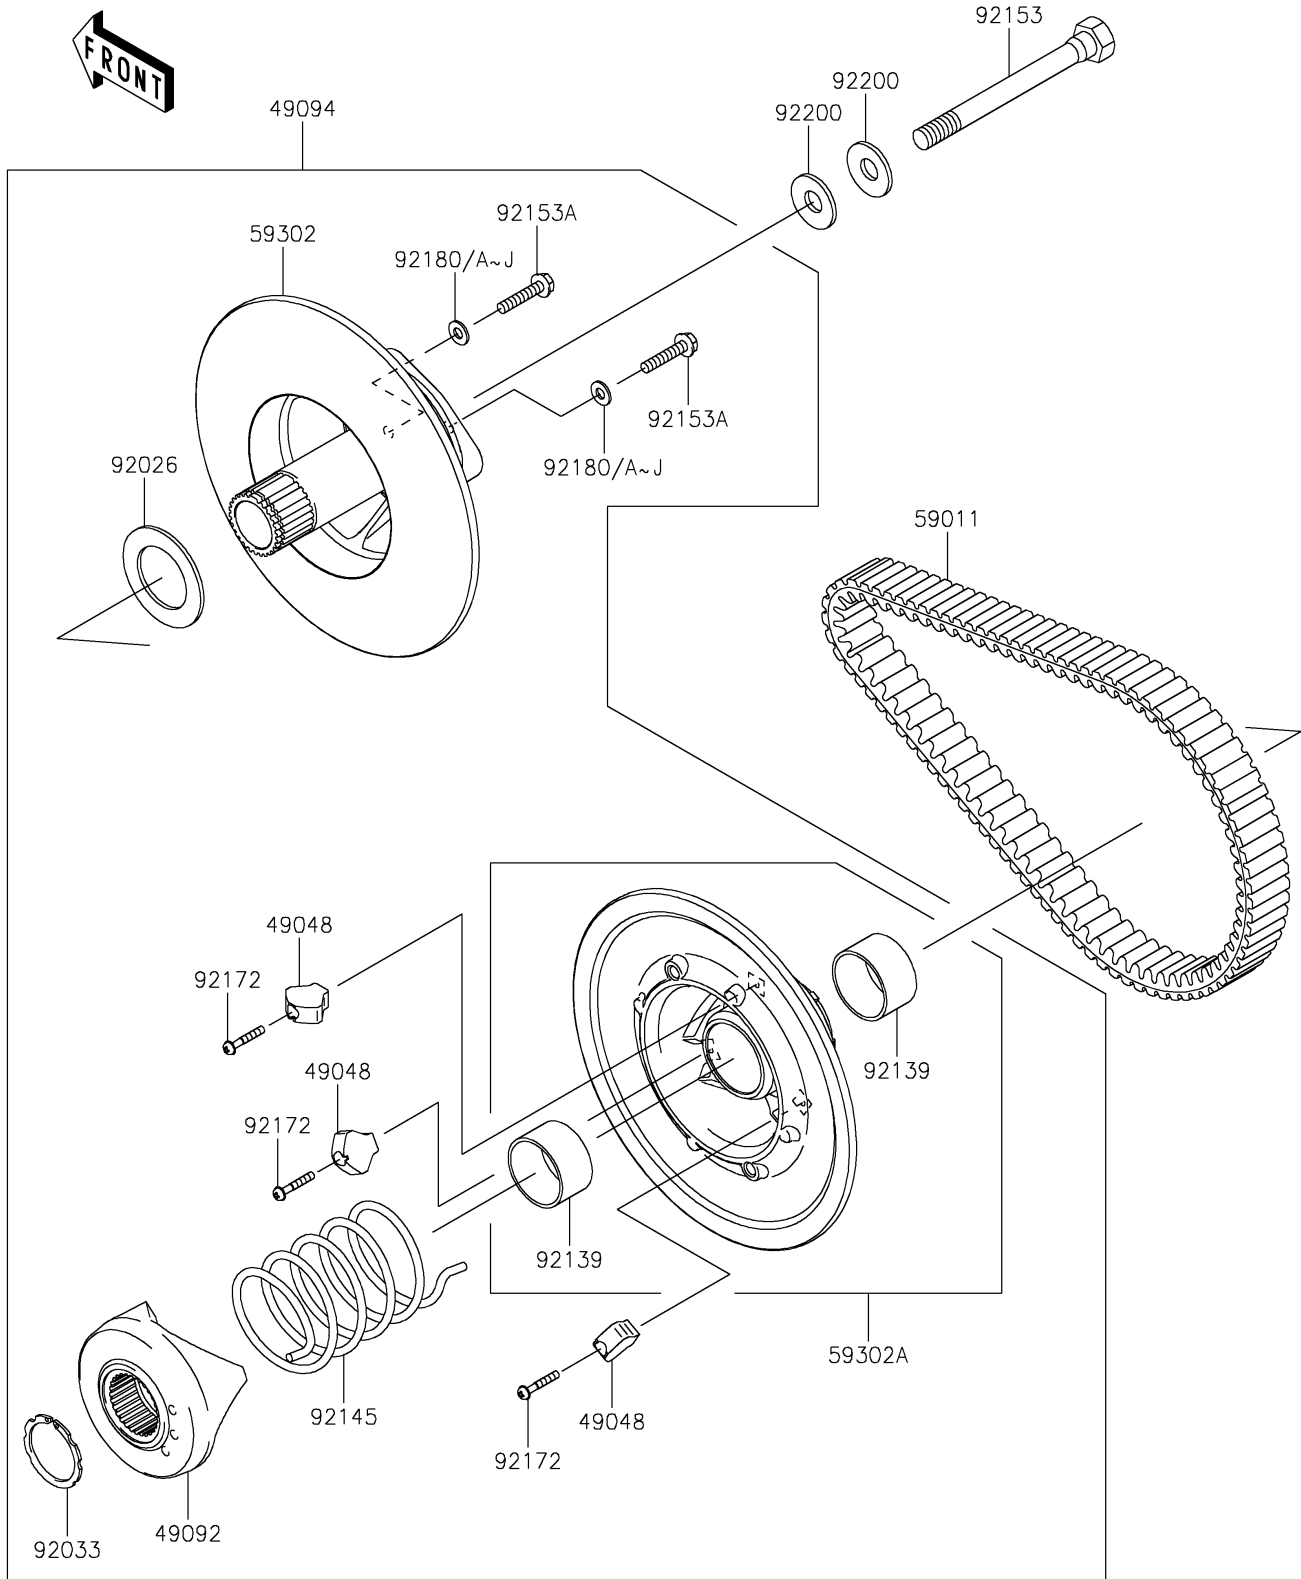

2021 MULE SX™ 4x4 XC FI PARTS DIAGRAM

Driven Converter/Drive Belt

E1392

2021 MULE SX™ 4x4 XC FI PARTS LIST

Driven Converter/Drive Belt

ITEM NAME	PART NUMBER	QUANTITY
-----------	-------------	----------