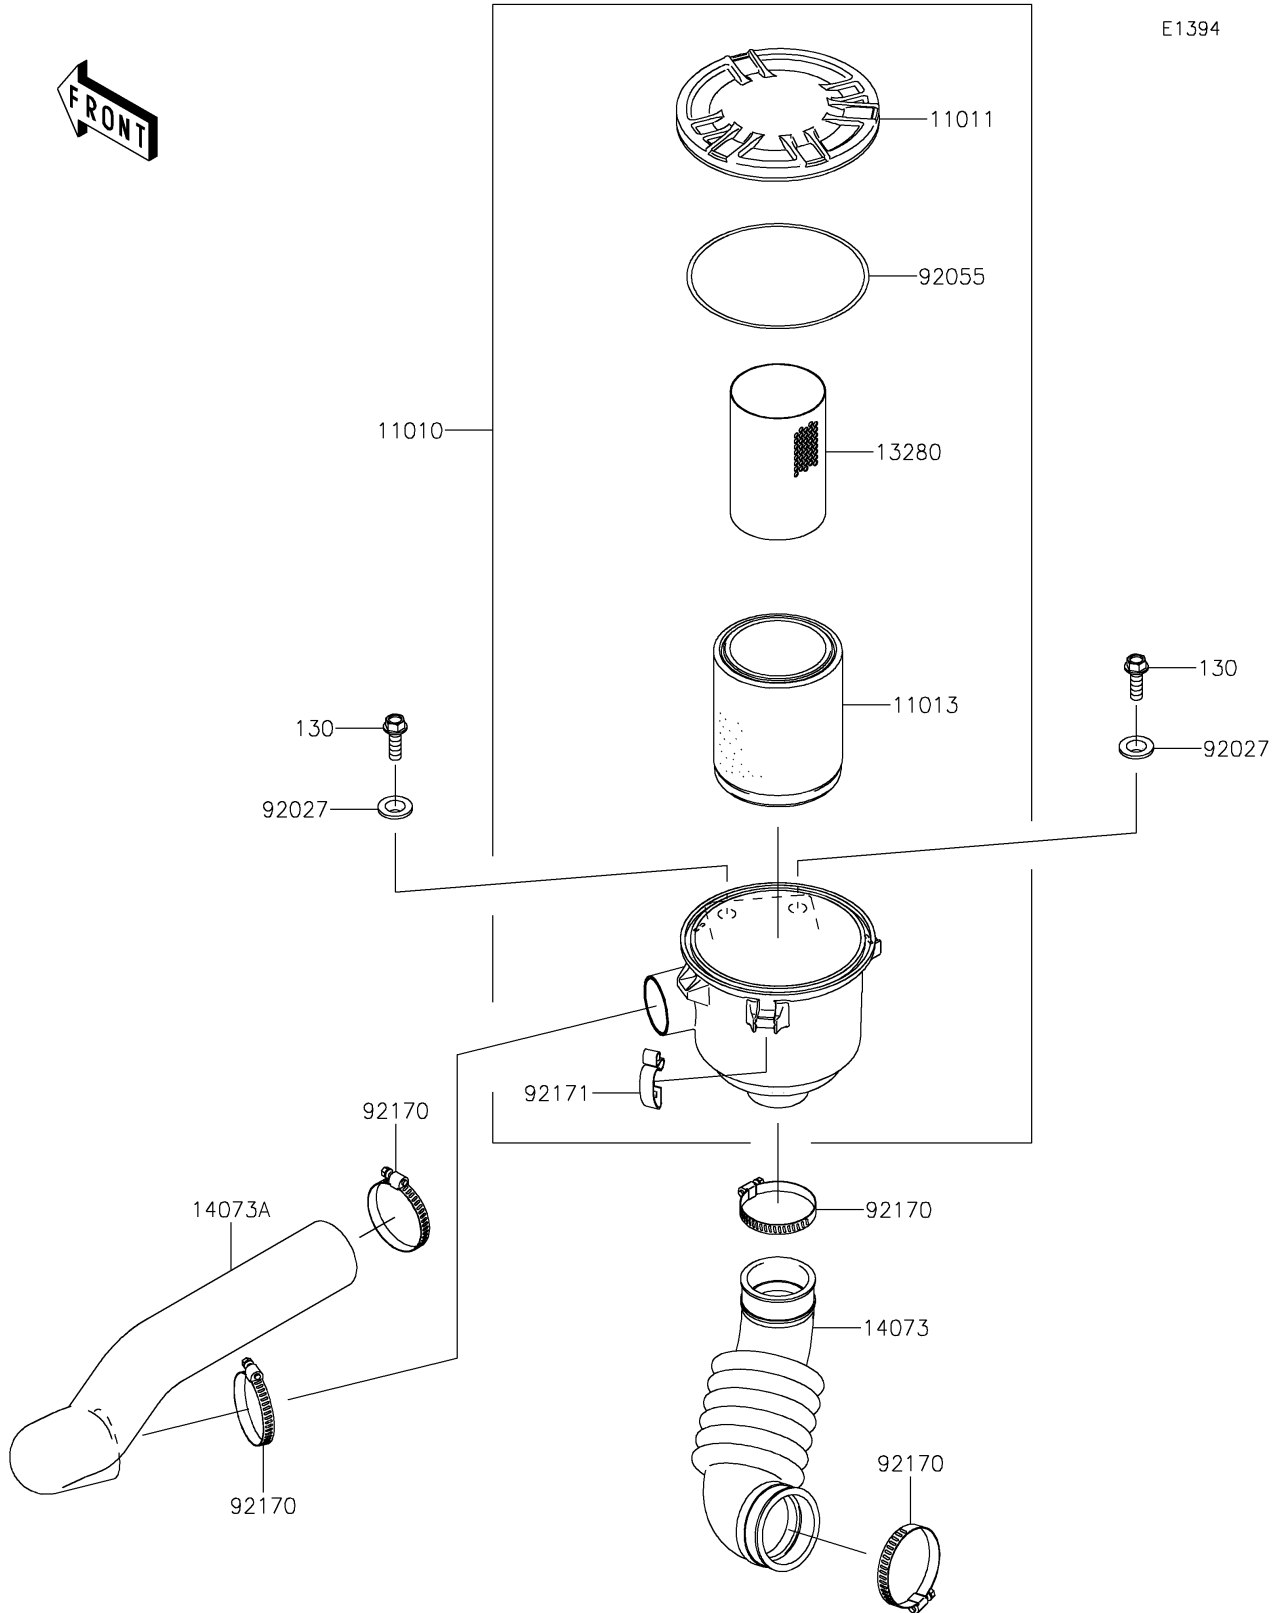

2021 MULE SX™ 4x4 XC FI PARTS DIAGRAM

Air Cleaner-Belt Converter

E1394

2021 MULE SX™ 4x4 XC FI PARTS LIST

Air Cleaner-Belt Converter

ITEM NAME	PART NUMBER	QUANTITY
-----------	-------------	----------