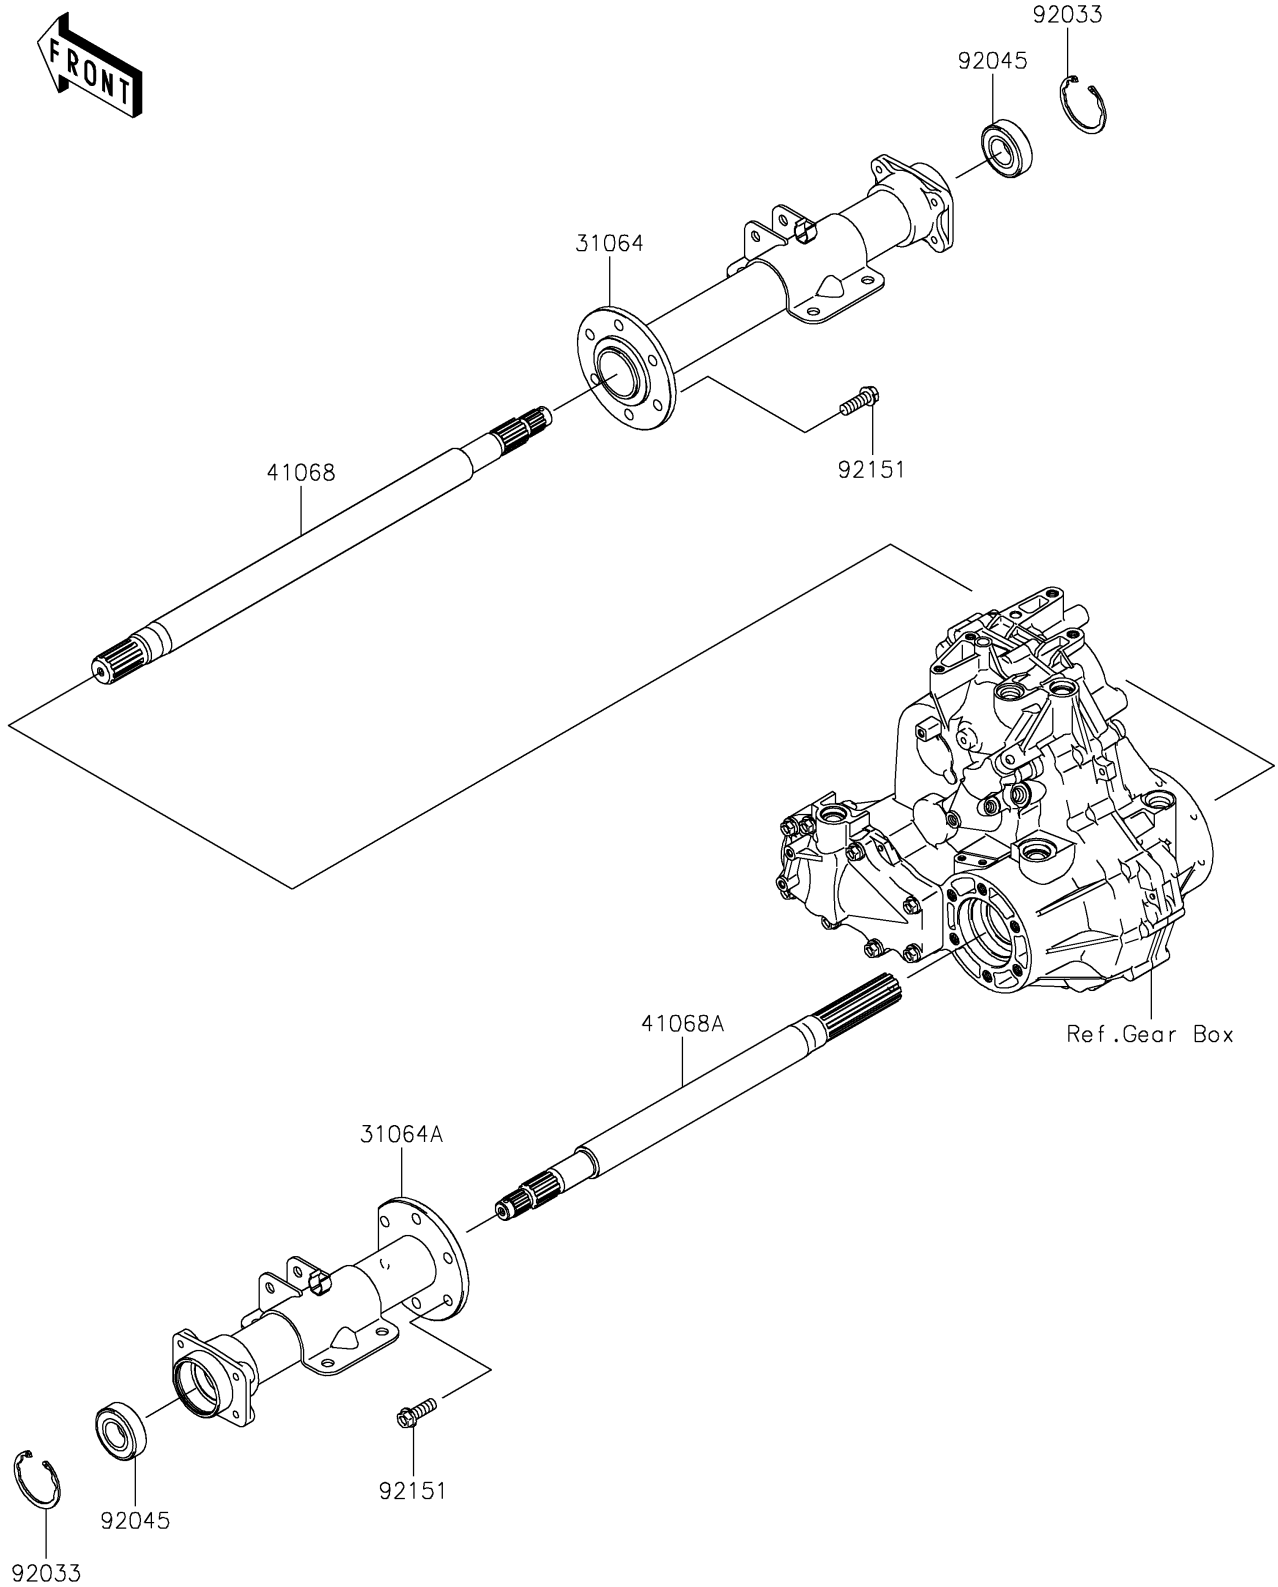

2023 MULE SX™ 4x4 XC FI PARTS DIAGRAM

Rear Axle

E3133

2023 MULE SX™ 4x4 XC FI PARTS LIST

Rear Axle

| ITEM NAME | PART NUMBER | QUANTITY |
|--|-------------|----------|
| PIPE-COMP,RH (Ref # 31064) | 31064-0709 | 1 |
| PIPE-COMP,LH (Ref # 31064A) | 31064-0710 | 1 |
| AXLE,RH (Ref # 41068) | 41068-0036 | 1 |
| AXLE,LH (Ref # 41068A) | 41068-0037 | 1 |
| RING-SNAP (Ref # 92033) | 92033-2149 | 2 |
| BEARING-BALL,6205A26DDU2 (Ref # 92045) | 92045-0044 | 2 |
| BOLT,10X28 (Ref # 92151) | 92151-2142 | 12 |