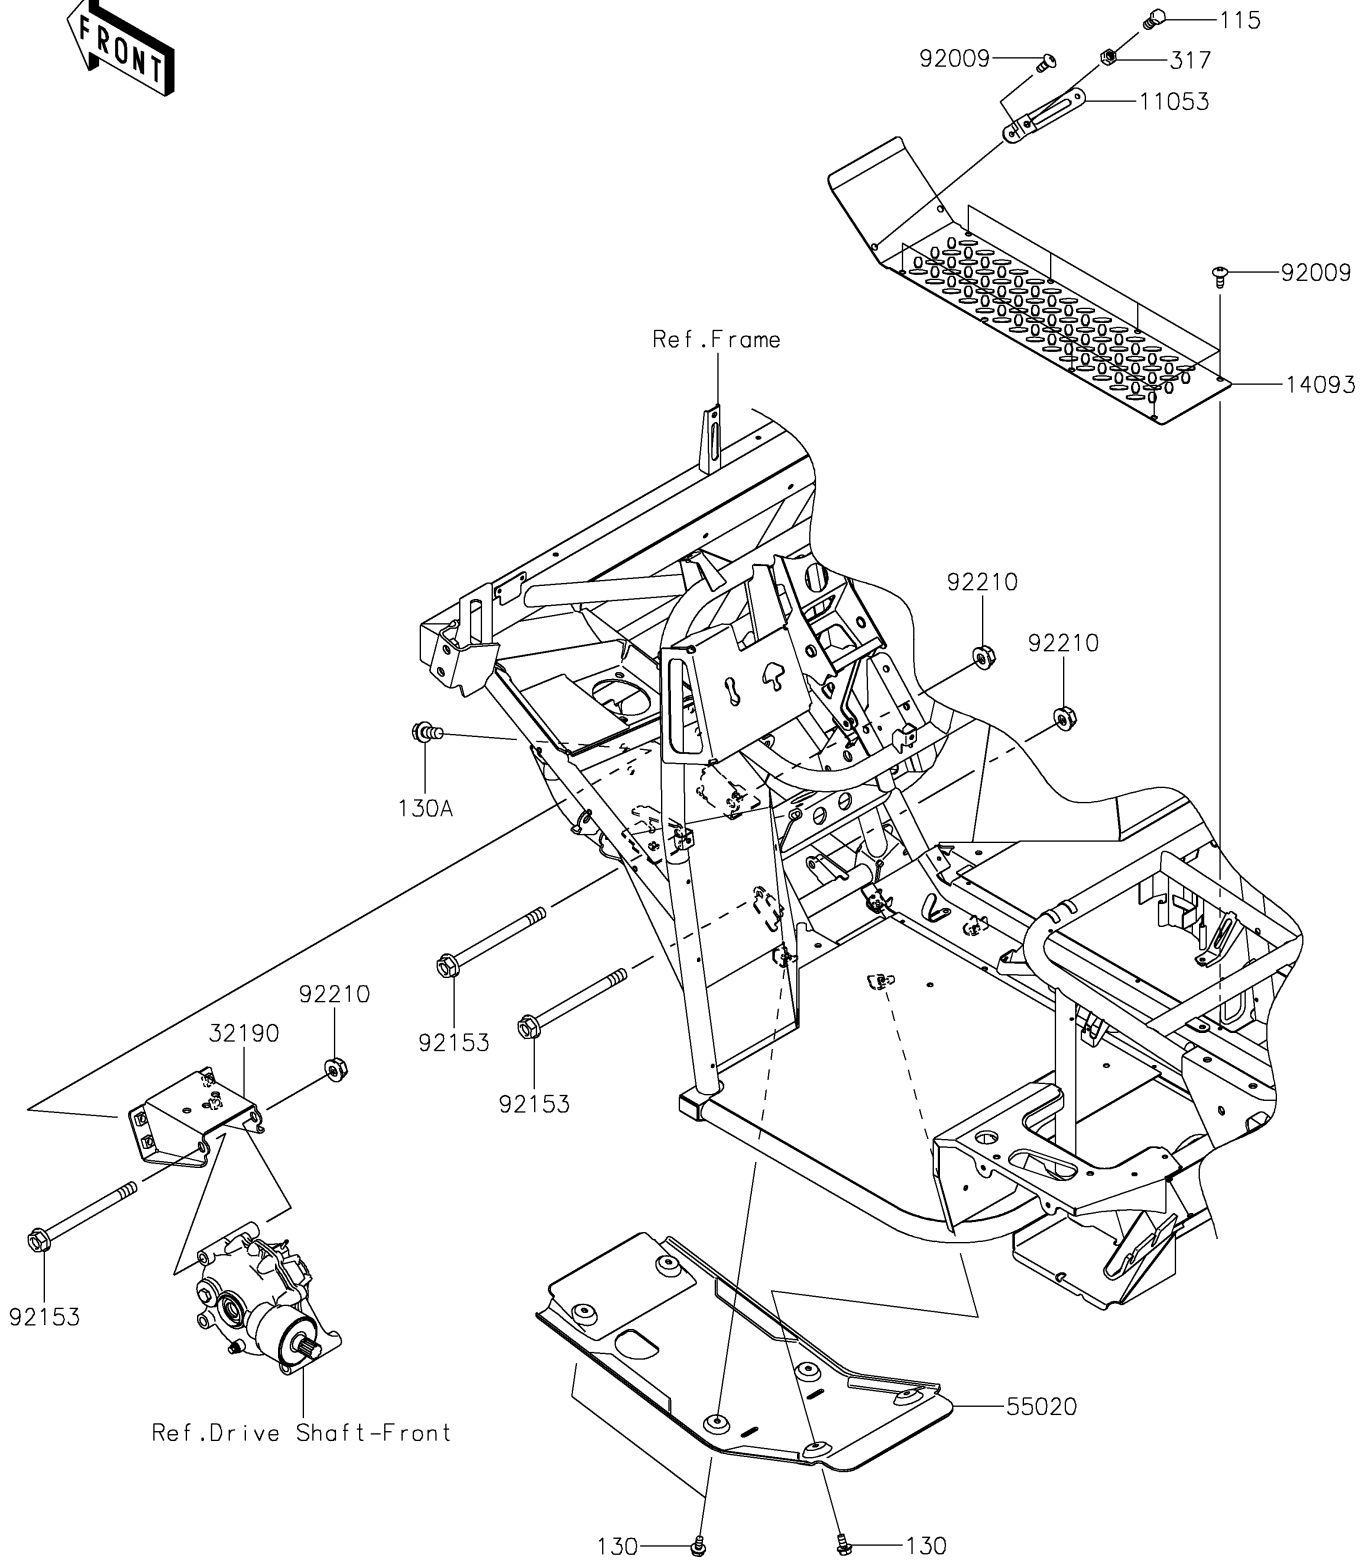

2021 MULE SX™ 4x4 XC FI PARTS DIAGRAM

Engine Mount

F2122

2021 MULE SX™ 4x4 XC FI PARTS LIST

Engine Mount

ITEM NAME	PART NUMBER	QUANTITY
BRACKET,THROTTLE LEVER (Ref # 11053)	11053-1670	1
COVER,FLOOR,CNT (Ref # 14093)	14093-0469	1
BRACKET-ENGINE (Ref # 32190)	32190-0639	1
GUARD,FRONT DIFF (Ref # 55020)	55020-0165	1
SCREW,TAPPING,6X16 (Ref # 92009)	92009-1166	9
BOLT,FLANGED,10X120 (Ref # 92153)	92153-7502	3
NUT,LOCK,FLANGED,10MM (Ref # 92210)	92210-0276	3
BOLT-SMALL-UPSET,8X20 (Ref # 115)	115BA0820	1
BOLT-FLANGED,6X12 (Ref # 130)	130BA0612	6
BOLT-FLANGED,10X20 (Ref # 130A)	130BA1020	4
NUT-HEX-SMALL,8MM (Ref # 317)	317BA0800	1