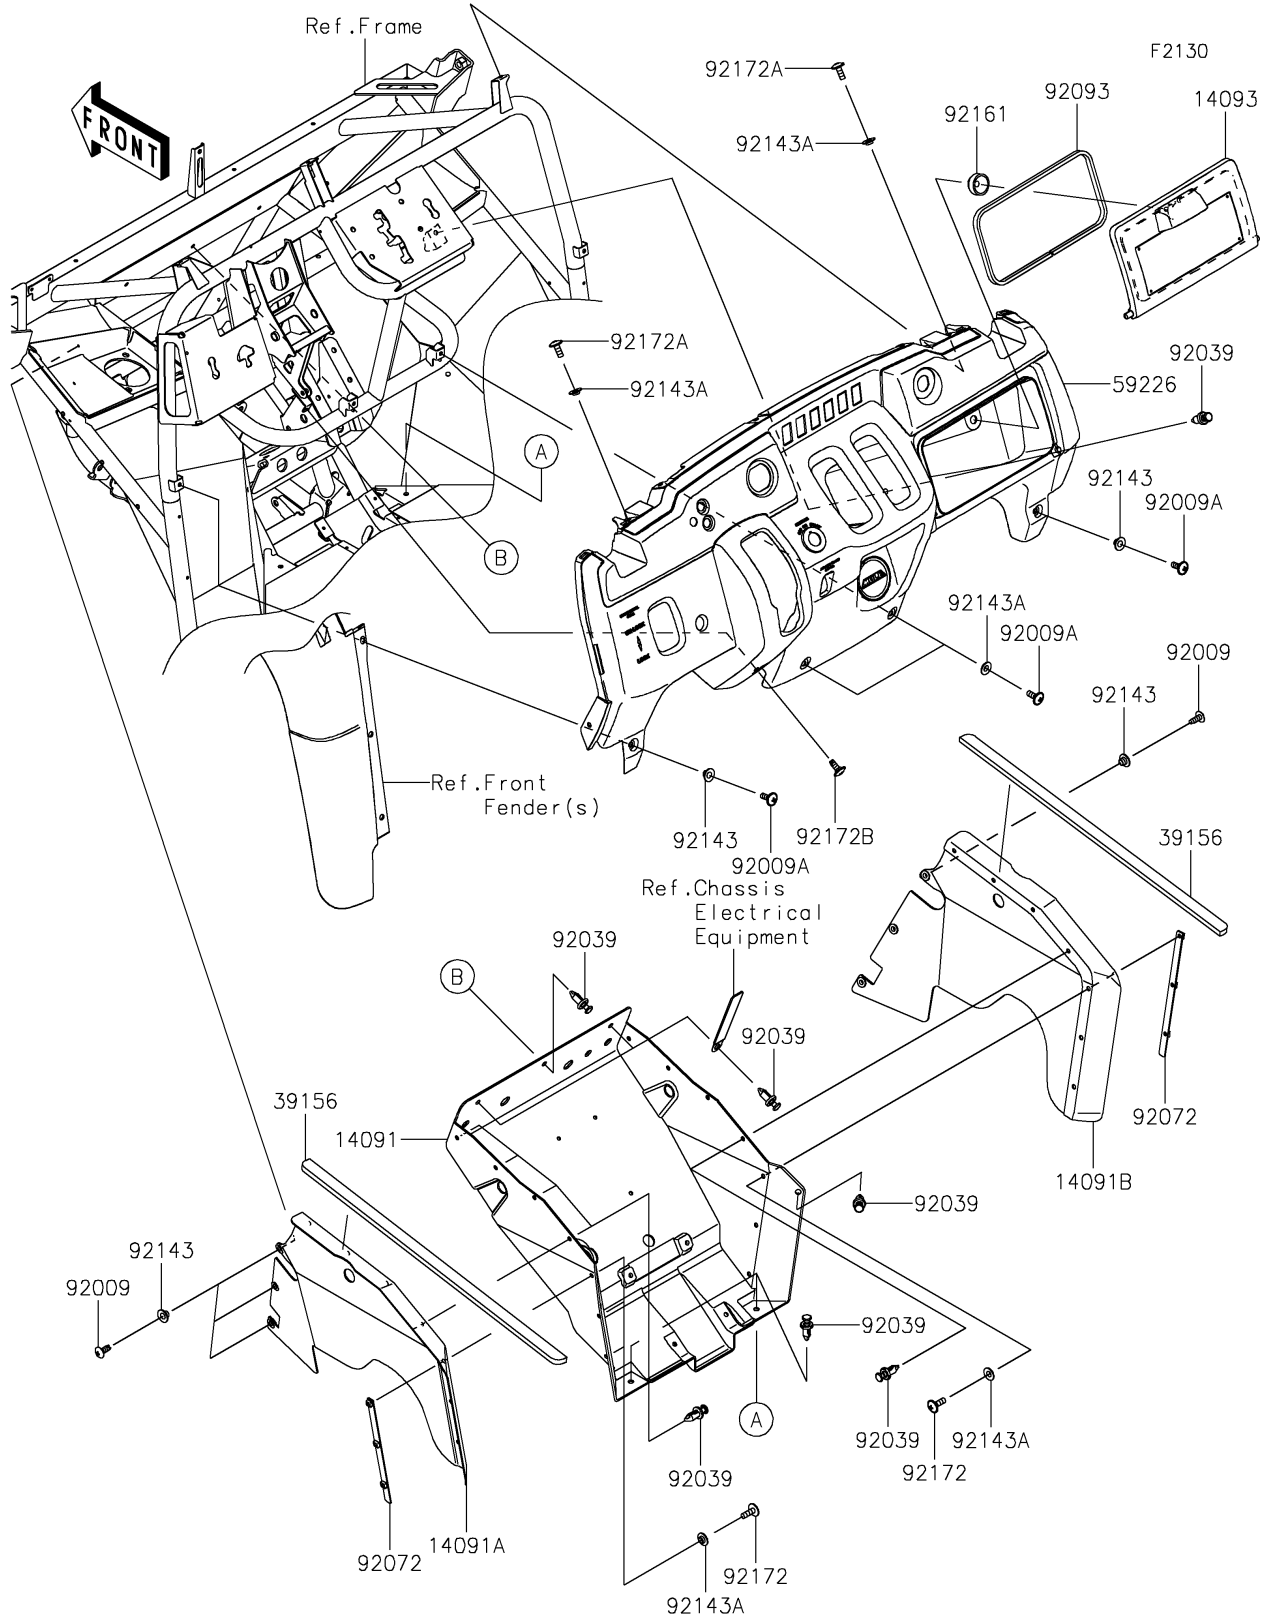

2021 MULE SX™ 4x4 XC FI PARTS DIAGRAM

Frame Fittings(Front)

2021 MULE SX™ 4x4 XC FI PARTS LIST

Frame Fittings(Front)

ITEM NAME	PART NUMBER	QUANTITY
COVER,FLOOR,CNT (Ref # 14091)	14091-0408	1
COVER,FLOOR,SIDE,LH (Ref # 14091A)	14091-0424	1
COVER,FLOOR,SIDE,RH (Ref # 14091B)	14091-0425	1
COVER,GLOVE BOX (Ref # 14093)	14093-0396	1
PAD (Ref # 39156)	39156-0071	2
PANEL-CONTROL (Ref # 59226)	59226-0742	1
SCREW,TAPPING,6X16 (Ref # 92009)	92009-1166	6
SCREW,6X16 (Ref # 92009A)	92009-1621	4
RIVET (Ref # 92039)	92039-0776	16
BAND (Ref # 92072)	92072-0042	2
SEAL,6X10 (Ref # 92093)	92093-0658	1
COLLAR (Ref # 92143)	92143-1057	8
COLLAR (Ref # 92143A)	92143-1087	10
DAMPER (Ref # 92161)	92161-0568	1
SCREW,6X18 (Ref # 92172)	92172-0002	6
SCREW,6X16 (Ref # 92172A)	92172-0236	2
SCREW,6X16 (Ref # 92172B)	92172-0711	1