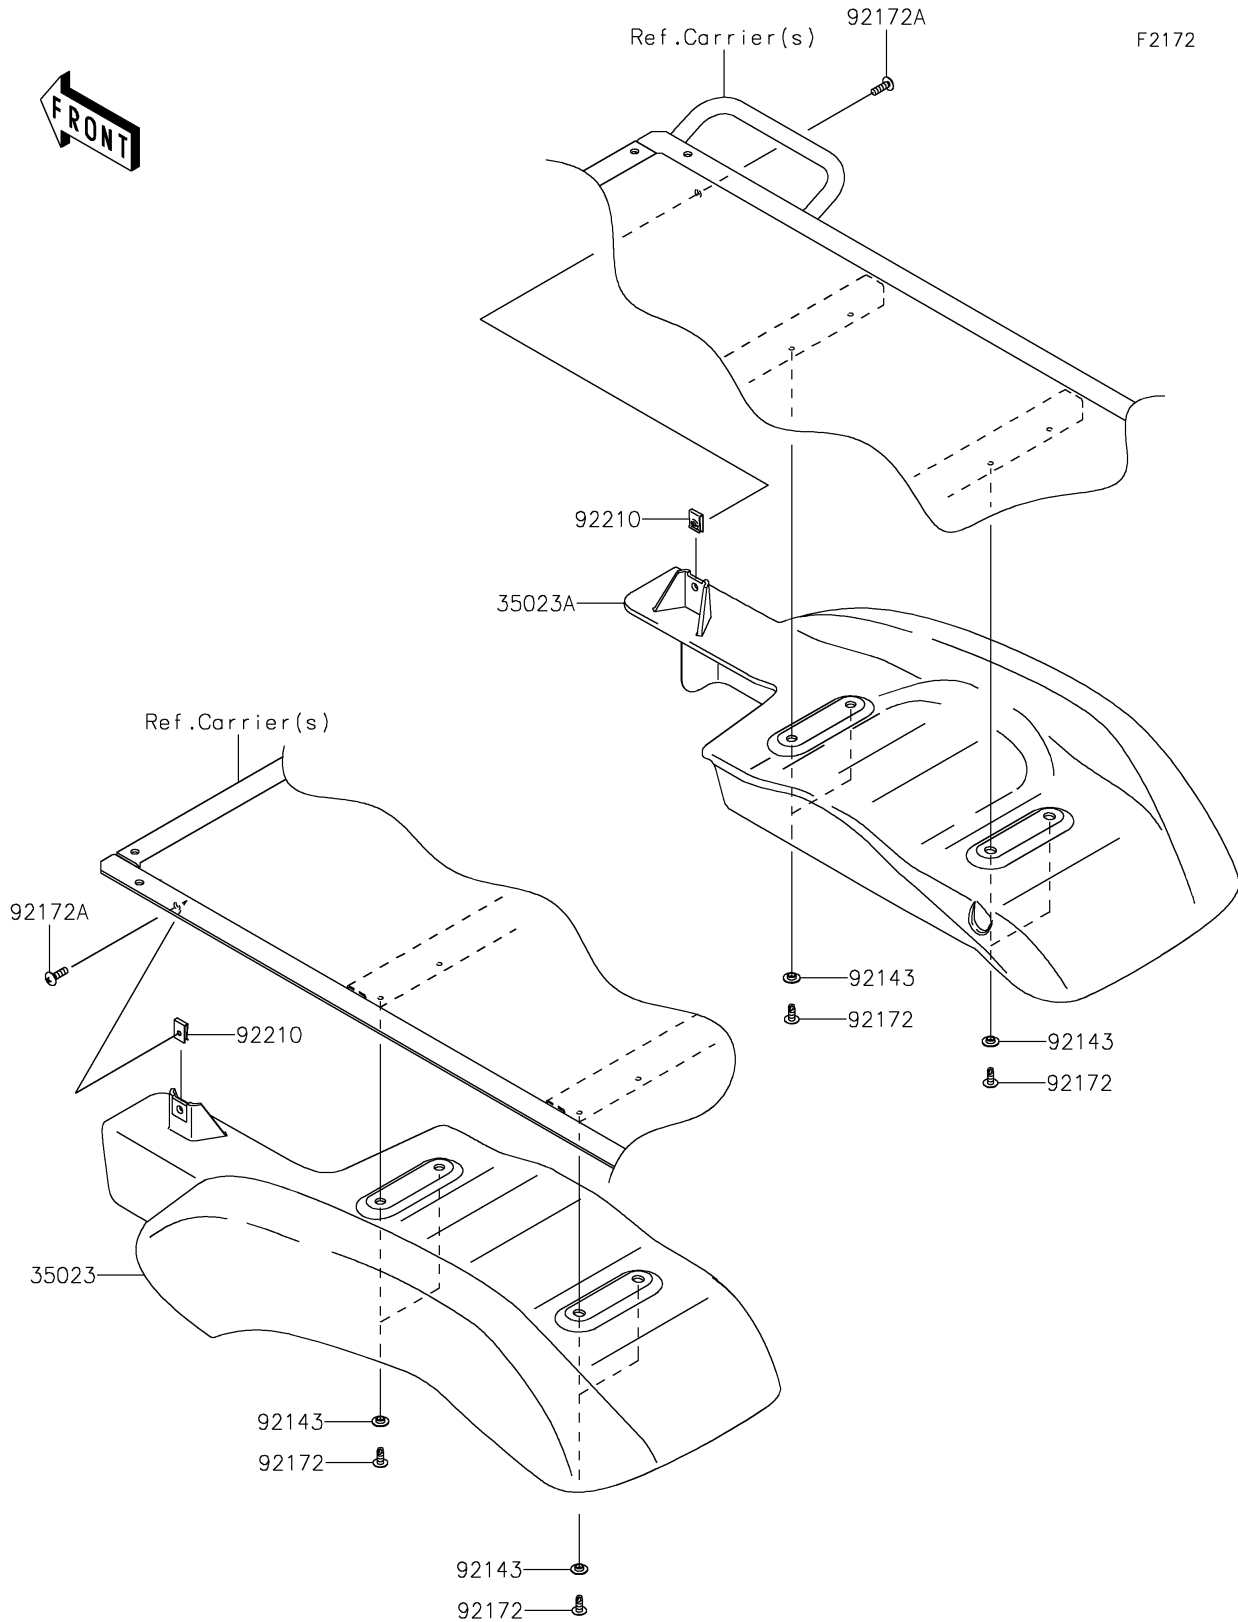

2023 MULE SX™ 4x4 XC FI PARTS DIAGRAM

Rear Fender(s)

2023 MULE SX™ 4x4 XC FI PARTS LIST

Rear Fender(s)

ITEM NAME	PART NUMBER	QUANTITY
FENDER-REAR,LH,F.BLACK (Ref # 35023)	35023-0045-6Z	1
FENDER-REAR,RH,F.BLACK (Ref # 35023A)	35023-0046-6Z	1
COLLAR (Ref # 92143)	92143-1087	8
SCREW,TAPPING,6X16 (Ref # 92172)	92172-0739	8
SCREW,TAPPING,6X20 (Ref # 92172A)	92172-0883	2
NUT,LEAF SPRING,6MM (Ref # 92210)	92210-0624	2