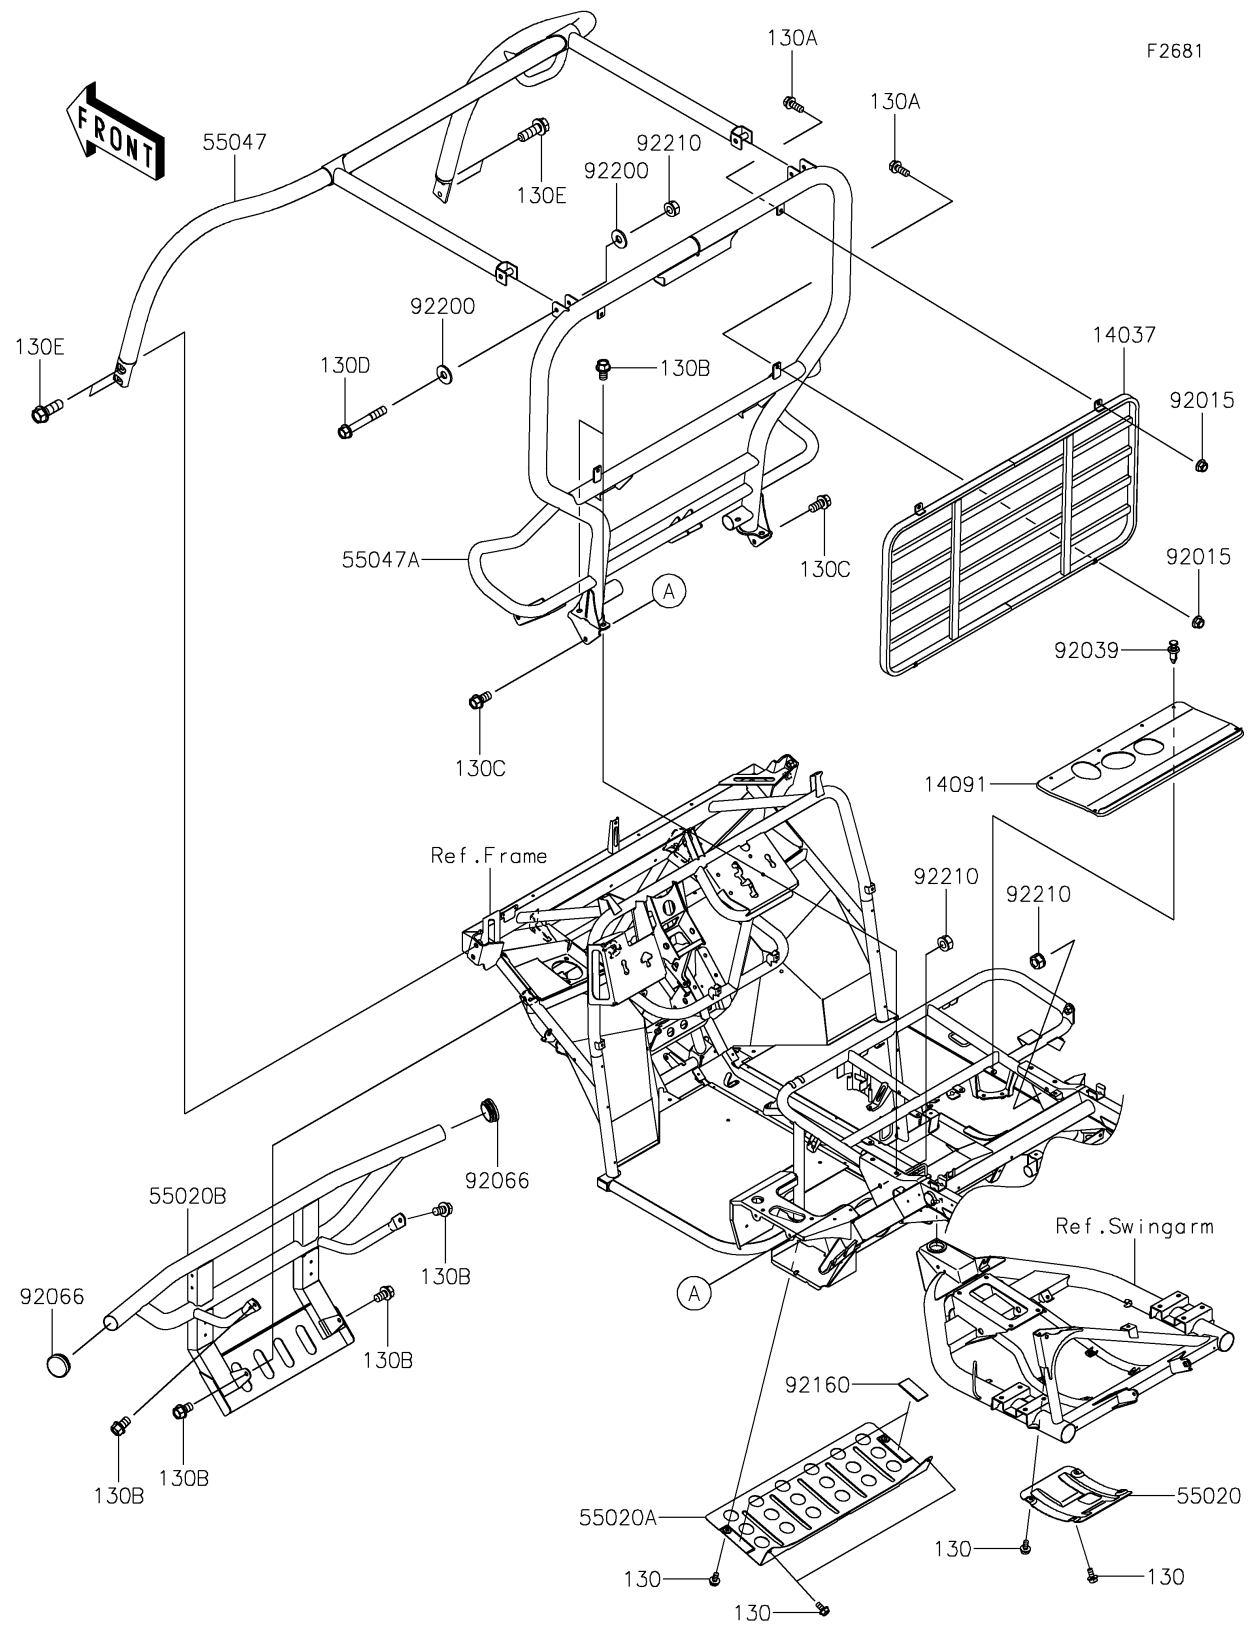

2022 MULE SX™ 4x4 XC FI PARTS DIAGRAM

Guards/Cab Frame

2022 MULE SX™ 4x4 XC FI PARTS LIST

Guards/Cab Frame

ITEM NAME	PART NUMBER	QUANTITY
SCREEN,T.BLACK (Ref # 14037)	14037-0774-388	1
COVER (Ref # 14091)	14091-0355	1
GUARD,DIFF (Ref # 55020)	55020-0141	1
GUARD (Ref # 55020A)	55020-0883	1
GUARD,FR,T.BLACK (Ref # 55020B)	55020-1933-388	1
BAR-COMP,FR,T.BLACK (Ref # 55047)	55047-0376-388	1
BAR-COMP,RR,T.BLACK (Ref # 55047A)	55047-0377-388	1
NUT,FLANGED,LOCK,8MM (Ref # 92015)	92015-1668	4
RIVET (Ref # 92039)	92039-0776	6
PLUG,42MM (Ref # 92066)	92066-0830	2
DAMPER (Ref # 92160)	92160-1102	2
WASHER,11X26X2.6 (Ref # 92200)	92200-0352	4
NUT,LOCK,10MM (Ref # 92210)	92210-1204	4
BOLT-FLANGED,6X12 (Ref # 130)	130BA0612	8
BOLT-FLANGED,8X20 (Ref # 130A)	130BA0820	4
BOLT-FLANGED,10X16 (Ref # 130B)	130BA1016	8
BOLT-FLANGED,10X20 (Ref # 130C)	130BA1020	2
BOLT-FLANGED,10X70 (Ref # 130D)	130BA1070	2
BOLT-FLANGED,12X35 (Ref # 130E)	130BA1235	4