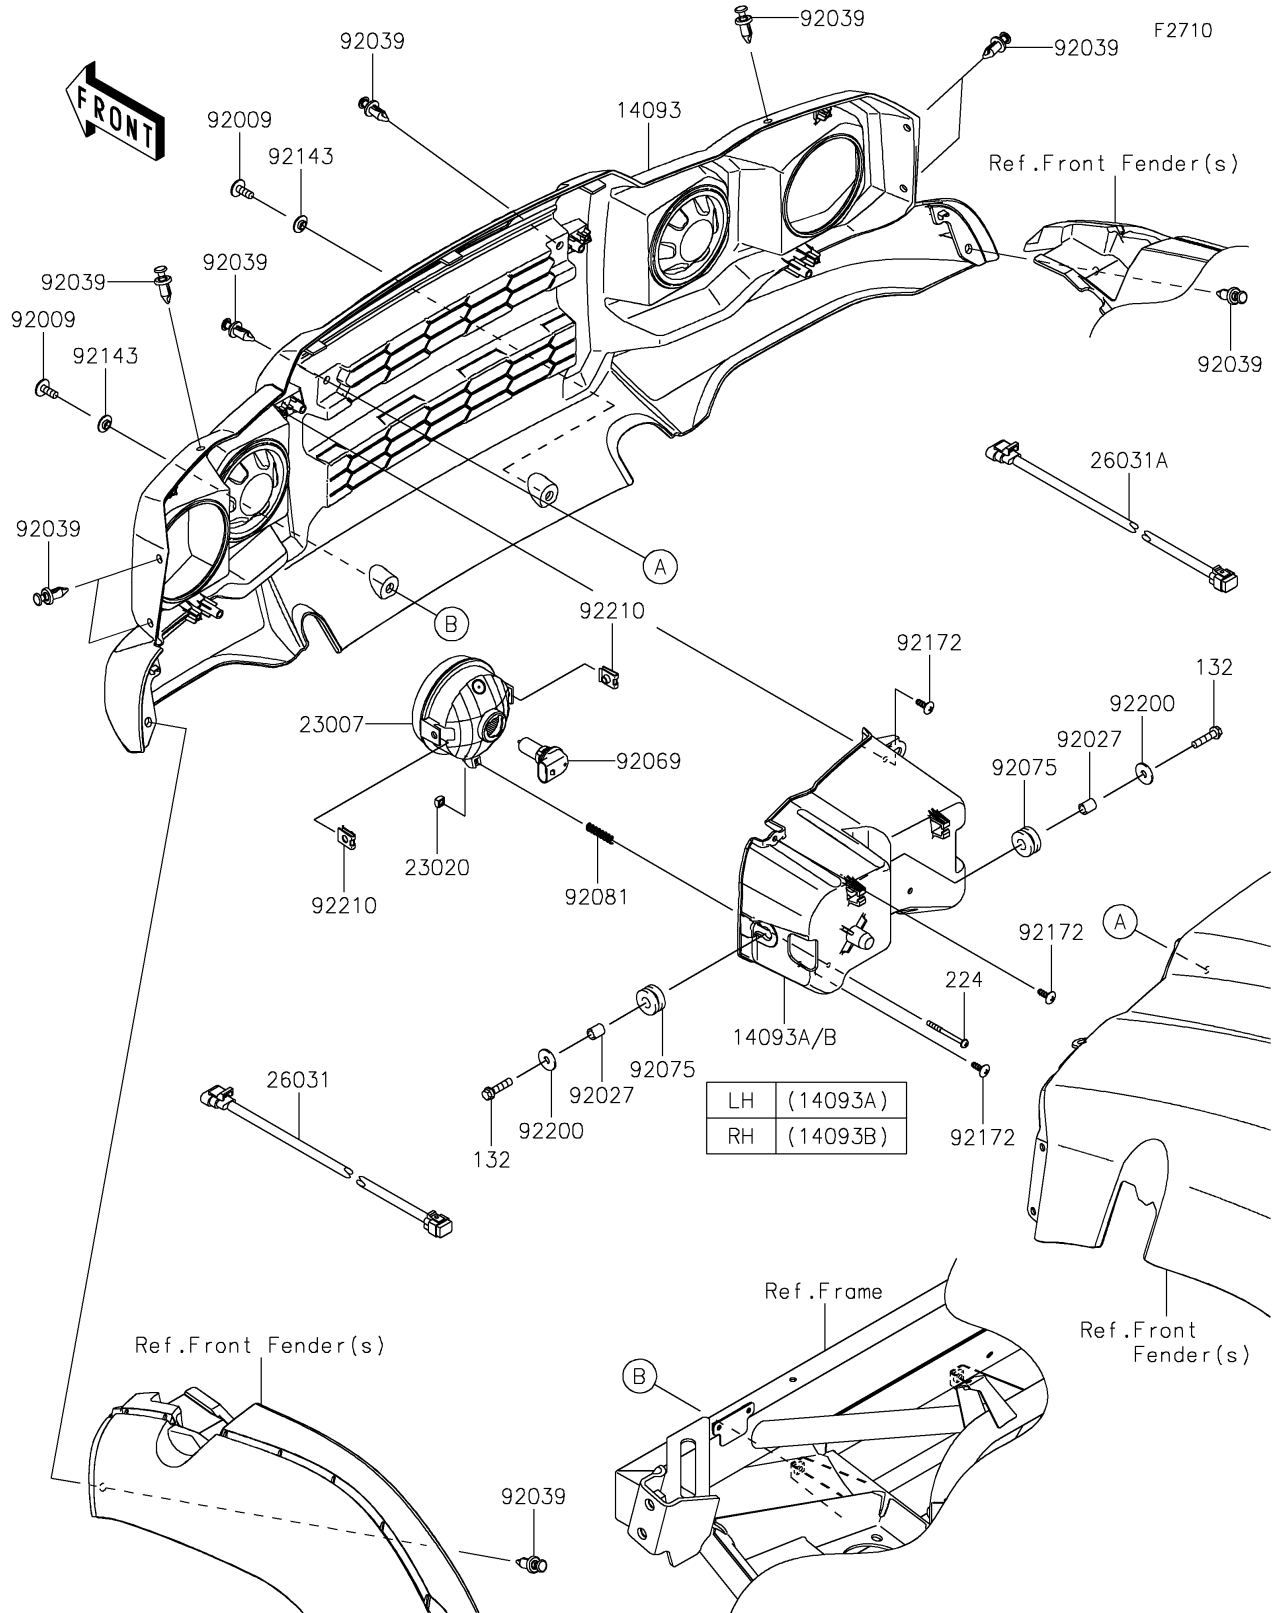

2021 MULE SX™ 4x4 XC FI PARTS DIAGRAM

Headlight(s)

2021 MULE SX™ 4x4 XC FI PARTS LIST

Headlight(s)

ITEM NAME	PART NUMBER	QUANTITY
COVER,FR GRILL (Ref # 14093)	14093-0392	1
COVER,HEAD LAMP,LH (Ref # 14093A)	14093-0394	1
COVER,HEAD LAMP,RH (Ref # 14093B)	14093-0395	1
LENS-COMP,HEAD LAMP (Ref # 23007)	23007-0220	2
NUT,4MM,FOCUS ADJUST (Ref # 23020)	23020-018	2
HARNESS,HEAD LAMP,LH (Ref # 26031)	26031-2384	1
HARNESS,HEAD LAMP,RH (Ref # 26031A)	26031-2385	1
SCREW,6X16 (Ref # 92009)	92009-1621	2
COLLAR,6.8X10X12 (Ref # 92027)	92027-162	4
RIVET (Ref # 92039)	92039-0776	10
BULB,12V 35/35W (Ref # 92069)	92069-0102	2
DAMPER,10X24X12 (Ref # 92075)	92075-1690	4
SPRING,FOCUS ADJUST (Ref # 92081)	92081-1896	2
COLLAR (Ref # 92143)	92143-1087	2
SCREW,TAPPING,5X14 (Ref # 92172)	92172-0265	6
WASHER,6.5X20X1.6 (Ref # 92200)	92200-0283	4
NUT (Ref # 92210)	92210-1125	4
BOLT-FLANGED-SMALL,6X25 (Ref # 132)	132BA0625	4
SCREW-PAN-WP-CROS,4X45 (Ref # 224)	224AA0445	2