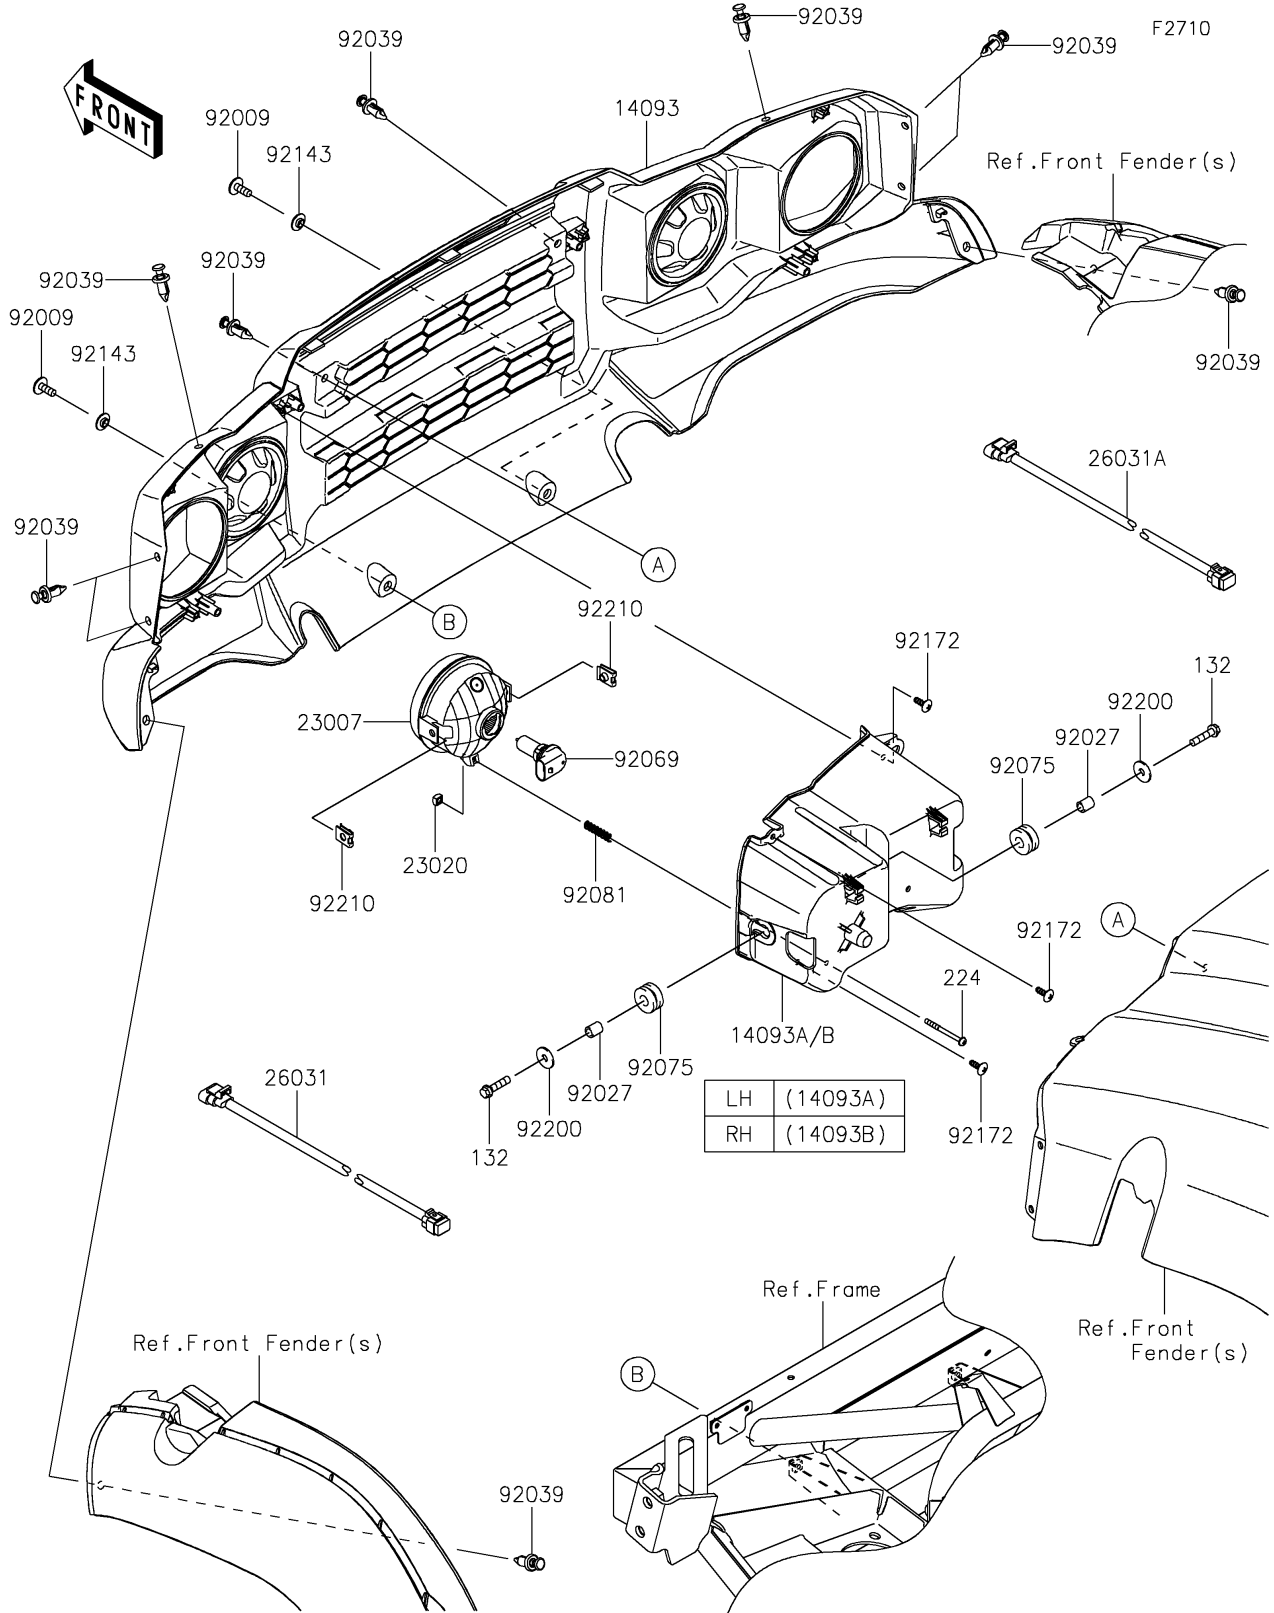

2022 MULE SX™ 4x4 XC FI PARTS DIAGRAM

Headlight(s)

2022 MULE SX™ 4x4 XC FI PARTS LIST

Headlight(s)

ITEM NAME	PART NUMBER	QUANTITY
COVER,FR GRILL (Ref # 14093)	14093-0392	1
COVER,HEAD LAMP,LH (Ref # 14093A)	14093-0394	1
COVER,HEAD LAMP,RH (Ref # 14093B)	14093-0395	1
LENS-COMP,HEAD LAMP (Ref # 23007)	23007-0220	2
NUT,4MM,FOCUS ADJUST (Ref # 23020)	23020-018	2
HARNESS,HEAD LAMP,LH (Ref # 26031)	26031-2384	1
HARNESS,HEAD LAMP,RH (Ref # 26031A)	26031-2385	1
SCREW,6X16 (Ref # 92009)	92009-1621	2
COLLAR,6.8X10X12 (Ref # 92027)	92027-162	4
RIVET (Ref # 92039)	92039-0776	10
BULB,12V 35/35W (Ref # 92069)	92069-0102	2
DAMPER,10X24X12 (Ref # 92075)	92075-1690	4
SPRING,FOCUS ADJUST (Ref # 92081)	92081-1896	2
COLLAR (Ref # 92143)	92143-1087	2
SCREW,TAPPING,5X14 (Ref # 92172)	92172-0265	6
WASHER,6.5X20X1.6 (Ref # 92200)	92200-0283	4
NUT (Ref # 92210)	92210-1125	4
BOLT-FLANGED-SMALL,6X25 (Ref # 132)	132BA0625	4
SCREW-PAN-WP-CROS,4X45 (Ref # 224)	224AA0445	2