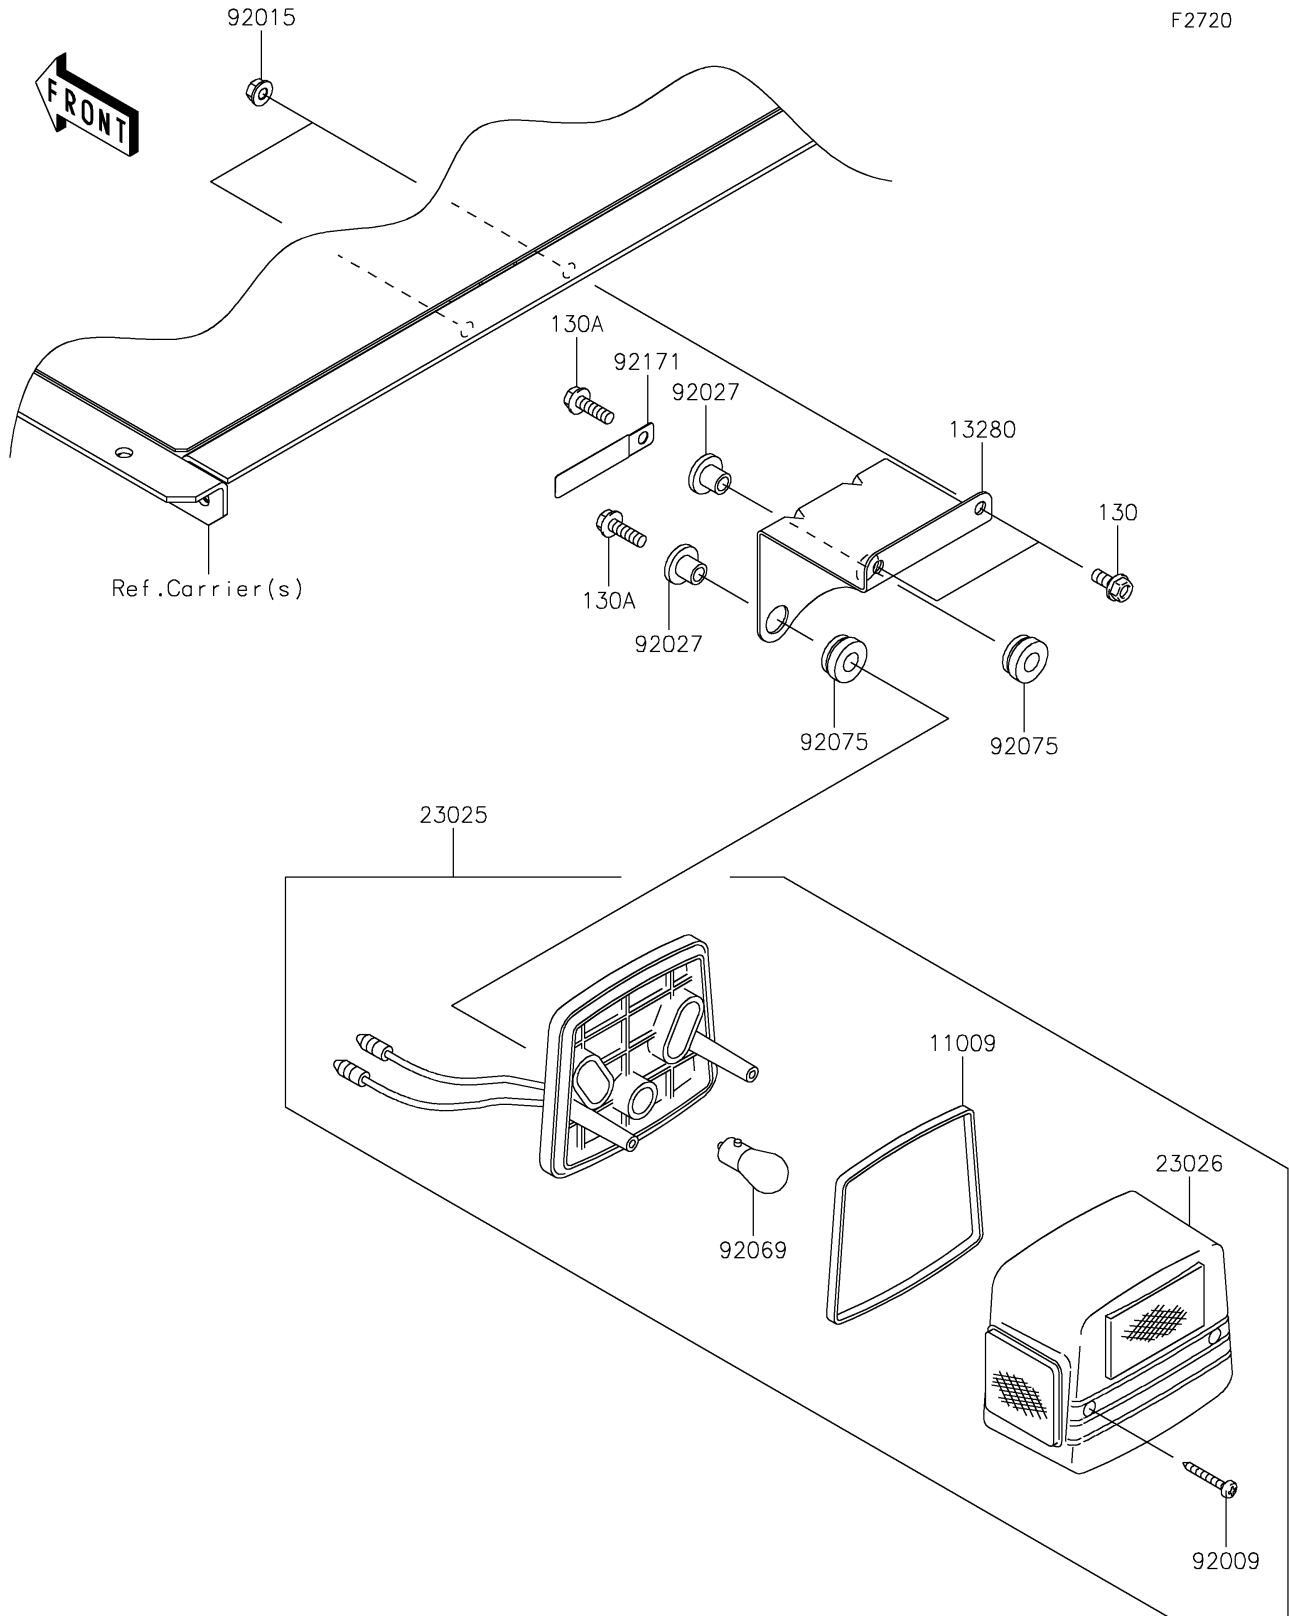

# 2021 MULE SX™ 4x4 XC FI PARTS DIAGRAM

Taillight(s)

F2720

## 2021 MULE SX™ 4x4 XC FI PARTS LIST

### Taillight(s)

ITEM NAME	PART NUMBER	QUANTITY
GASKET, TAIL LAMP (Ref # 11009)	11009-1215	1
HOLDER, TAIL LAMP (Ref # 13280)	13280-0079	1
LAMP-TAIL (Ref # 23025)	23025-1042	1
LENS, TAIL LAMP (Ref # 23026)	23026-1019	1
SCREW, TAPPING, 4X25 (Ref # 92009)	92009-1069	2
NUT, FLANGED, 6MM (Ref # 92015)	92015-1367	2
COLLAR, L=11.1 (Ref # 92027)	92027-194	2
BULB, 12V 21/5W (Ref # 92069)	92069-1011	1
DAMPER (Ref # 92075)	92075-277	2
CLAMP, L=60 (Ref # 92171)	92171-0652	1
BOLT-FLANGED, 6X14 (Ref # 130)	130BA0614	2
BOLT-FLANGED, 6X20 (Ref # 130A)	130BA0620	2