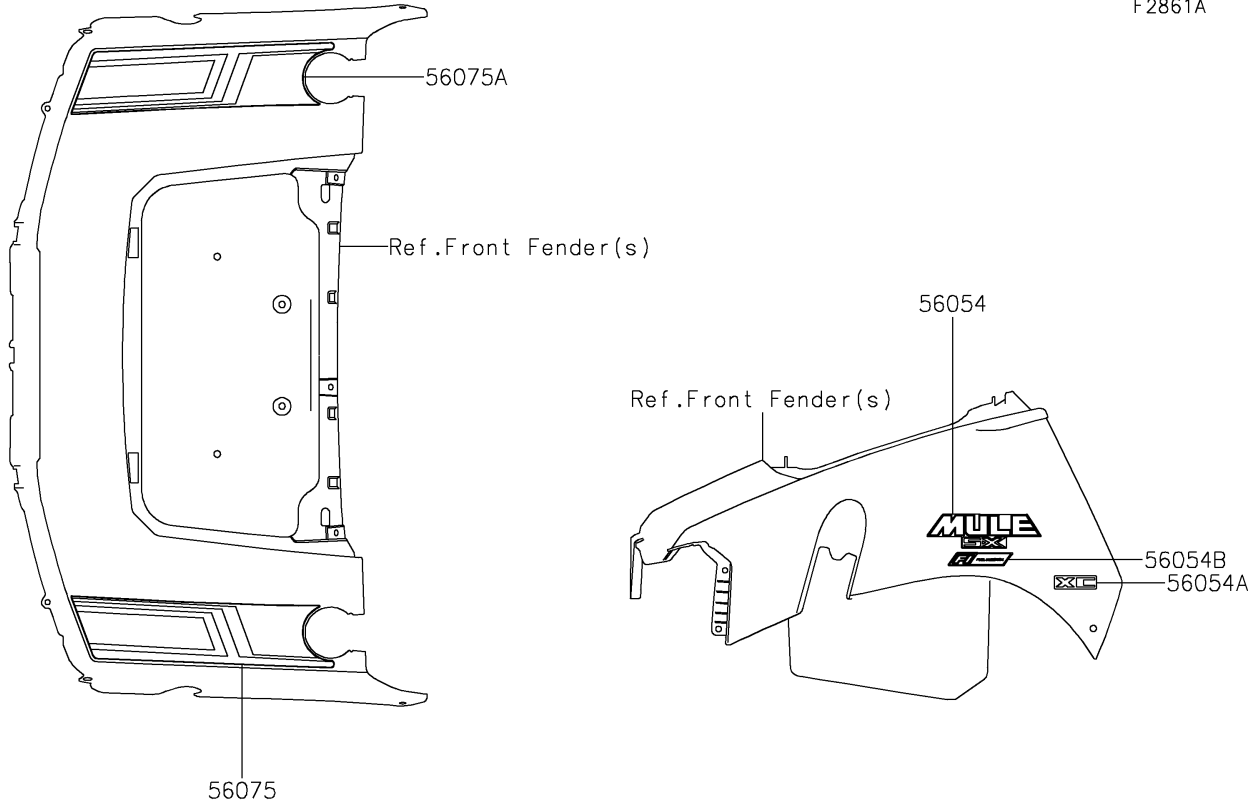

# 2021 MULE SX™ 4x4 XC FI PARTS DIAGRAM

Decals(Blue)(RMFNN)

F2861A

# 2021 MULE SX™ 4x4 XC FI PARTS LIST

Decals(Blue)(RMFNN)

ITEM NAME	PART NUMBER	QUANTITY
-----------	-------------	----------