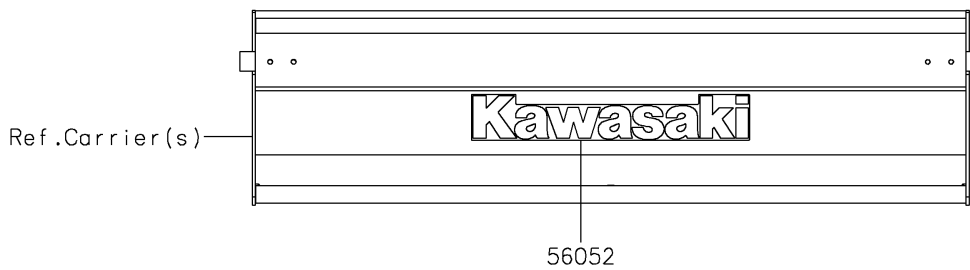

# 2021 MULE SX™ 4x4 XC FI PARTS DIAGRAM

Decals(Blue)(RMFNN)

F2861A