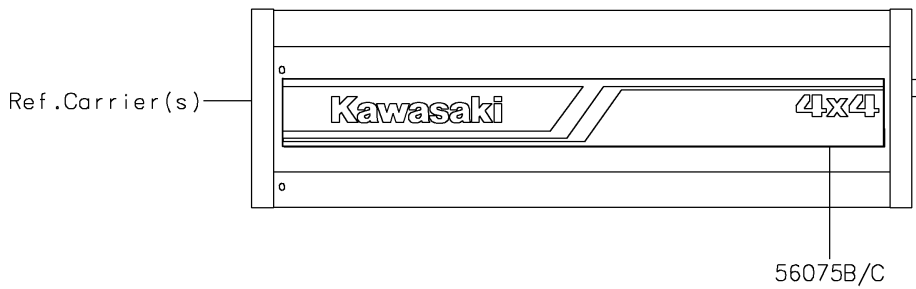

# 2021 MULE SX™ 4x4 XC FI PARTS DIAGRAM

Decals(Blue)(RMFNN)

F2861A