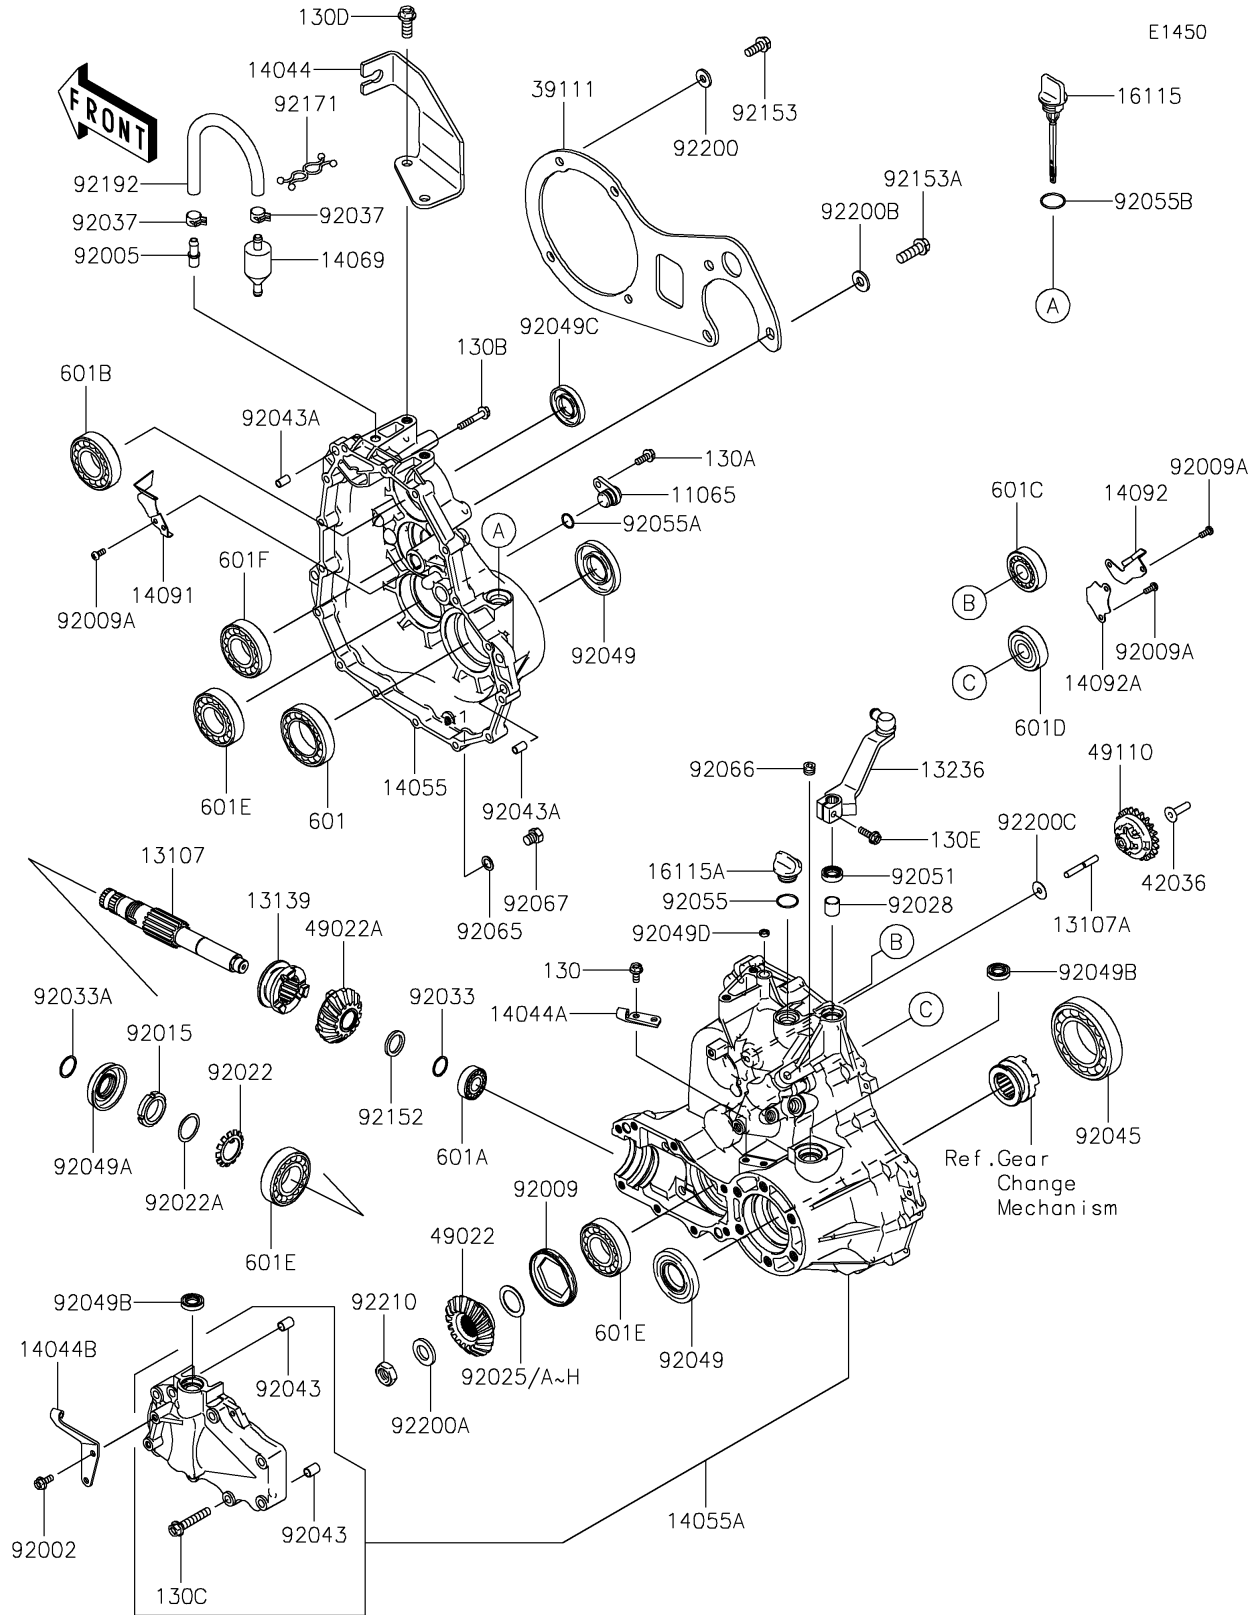

2022 MULE SX™ 4x4 XC LE FI PARTS DIAGRAM

Gear Box

2022 MULE SX™ 4x4 XC LE FI PARTS LIST

Gear Box

ITEM NAME	PART NUMBER	QUANTITY
CAP,GEAR CASE,RH (Ref # 11065)	11065-0062	1
SHAFT,OUTPUT,BEVEL GEAR (Ref # 13107)	13107-0043	1
SHAFT (Ref # 13107A)	13107-2235	1
SHIFTER,2WD/4WD (Ref # 13139)	13139-0005	1
LEVER-COMP (Ref # 13236)	13236-0039	1
HOLDER-CABLE,SHIFT CONTROL (Ref # 14044)	14044-0005	1
HOLDER-CABLE,DIFF-LOCK (Ref # 14044A)	14044-0006	1
HOLDER-CABLE,2WD/4WD (Ref # 14044B)	14044-0007	1
CASE-GEAR,RH (Ref # 14055)	14055-0008	1
CASE-GEAR,SET (Ref # 14055A)	14055-5001	1
BREATHER (Ref # 14069)	14069-1051	1
COVER (Ref # 14091)	14091-0394	1
COVER (Ref # 14092)	14092-0052	1
COVER (Ref # 14092A)	14092-0053	1
CAP-OIL FILLER (Ref # 16115)	16115-0015	1
CAP-OIL FILLER (Ref # 16115A)	16115-1053	1
ROD-TIE (Ref # 39111)	39111-0016	1
SLEEVE (Ref # 42036)	42036-2060	1
GEAR-BEVEL,18T (Ref # 49022)	49022-0021	1
GEAR-BEVEL,PINION,16T (Ref # 49022A)	49022-0022	1
GOVERNOR-ASSY (Ref # 49110)	49110-0011	1
BOLT,6X14 (Ref # 92002)	92002-1656	2
FITTING,BREATHER (Ref # 92005)	92005-1127	1
SCREW,64MM (Ref # 92009)	92009-1914	1
SCREW (Ref # 92009A)	92009-2308	6
NUT,25MM (Ref # 92015)	92015-1768	1
WASHER,TOOTHED (Ref # 92022)	92022-1990	1
WASHER,25.3X32X0.5 (Ref # 92022A)	92022-225	1
SHIM,25.3X36X0.15 (Ref # 92025)	92025-1688	AR