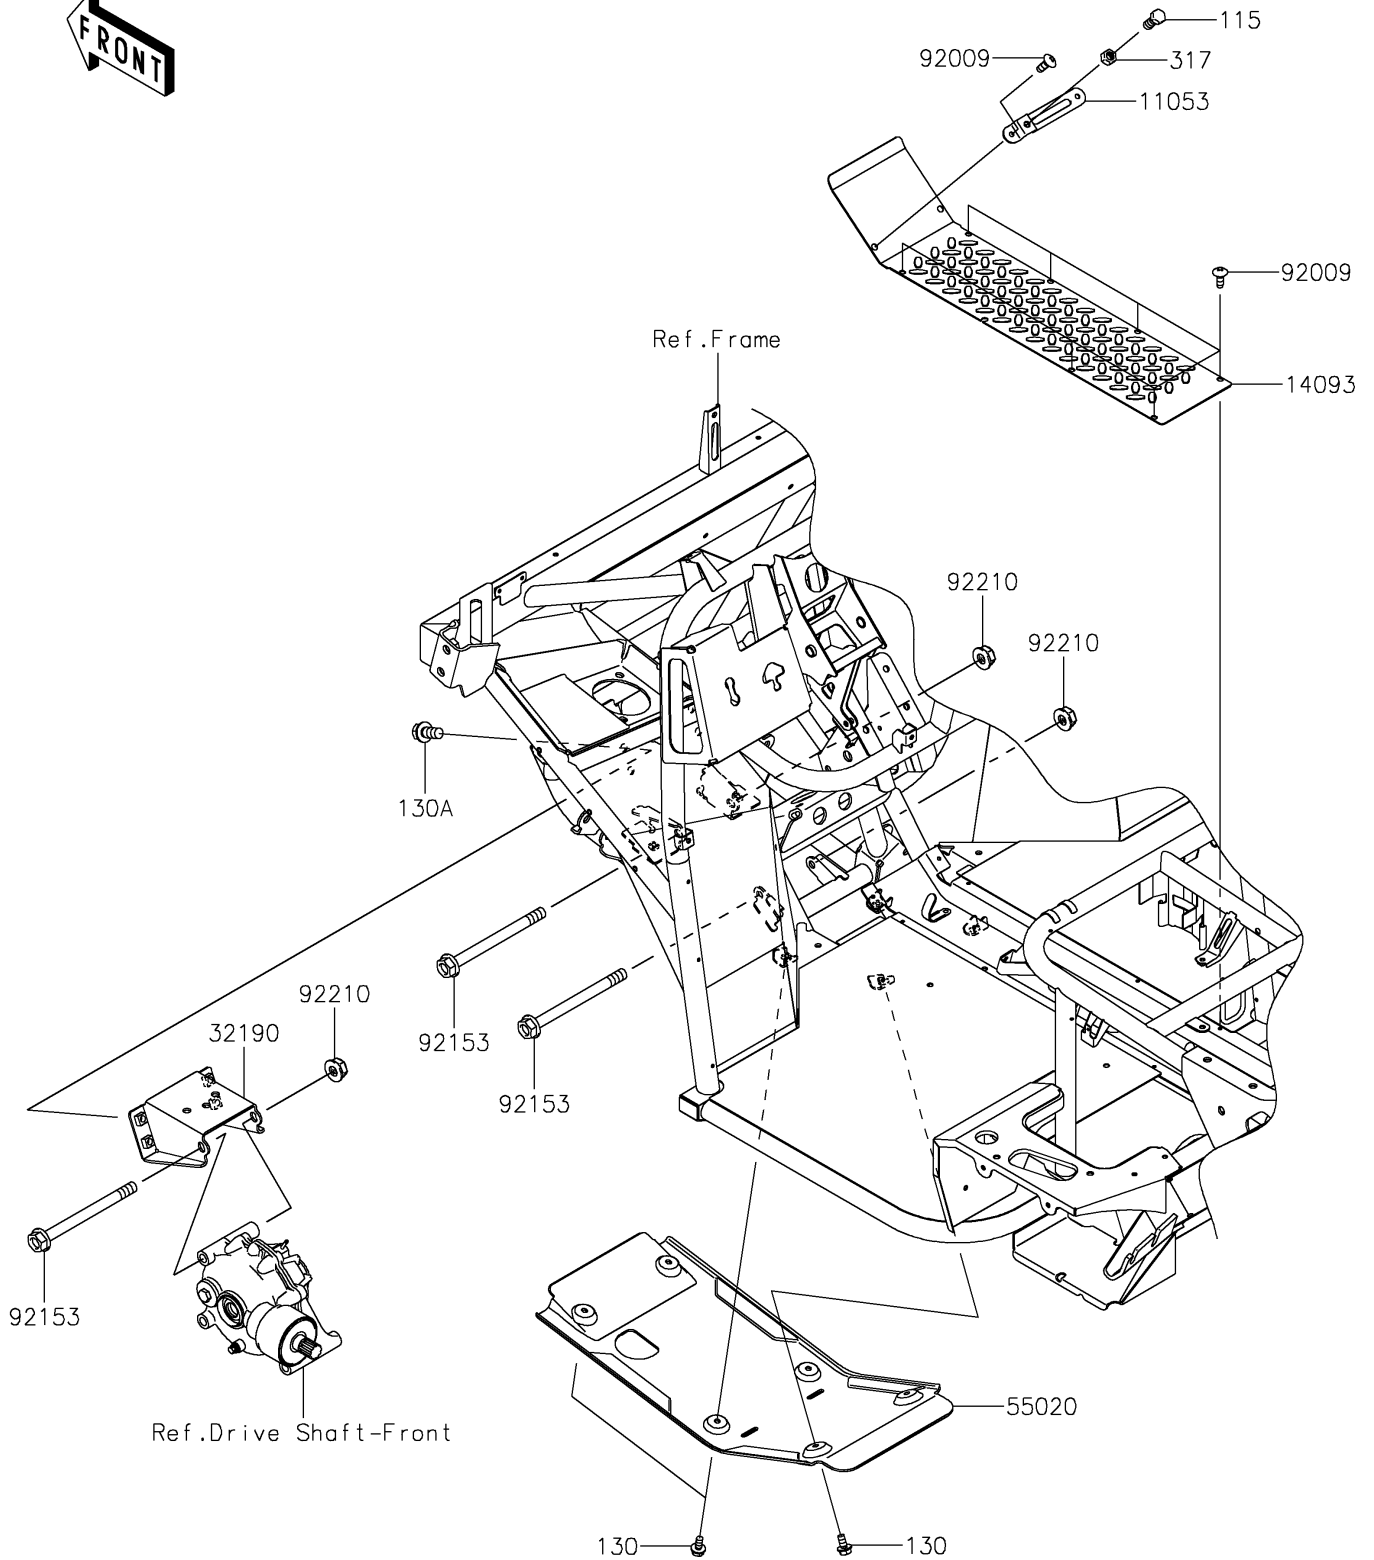

2023 MULE SX™ 4x4 XC LE FI PARTS DIAGRAM

Engine Mount

F2122

2023 MULE SX™ 4x4 XC LE FI PARTS LIST

Engine Mount

ITEM NAME	PART NUMBER	QUANTITY
BRACKET,THROTTLE LEVER (Ref # 11053)	11053-1670	1
COVER,FLOOR,CNT (Ref # 14093)	14093-0469	1
BRACKET-ENGINE (Ref # 32190)	32190-0639	1
GUARD,FRONT DIFF (Ref # 55020)	55020-0165	1
SCREW,TAPPING,6X16 (Ref # 92009)	92009-1166	9
BOLT,FLANGED,10X120 (Ref # 92153)	92153-7502	3
NUT,LOCK,FLANGED,10MM (Ref # 92210)	92210-0276	3
BOLT-SMALL-UPSET,8X20 (Ref # 115)	115BA0820	1
BOLT-FLANGED,6X12 (Ref # 130)	130BA0612	6
BOLT-FLANGED,10X20 (Ref # 130A)	130BA1020	4
NUT-HEX-SMALL,8MM (Ref # 317)	317BA0800	1