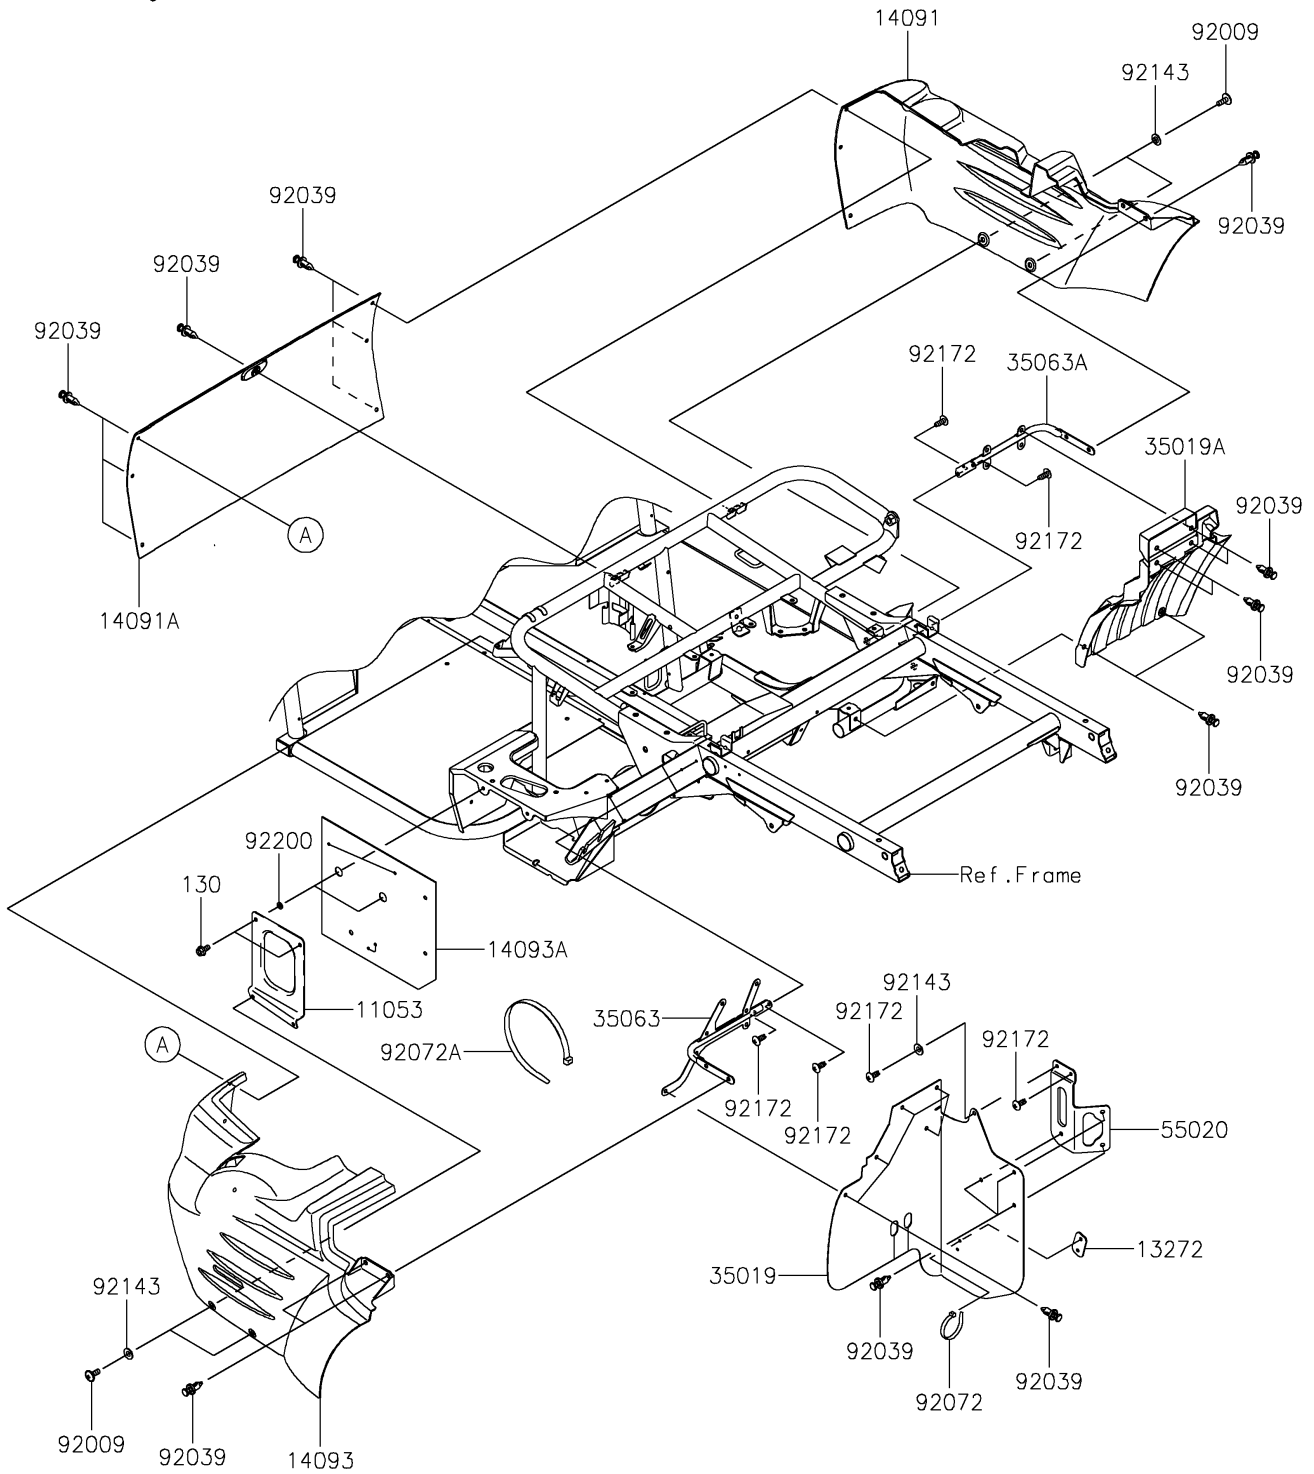

2021 MULE SX™ 4x4 XC LE FI PARTS DIAGRAM

Frame Fittings(Rear)

F2131

2021 MULE SX™ 4x4 XC LE FI PARTS LIST

Frame Fittings(Rear)

ITEM NAME	PART NUMBER	QUANTITY
BRACKET (Ref # 11053)	11053-0857	1
PLATE (Ref # 13272)	13272-7516	1
COVER,REAR SIDE,RH,F.BLACK (Ref # 14091)	14091-0224-6Z	1
COVER,UNDER SEAT,CNT,F.BLACK (Ref # 14091A)	14091-0341-6Z	1
COVER,REAR SIDE,LH,F.BLACK (Ref # 14093)	14093-0500-6Z	1
COVER,BATTERY (Ref # 14093A)	14093-0750	1
FLAP,SIDE COVER,LH (Ref # 35019)	35019-0610	1
FLAP,SIDE COVER,RH (Ref # 35019A)	35019-0612	1
STAY,LH (Ref # 35063)	35063-0784	1
STAY,RH (Ref # 35063A)	35063-1333	1
GUARD,COOLING FAN (Ref # 55020)	55020-7527	1
SCREW,6X16 (Ref # 92009)	92009-1621	4
RIVET (Ref # 92039)	92039-0776	25
BAND,L=188 (Ref # 92072)	92072-1239	1
BAND,L=368.3 (Ref # 92072A)	92072-3872	1
COLLAR (Ref # 92143)	92143-1087	5
SCREW,TAPPING,6X16 (Ref # 92172)	92172-0739	6
WASHER,7.2X14.3X1.6 (Ref # 92200)	92200-2207	2
BOLT-FLANGED,6X12 (Ref # 130)	130BA0612	2