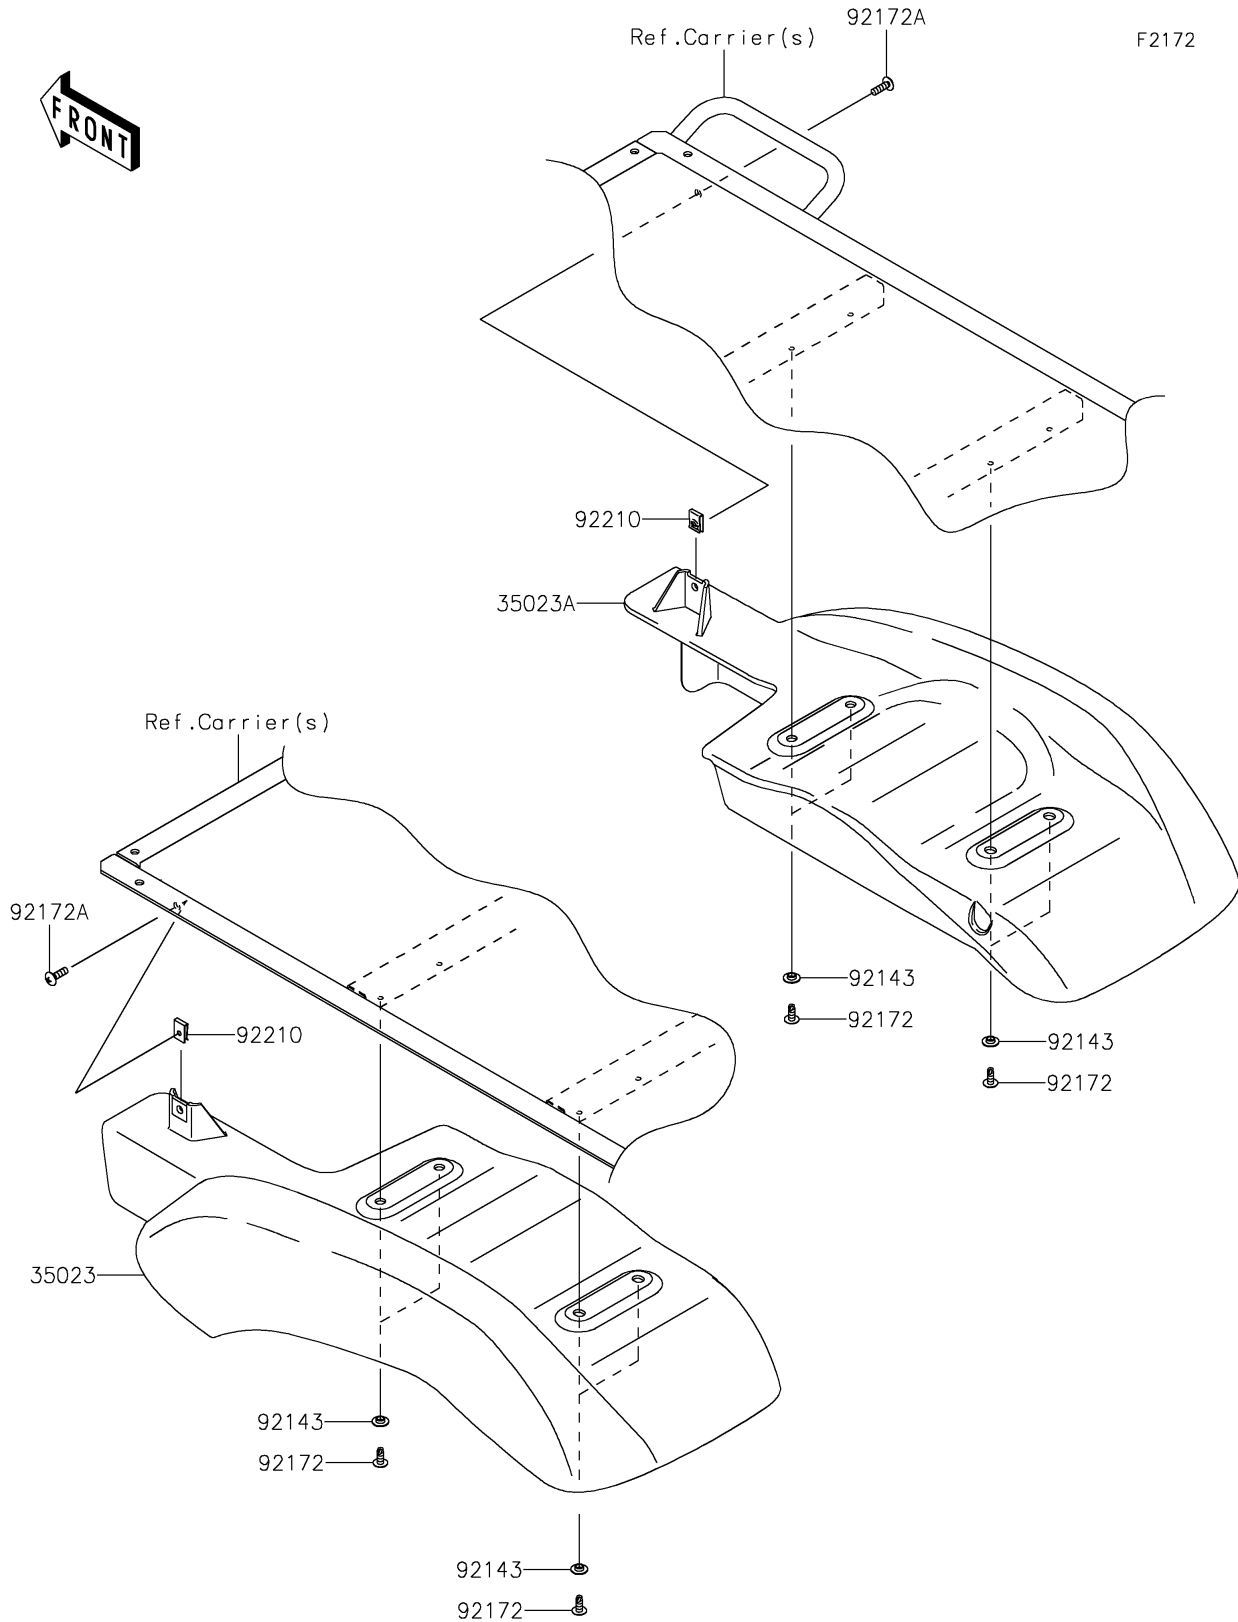

2023 MULE SX™ 4x4 XC LE FI PARTS DIAGRAM

Rear Fender(s)

2023 MULE SX™ 4x4 XC LE FI PARTS LIST

Rear Fender(s)

ITEM NAME	PART NUMBER	QUANTITY
FENDER-REAR,LH,F.BLACK (Ref # 35023)	35023-0045-6Z	1
FENDER-REAR,RH,F.BLACK (Ref # 35023A)	35023-0046-6Z	1
COLLAR (Ref # 92143)	92143-1087	8
SCREW,TAPPING,6X16 (Ref # 92172)	92172-0739	8
SCREW,TAPPING,6X20 (Ref # 92172A)	92172-0883	2
NUT,LEAF SPRING,6MM (Ref # 92210)	92210-0624	2