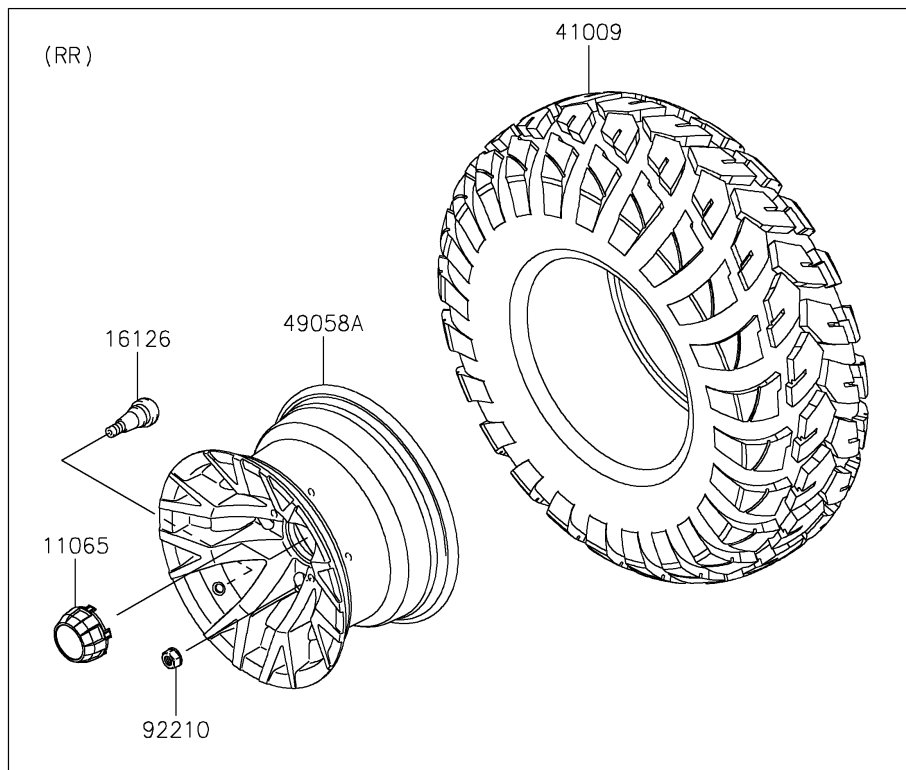

# 2021 MULE SX™ 4x4 XC LE FI PARTS DIAGRAM

Wheels/Tires

F2210

## 2021 MULE SX™ 4x4 XC LE FI PARTS LIST

### Wheels/Tires

ITEM NAME	PART NUMBER	QUANTITY
CAP,WHEEL,F.BLACK (Ref # 11065)	11065-0893-6Z	4
VALVE (Ref # 16126)	16126-4001	4
TIRE,26X9.00R12 4PR,FRONTIER (Ref # 41009)	41009-0696	4
WHEEL,FR,12X7.5AT,BLACK (Ref # 49058)	49058-0635-31D	2
WHEEL,RR,12X7.5AT,BLACK (Ref # 49058A)	49058-0636-31D	2
NUT,LOCK,10MM (Ref # 92210)	92210-1204	16