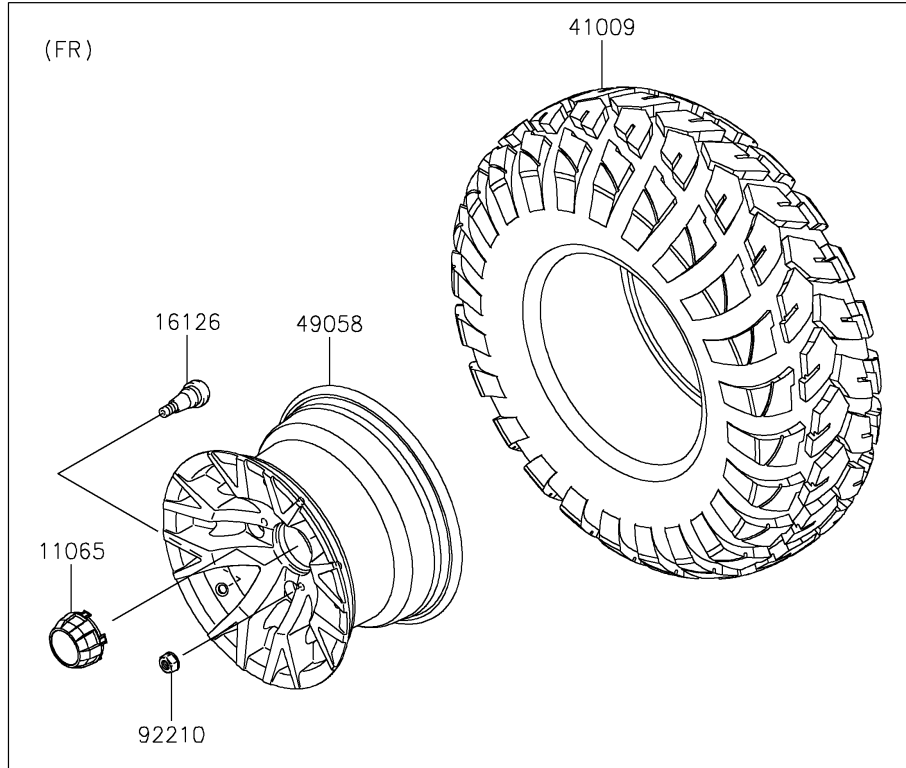

# 2021 MULE SX™ 4x4 XC LE FI PARTS DIAGRAM

Wheels/Tires

F2210

## 2021 MULE SX™ 4x4 XC LE FI PARTS LIST

### Wheels/Tires

ITEM NAME	PART NUMBER	QUANTITY
CAP,WHEEL,F.BLACK (Ref # 11065)	11065-0893-6Z	4
VALVE (Ref # 16126)	16126-4001	4
TIRE,26X9.00R12 4PR,FRONTIER (Ref # 41009)	41009-0696	4
WHEEL,FR,12X7.5AT,BLACK (Ref # 49058)	49058-0635-31D	2
WHEEL,RR,12X7.5AT,BLACK (Ref # 49058A)	49058-0636-31D	2
NUT,LOCK,10MM (Ref # 92210)	92210-1204	16