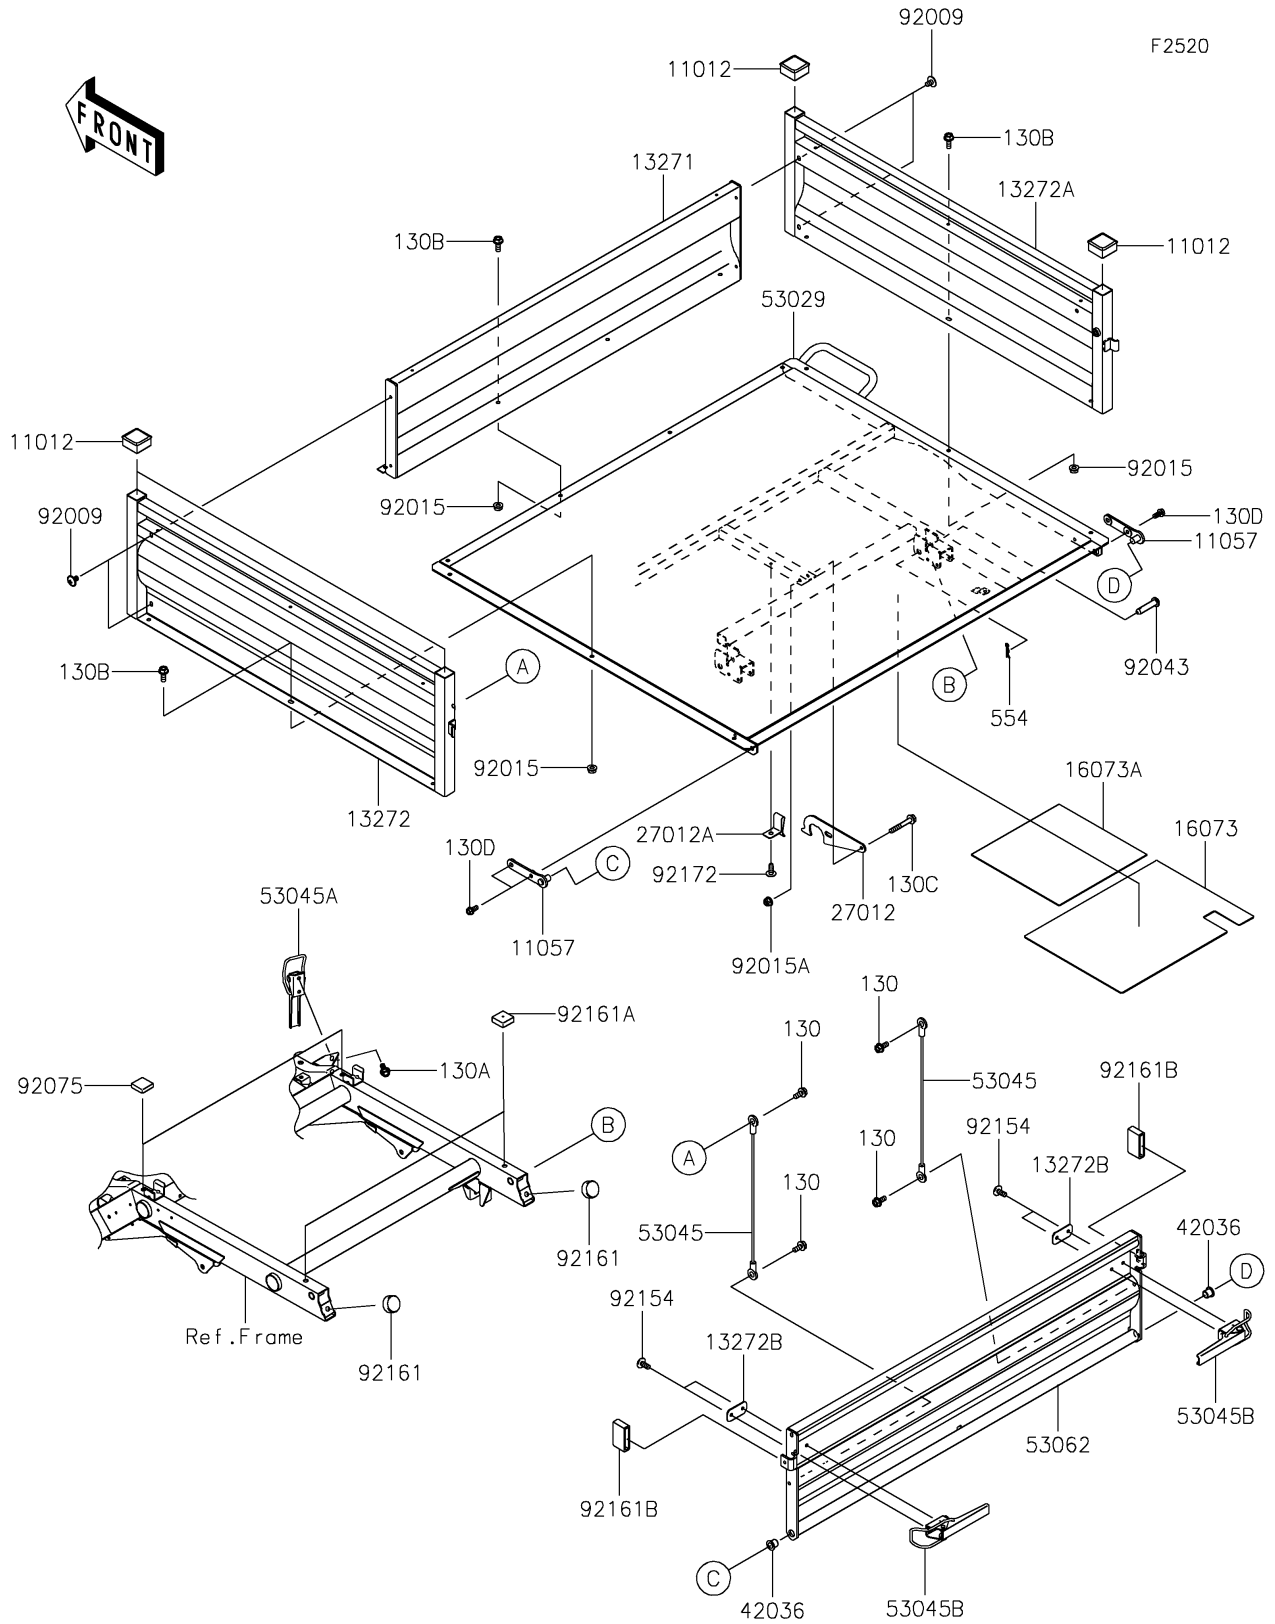

2021 MULE SX™ 4x4 XC LE FI PARTS DIAGRAM

Carrier(s)

2021 MULE SX™ 4x4 XC LE FI PARTS LIST

Carrier(s)

ITEM NAME	PART NUMBER	QUANTITY
CAP (Ref # 11012)	11012-1784	4
BRACKET, TAIL GATE (Ref # 11057)	11057-1623	2
PLATE, CARRIER, SIDE, FR, BLACK (Ref # 13271)	13271-0385-10	1
PLATE, SIDE CARRIER, LH, BLACK (Ref # 13272)	13272-2506-10	1
PLATE, SIDE CARRIER, RH, BLACK (Ref # 13272A)	13272-2507-10	1
PLATE (Ref # 13272B)	13272-7516	2
INSULATOR, 295X400 (Ref # 16073)	16073-0868	1
INSULATOR, 265X265 (Ref # 16073A)	16073-0869	1
HOOK (Ref # 27012)	27012-0044	1
HOOK, CARRIER (Ref # 27012A)	27012-1445	1
SLEEVE (Ref # 42036)	42036-0839	2
CARRIER, BASE, T. BLACK (Ref # 53029)	53029-0356-388	1
HOOK-ASSY, CABLE (Ref # 53045)	53045-0030	2
HOOK-ASSY (Ref # 53045A)	53045-0032	1
HOOK-ASSY (Ref # 53045B)	53045-0033	2
GATE-TAIL, BLACK (Ref # 53062)	53062-0026-10	1
SCREW, 6X10 (Ref # 92009)	92009-1661	4
NUT, FLANGED, 6MM (Ref # 92015)	92015-1367	10
NUT, LOCK, FLANGED, 6MM (Ref # 92015A)	92015-1675	1
PIN, 12X54 (Ref # 92043)	92043-1451	2
DAMPER (Ref # 92075)	92075-1882	2
BOLT, SOCKET, 6X14 (Ref # 92154)	92154-4238	4
DAMPER, SEAT (Ref # 92161)	92161-1065	2
DAMPER (Ref # 92161A)	92161-2219	2
DAMPER (Ref # 92161B)	92161-7519	2
SCREW, TAPPING, 6X16 (Ref # 92172)	92172-0739	1
BOLT-FLANGED, 6X10 (Ref # 130)	130BA0610	4
BOLT-FLANGED, 6X14 (Ref # 130A)	130BA0614	2
BOLT-FLANGED, 6X16 (Ref # 130B)	130BA0616	10

2021 MULE SX™ 4x4 XC LE FI PARTS LIST

Carrier(s)

ITEM NAME	PART NUMBER	QUANTITY
BOLT-FLANGED,6X40 (Ref # 130C)	130BA0640	1
BOLT-FLANGED,8X20 (Ref # 130D)	130BA0820	4
PIN-SNAP,12MM (Ref # 554)	554DA1200	2