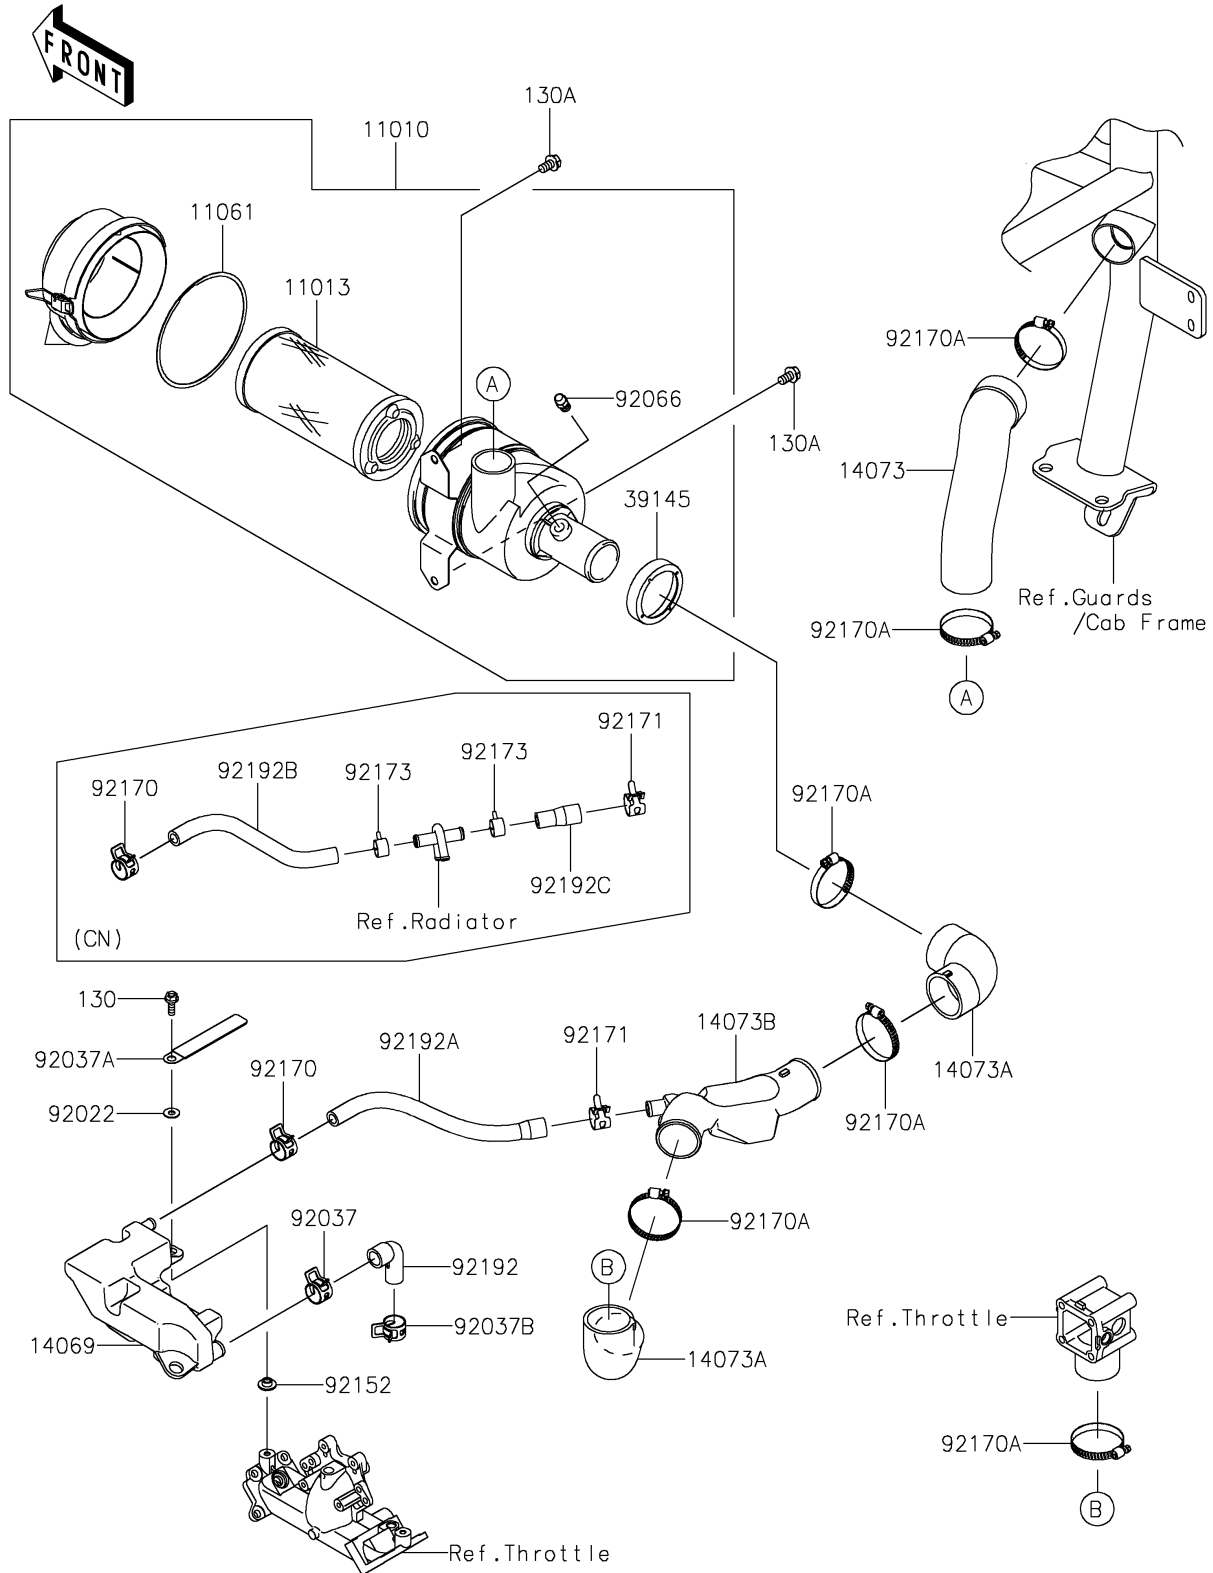

2021 MULE™ 4010 4x4 PARTS DIAGRAM

Air Cleaner

E1130

2021 MULE™ 4010 4x4 PARTS LIST

Air Cleaner

ITEM NAME	PART NUMBER	QUANTITY
FILTER-ASSY-AIR (Ref # 11010)	11010-0885	1
ELEMENT-AIR FILTER (Ref # 11013)	11013-1290	1
GASKET,AIR FILTER (Ref # 11061)	11061-1078	1
BREATHER (Ref # 14069)	14069-0018	1
DUCT,RR BAR-A/C (Ref # 14073)	14073-0236	1
DUCT (Ref # 14073A)	14073-0773	2
DUCT (Ref # 14073B)	14073-0784	1
TRIM-SEAL (Ref # 39145)	39145-1133	1
WASHER,6.5X16X1.0 (Ref # 92022)	92022-1093	1
CLAMP,HOSE CLIP (Ref # 92037)	92037-1460	1
CLAMP,HARNESS,L=100 (Ref # 92037A)	92037-1636	1
CLAMP (Ref # 92037B)	92037-1678	1
PLUG (Ref # 92066)	92066-0914	1
COLLAR (Ref # 92152)	92152-2069	1
CLAMP (Ref # 92170)	92170-1491	1
CLAMP (Ref # 92170A)	92170-1674	6
CLAMP,18.8MM (Ref # 92171)	92171-2056	1
TUBE,CRANKCASE-BREATHER (Ref # 92192)	92192-1285	1
BOLT-FLANGED,6X18 (Ref # 130)	130BA0618	1
BOLT-FLANGED,8X14 (Ref # 130A)	130BB0814	2