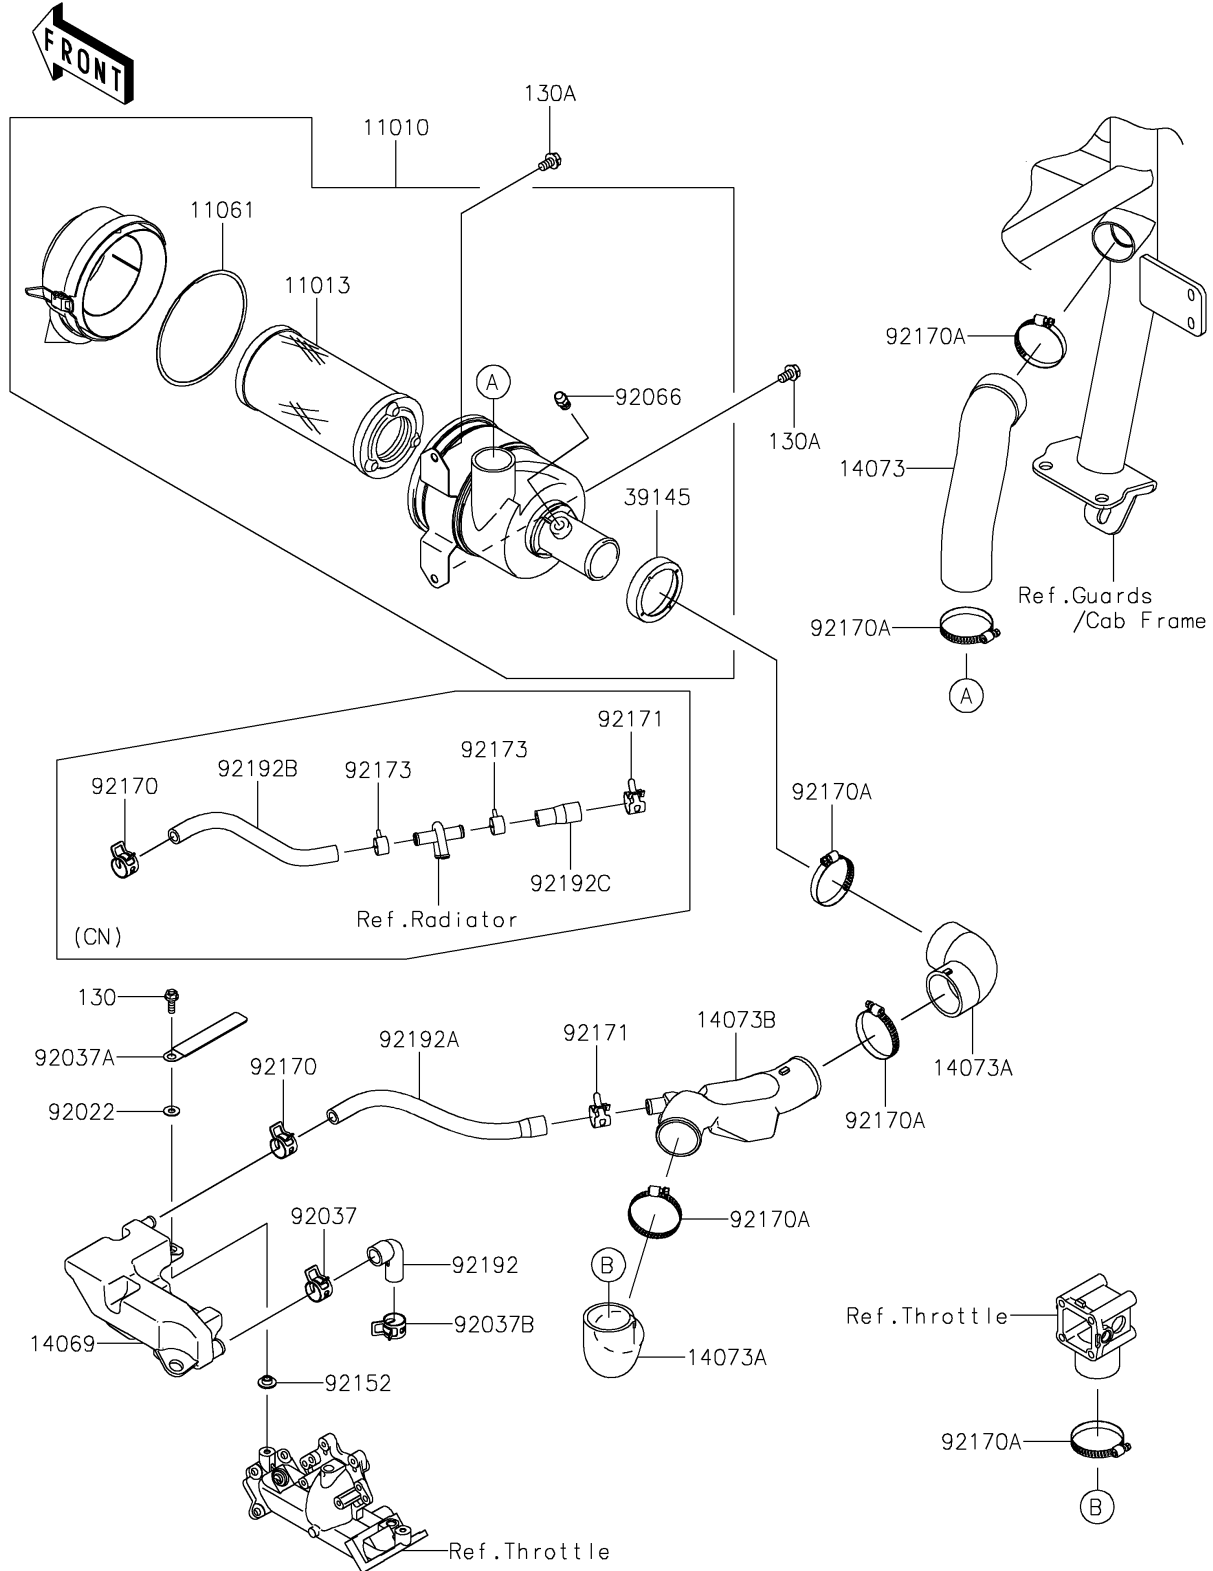

2022 MULE™ 4010 4x4 PARTS DIAGRAM

Air Cleaner

E1130

2022 MULE™ 4010 4x4 PARTS LIST

Air Cleaner

ITEM NAME	PART NUMBER	QUANTITY
FILTER-ASSY-AIR (Ref # 11010)	11010-0885	1
ELEMENT-AIR FILTER (Ref # 11013)	11013-1290	1
GASKET,AIR FILTER (Ref # 11061)	11061-1078	1
BREATHER (Ref # 14069)	14069-0018	1
DUCT,RR BAR-A/C (Ref # 14073)	14073-0236	1
DUCT (Ref # 14073A)	14073-0773	2
DUCT (Ref # 14073B)	14073-0784	1
TRIM-SEAL (Ref # 39145)	39145-1133	1
WASHER,6.5X16X1.0 (Ref # 92022)	92022-1093	1
CLAMP,HOSE CLIP (Ref # 92037)	92037-1460	1
CLAMP,HARNESS,L=100 (Ref # 92037A)	92037-1636	1
CLAMP (Ref # 92037B)	92037-1678	1
PLUG (Ref # 92066)	92066-0914	1
COLLAR (Ref # 92152)	92152-2069	1
CLAMP (Ref # 92170)	92170-1491	1
CLAMP (Ref # 92170A)	92170-1674	6
CLAMP,18.8MM (Ref # 92171)	92171-2056	1
TUBE,CRANKCASE-BREATHER (Ref # 92192)	92192-1285	1
BOLT-FLANGED,6X18 (Ref # 130)	130BA0618	1
BOLT-FLANGED,8X14 (Ref # 130A)	130BB0814	2