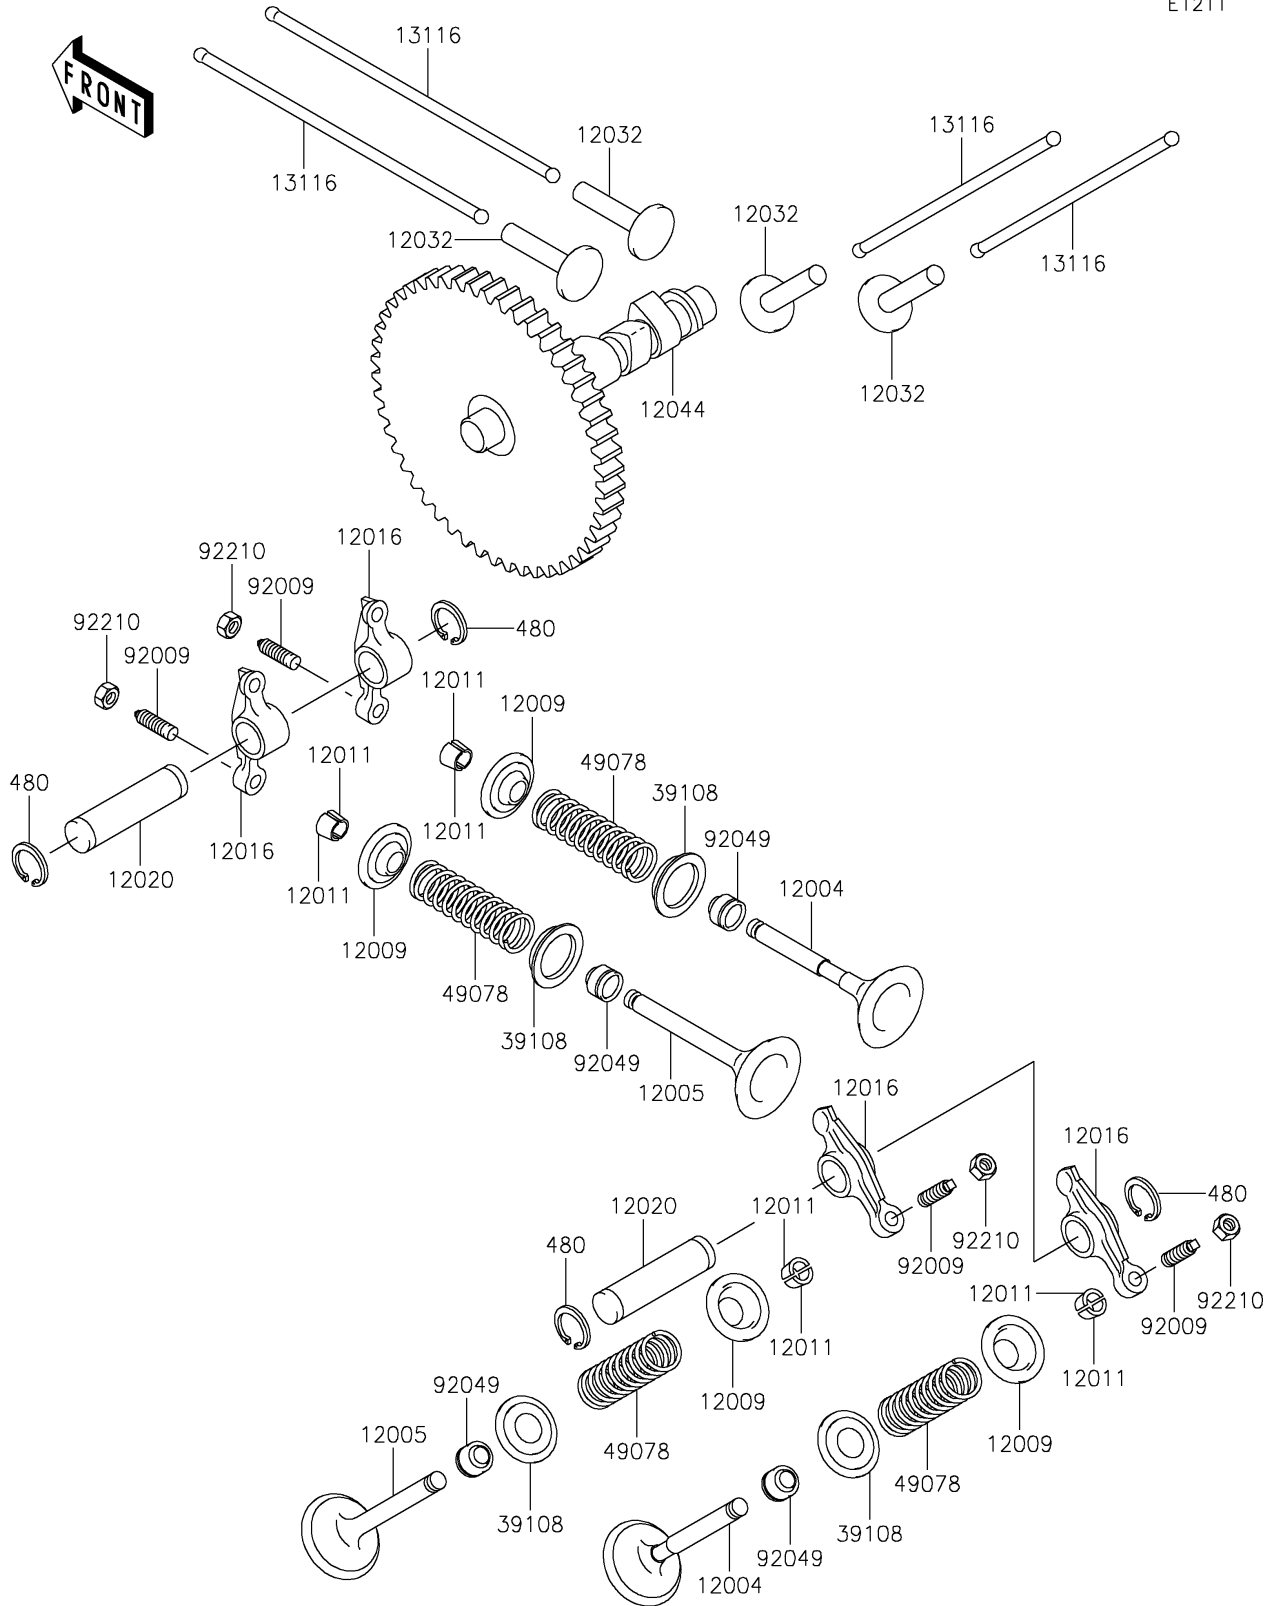

2021 MULE™ 4010 4x4 PARTS DIAGRAM

Valve(s)/Camshaft(s)

E1211

2021 MULE™ 4010 4x4 PARTS LIST

Valve(s)/Camshaft(s)

ITEM NAME	PART NUMBER	QUANTITY
VALVE-INTAKE (Ref # 12004)	12004-2115	2
VALVE-EXHAUST (Ref # 12005)	12005-2093	2
RETAINER-VALVE SPRING (Ref # 12009)	12009-2067	4
COLLET (Ref # 12011)	12011-2056	8
ARM-ROCKER (Ref # 12016)	12016-2056	4
SHAFT-ROCKER (Ref # 12020)	12020-2059	2
TAPPET (Ref # 12032)	12032-2064	4
CAMSHAFT-VALVE (Ref # 12044)	12044-0956	1
ROD-PUSH (Ref # 13116)	13116-2057	4
RETAINER-SPRING (Ref # 39108)	39108-2057	4
SPRING-ENGINE VALVE (Ref # 49078)	49078-2082	4
SCREW,VALVE ADJUST (Ref # 92009)	92009-1109	4
SEAL-OIL (Ref # 92049)	92049-2109	4
NUT,VALVE ADJUST LOCK (Ref # 92210)	92210-1491	4
CIRCLIP-TYPE-C,12MM (Ref # 480)	480J1200	4