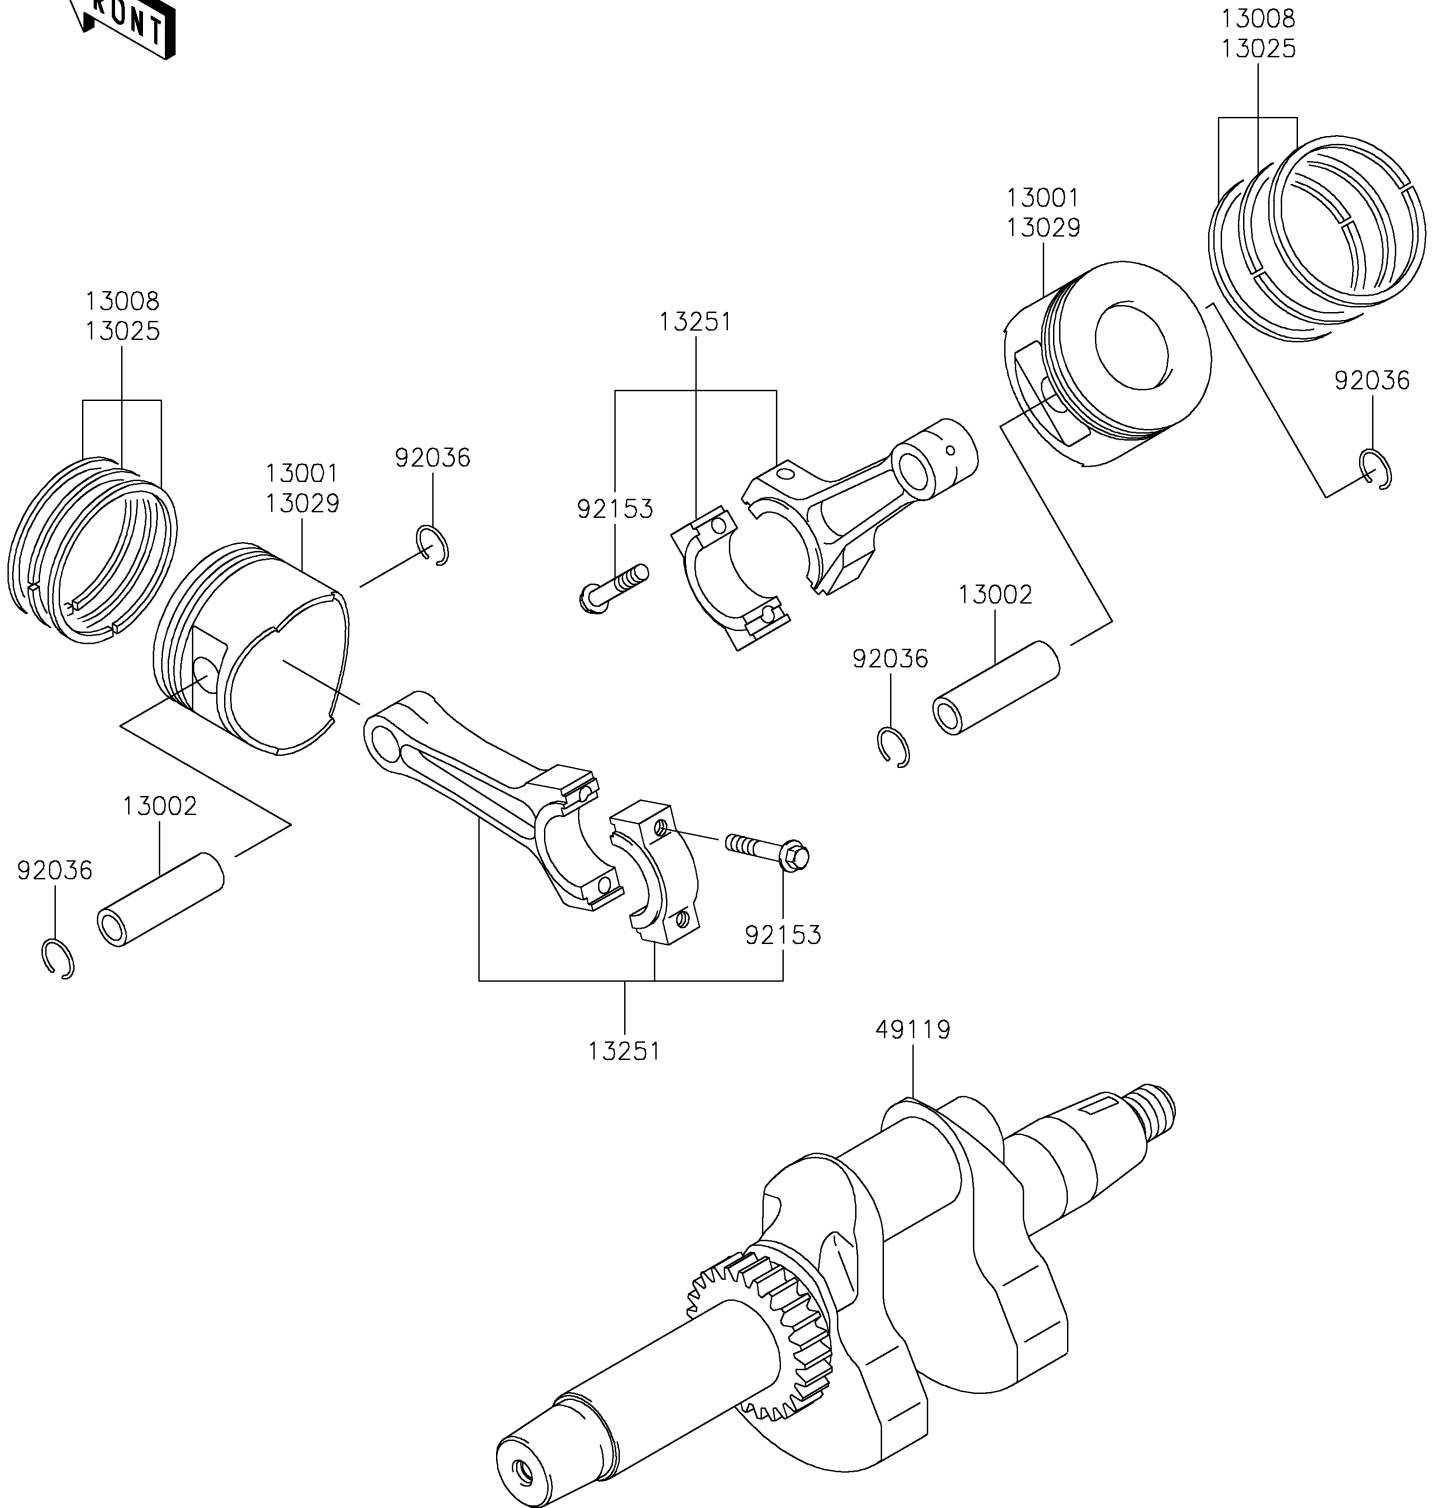

2021 MULE™ 4010 4x4 PARTS DIAGRAM

Crankshaft/Piston(s)

E1320

2021 MULE™ 4010 4x4 PARTS LIST

Crankshaft/Piston(s)

ITEM NAME	PART NUMBER	QUANTITY
PISTON-ENGINE (Ref # 13001)	13001-2210	2
PIN-PISTON (Ref # 13002)	13002-1013	2
RING-SET-PISTON,STD (Ref # 13008)	13008-6025	2
RING-SET-PISTON L,0.50 (Ref # 13025)	13025-6008	AR
PISTON-ENGINE L,0.50 (Ref # 13029)	13029-0033	AR
ROD-ASSY-CONNECTING (Ref # 13251)	13251-0737	2
CRANKSHAFT-ASSY (Ref # 49119)	49119-0015	1
RING-SNAP,PISTON PIN (Ref # 92036)	92036-021	4
BOLT,7X35.2 (Ref # 92153)	92153-2054	4