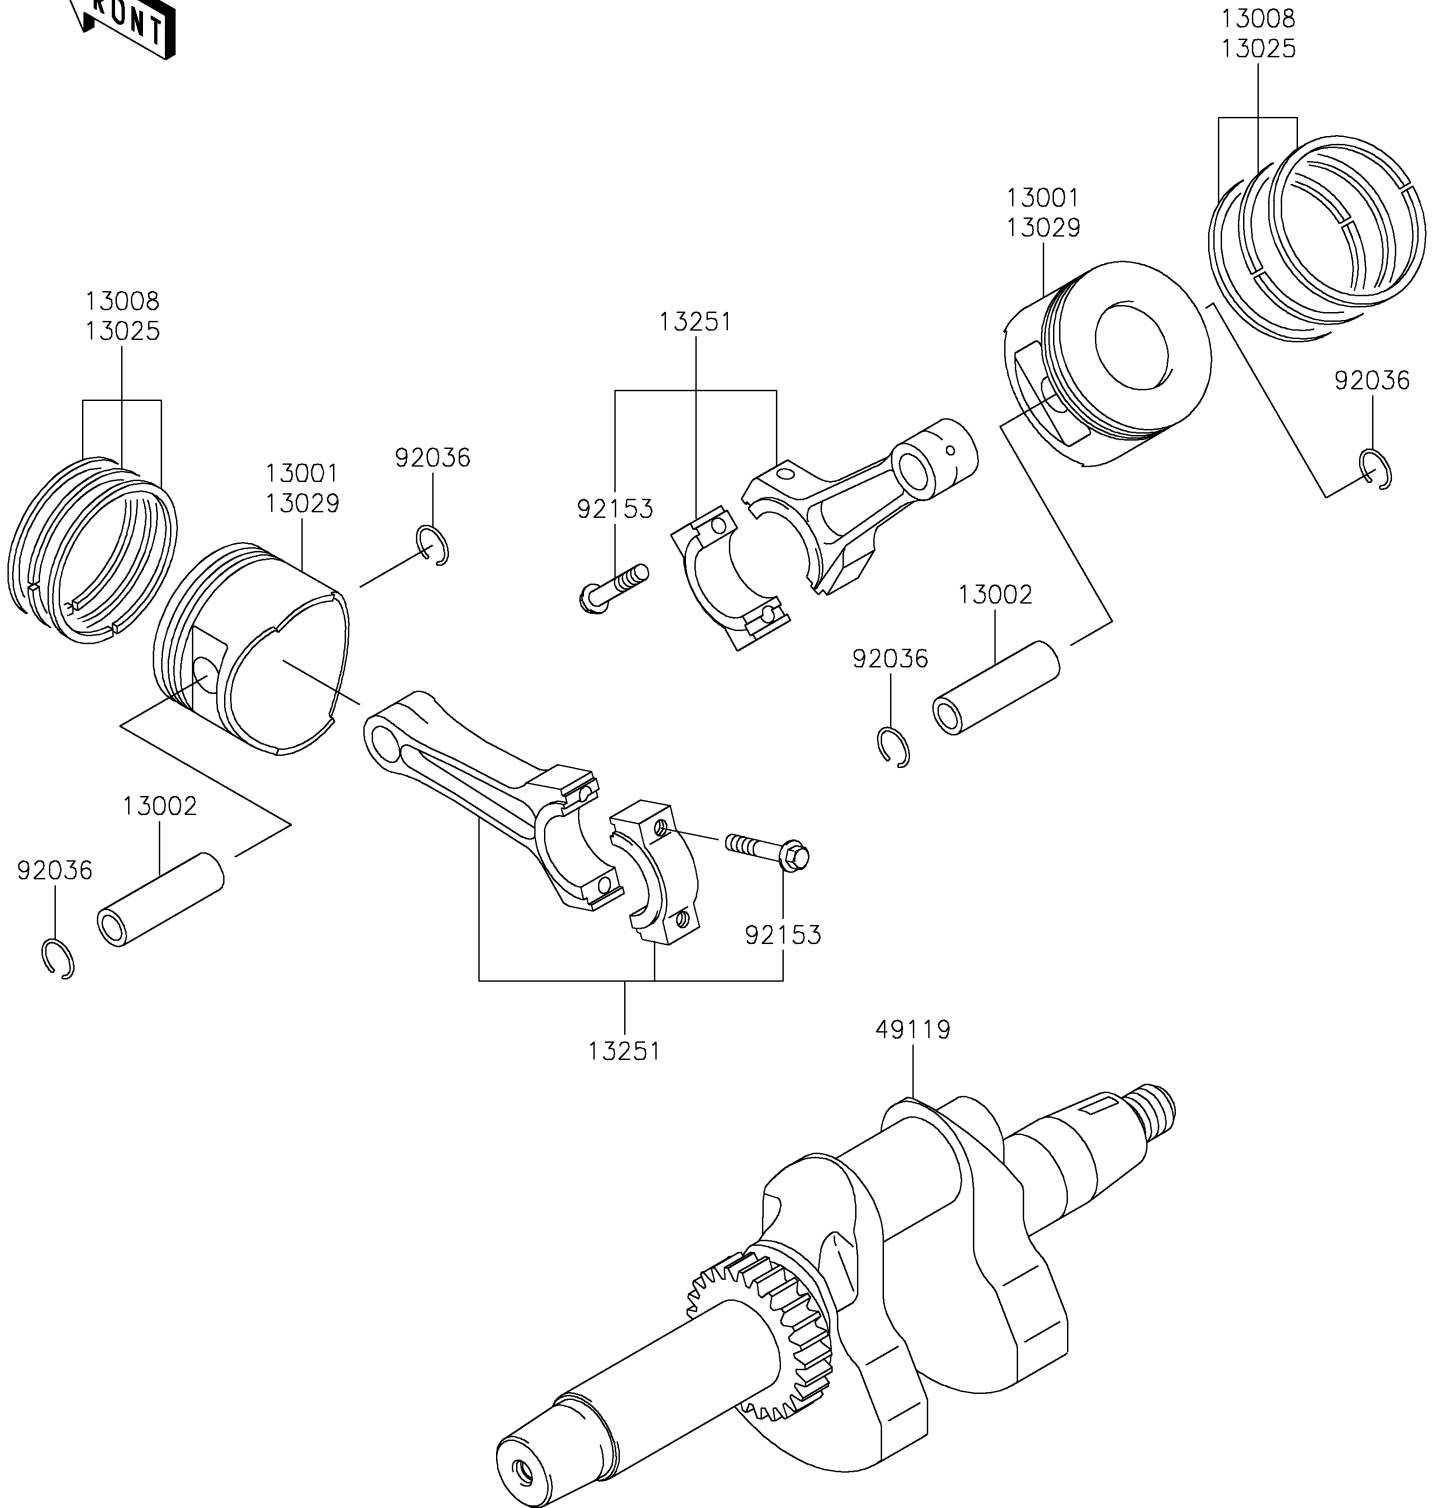

2021 MULE™ 4010 4x4 PARTS DIAGRAM

Crankshaft/Piston(s)

E1320

2021 MULE™ 4010 4x4 PARTS LIST

Crankshaft/Piston(s)

| ITEM NAME | PART NUMBER | QUANTITY |
|--------------------------------------|-------------|----------|
| PISTON-ENGINE (Ref # 13001) | 13001-2210 | 2 |
| PIN-PISTON (Ref # 13002) | 13002-1013 | 2 |
| RING-SET-PISTON,STD (Ref # 13008) | 13008-6025 | 2 |
| RING-SET-PISTON L,0.50 (Ref # 13025) | 13025-6008 | AR |
| PISTON-ENGINE L,0.50 (Ref # 13029) | 13029-0033 | AR |
| ROD-ASSY-CONNECTING (Ref # 13251) | 13251-0737 | 2 |
| CRANKSHAFT-ASSY (Ref # 49119) | 49119-0015 | 1 |
| RING-SNAP,PISTON PIN (Ref # 92036) | 92036-021 | 4 |
| BOLT,7X35.2 (Ref # 92153) | 92153-2054 | 4 |