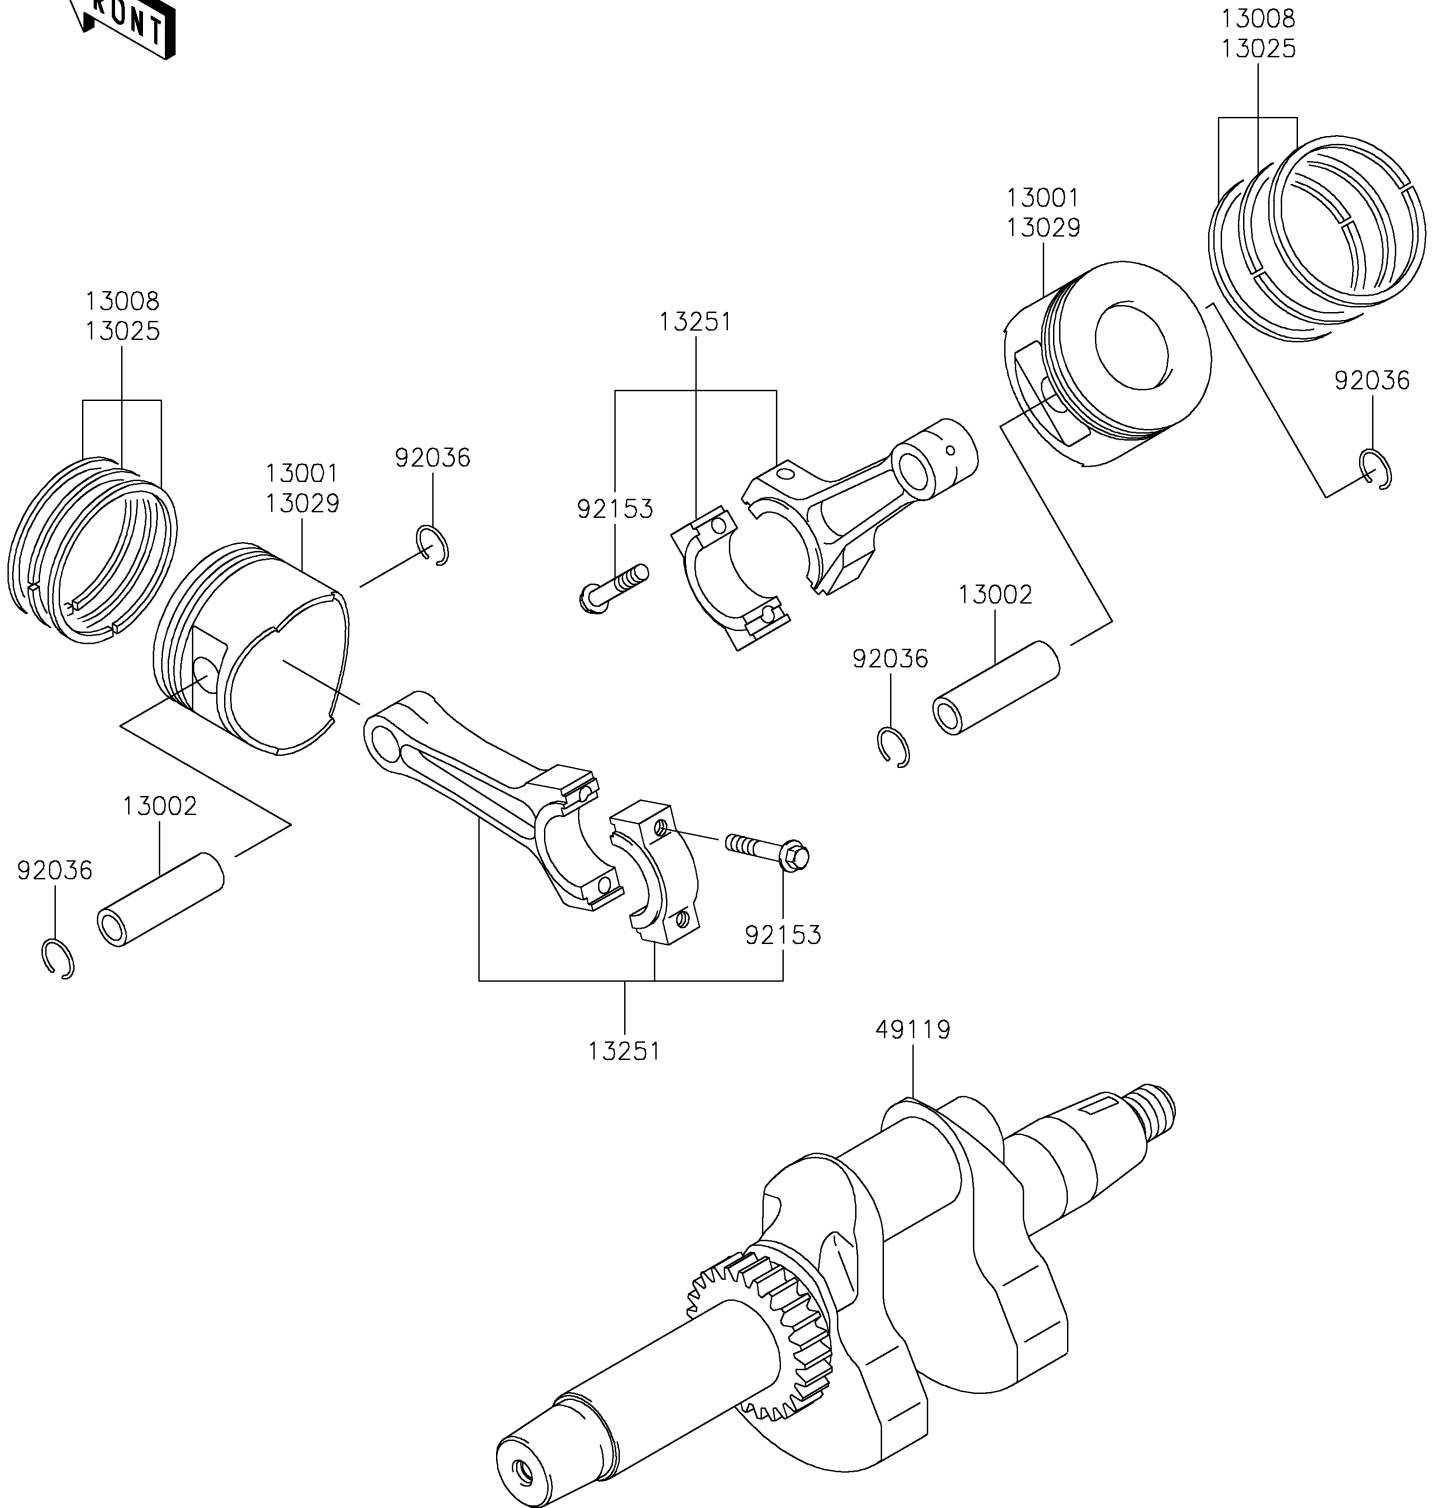

# 2023 MULE™ 4010 4x4 PARTS DIAGRAM

Crankshaft/Piston(s)

E1320

## 2023 MULE™ 4010 4x4 PARTS LIST

### Crankshaft/Piston(s)

ITEM NAME	PART NUMBER	QUANTITY
PISTON-ENGINE (Ref # 13001)	13001-2210	2
PIN-PISTON (Ref # 13002)	13002-1013	2
RING-SET-PISTON,STD (Ref # 13008)	13008-6025	2
RING-SET-PISTON L,0.50 (Ref # 13025)	13025-6008	AR
PISTON-ENGINE L,0.50 (Ref # 13029)	13029-0033	AR
ROD-ASSY-CONNECTING (Ref # 13251)	13251-0737	2
CRANKSHAFT-ASSY (Ref # 49119)	49119-0015	1
RING-SNAP,PISTON PIN (Ref # 92036)	92036-021	4
BOLT,7X35.2 (Ref # 92153)	92153-2054	4