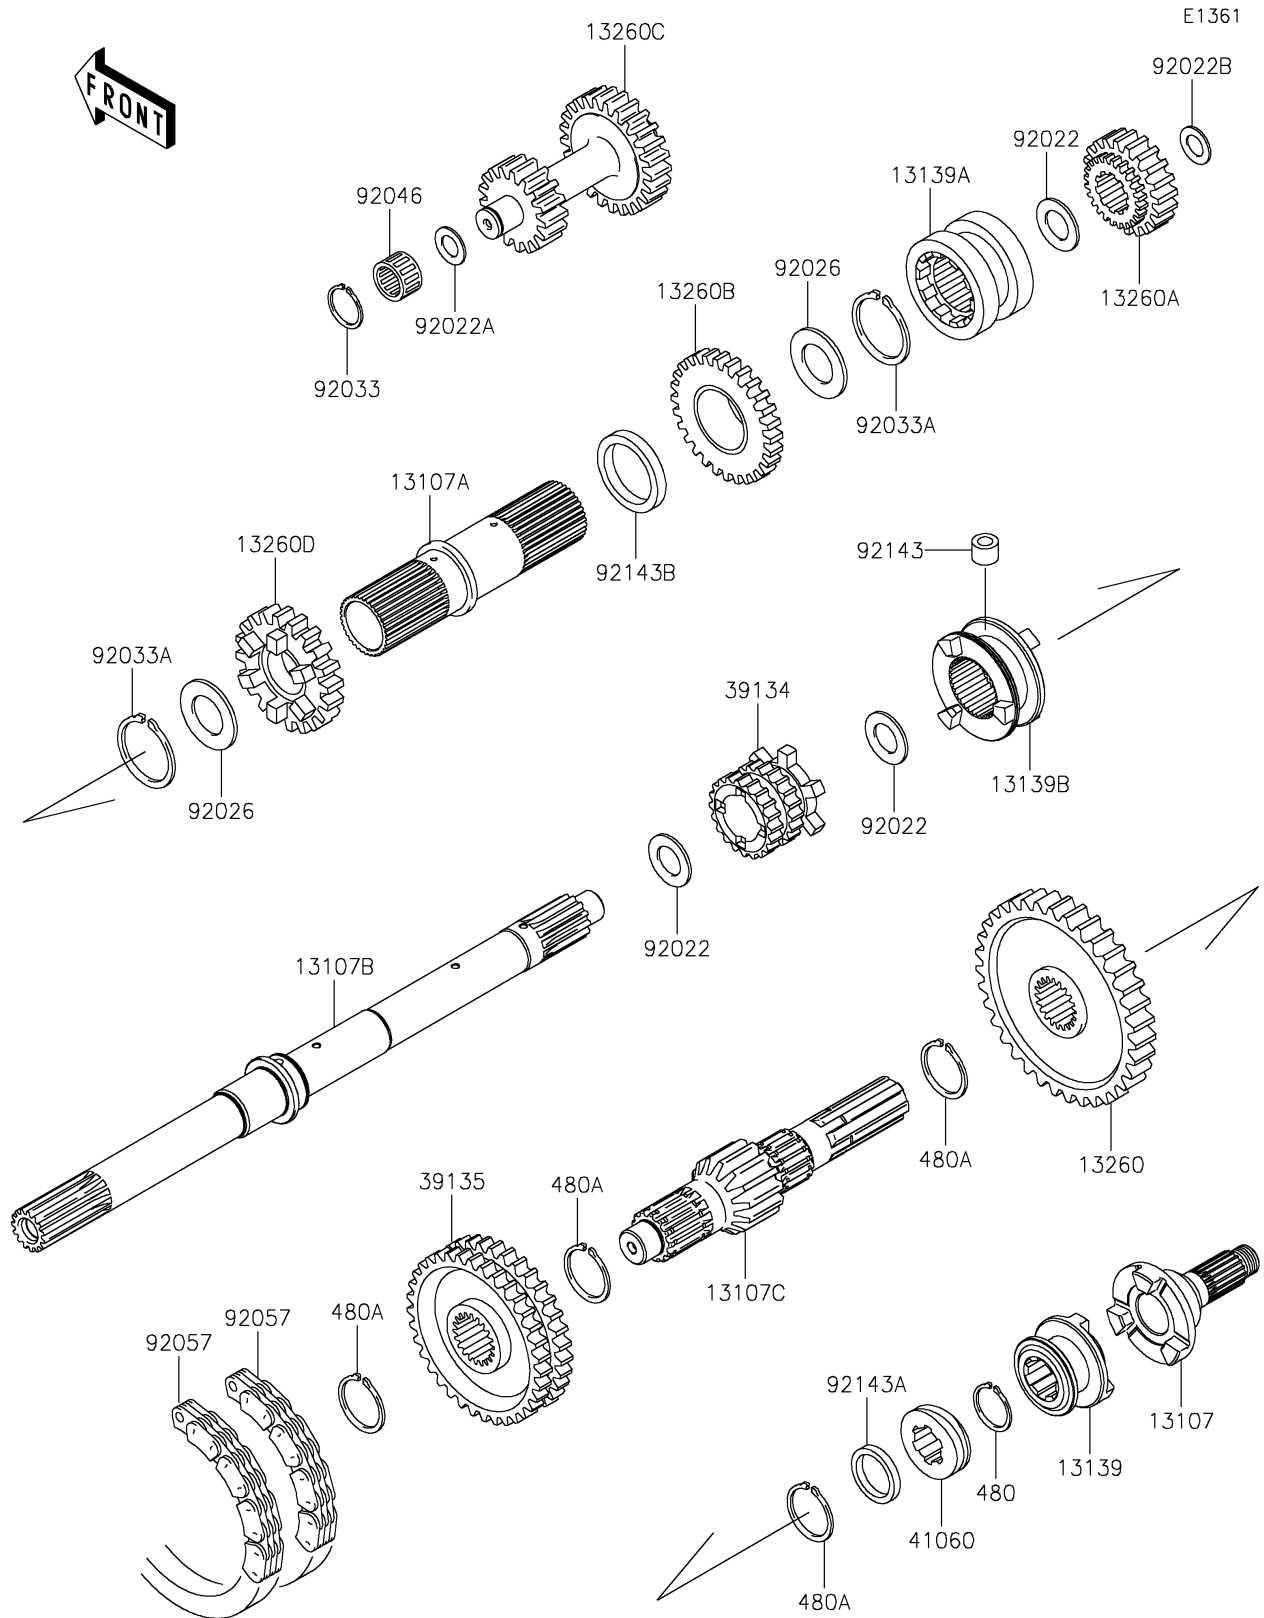

# 2021 MULE™ 4010 4x4 PARTS DIAGRAM

Transmission

## 2021 MULE™ 4010 4x4 PARTS LIST

### Transmission

ITEM NAME	PART NUMBER	QUANTITY
SHAFT,2WD/4WD (Ref # 13107)	13107-0106	1
SHAFT,INPUT OUTER (Ref # 13107A)	13107-1309	1
SHAFT,INPUT (Ref # 13107B)	13107-1470	1
SHAFT,OUTPUT,14T (Ref # 13107C)	13107-1517	1
SHIFTER,2WD/4WD (Ref # 13139)	13139-0010	1
SHIFTER,SPEED,HI/LOW (Ref # 13139A)	13139-1069	1
SHIFTER,FR/RR (Ref # 13139B)	13139-1072	1
GEAR,OUTPUT REVERSE,51T (Ref # 13260)	13260-1288	1
GEAR,INPUT REDUCTION,20T (Ref # 13260A)	13260-1289	1
GEAR,INPUT REDUCTION,28T (Ref # 13260B)	13260-1290	1
GEAR,REDUCTION,17T&25T (Ref # 13260C)	13260-1291	1
GEAR,INPUT 28T (Ref # 13260D)	13260-1462	1
SPROCKET-DRIVE,20T (Ref # 39134)	39134-1055	1
SPROCKET-DRIVEN,41T (Ref # 39135)	39135-1055	1
GEAR-METER SCREW (Ref # 41060)	41060-1147	1
WASHER,25.3X33X1 (Ref # 92022)	92022-1109	3
WASHER,17.3X28X1 (Ref # 92022A)	92022-255	1
WASHER,17.3X30X1.4 (Ref # 92022B)	92022-270	1
SPACER,35.3X44X0.5 (Ref # 92026)	92026-1375	2
RING-SNAP (Ref # 92033)	92033-032	1
RING-SNAP (Ref # 92033A)	92033-1269	2
BEARING-NEEDLE,K17X23X13.8 (Ref # 92046)	92046-1184	1
CHAIN,REVERSE,81RH2520,54L (Ref # 92057)	92057-1364	2
COLLAR,8X14X10.5 (Ref # 92143)	92143-1497	1
COLLAR,25X32X4.5 (Ref # 92143A)	92143-1597	1
COLLAR (Ref # 92143B)	92143-1599	1
CIRCLIP-TYPE-C,25MM (Ref # 480)	480J2500	1
CIRCLIP-TYPE-C,30MM (Ref # 480A)	480J3000	4