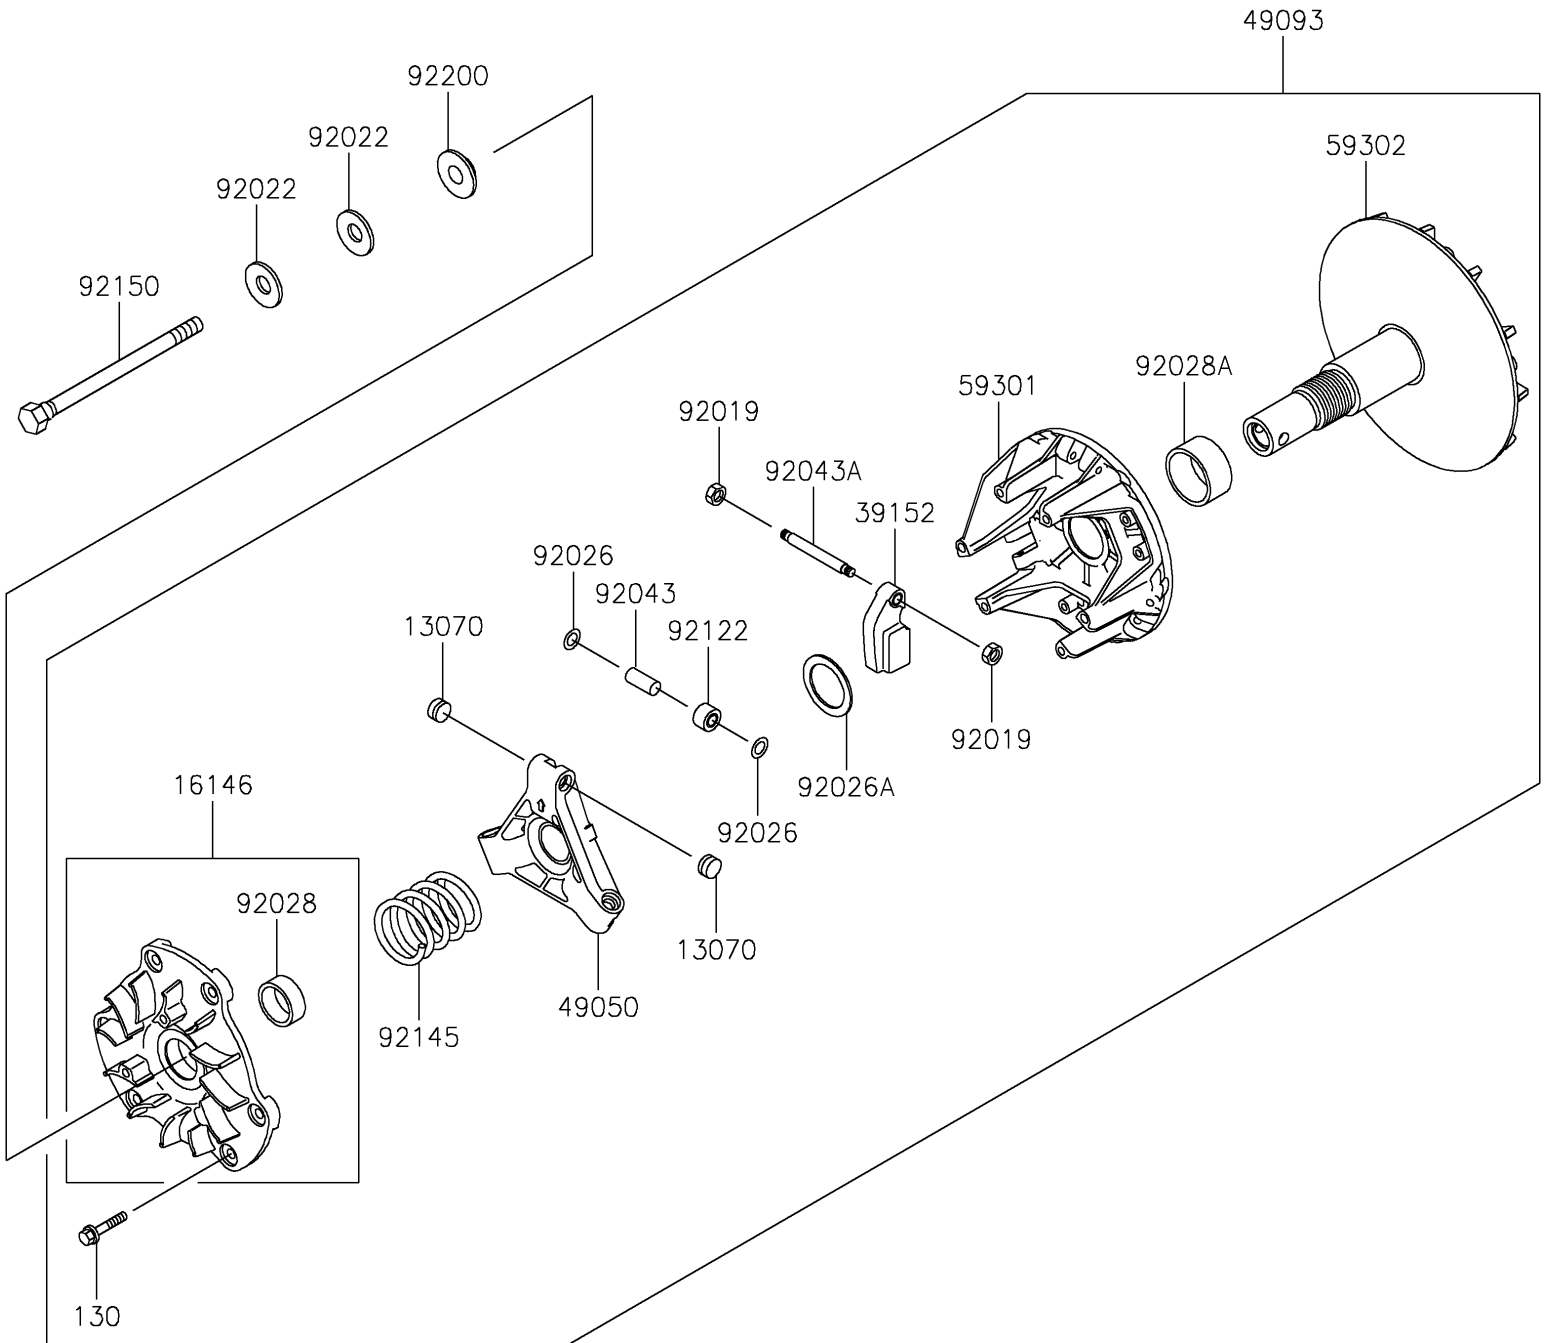

2021 MULE™ 4010 4x4 PARTS DIAGRAM

Drive Converter

E1391

2021 MULE™ 4010 4x4 PARTS LIST

Drive Converter

ITEM NAME	PART NUMBER	QUANTITY
GUIDE (Ref # 13070)	13070-1330	6
COVER-ASSY (Ref # 16146)	16146-1219	1
WEIGHT-RAMP (Ref # 39152)	39152-1078	3
SPIDER (Ref # 49050)	49050-0018	1
CONVERTER-ASSY-DRIVE (Ref # 49093)	49093-0025	1
SHEAVE-MOVABLE (Ref # 59301)	59301-0016	1
SHEAVE-COMP (Ref # 59302)	59302-1085	1
NUT,LOCK,6MM (Ref # 92019)	92019-008	6
WASHER,SPECIAL CONICAL (Ref # 92022)	92022-1901	2
SPACER (Ref # 92026)	92026-1512	6
SPACER,32.3X44.3X3.6 (Ref # 92026A)	92026-1591	1
BUSHING (Ref # 92028)	92028-1861	1
BUSHING (Ref # 92028A)	92028-1864	1
PIN (Ref # 92043)	92043-1572	3
PIN (Ref # 92043A)	92043-1573	3
ROLLER (Ref # 92122)	92122-1204	3
SPRING,YELLOW PAINT (Ref # 92145)	92145-0639	1
BOLT,12X163.5 (Ref # 92150)	92150-1008	1
WASHER (Ref # 92200)	92200-1401	1
BOLT-FLANGED,6X30 (Ref # 130)	130CA0630	6