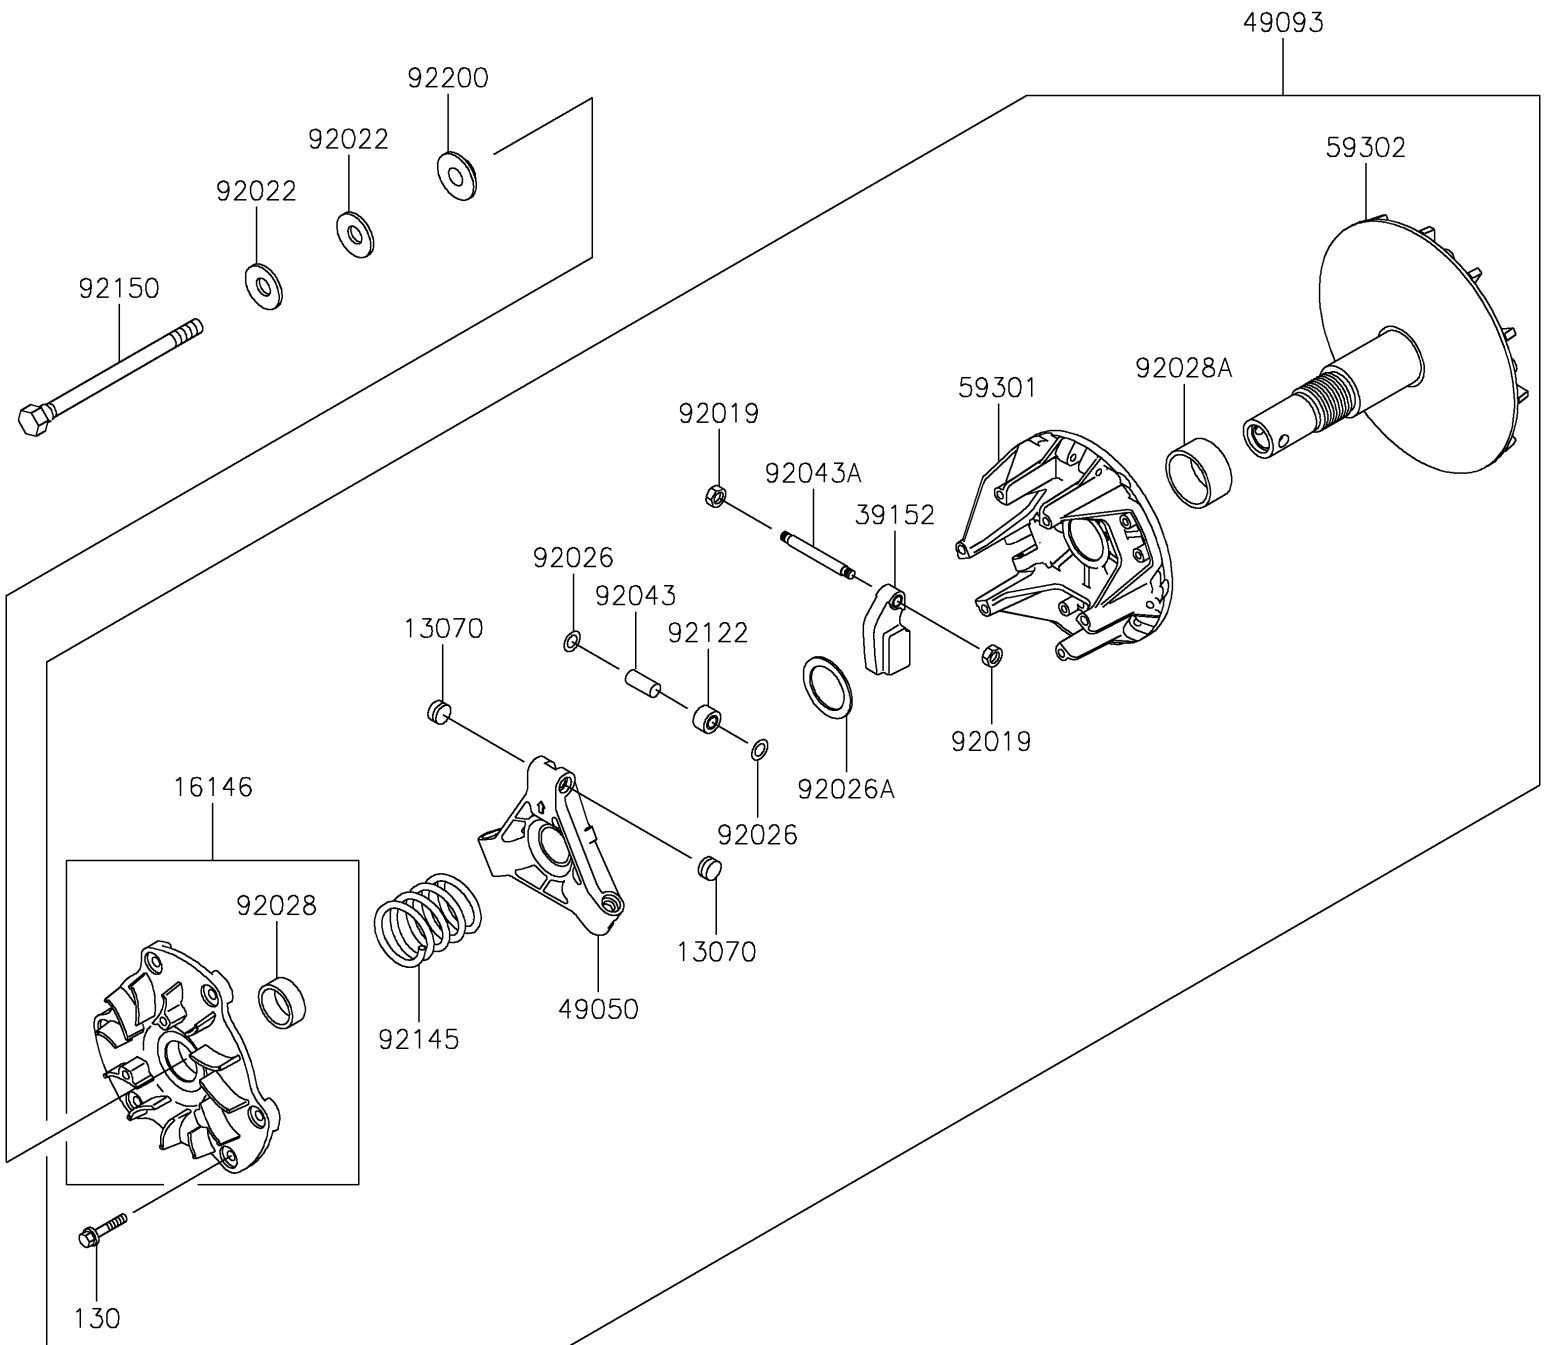

# 2021 MULE™ 4010 4x4 PARTS DIAGRAM

Drive Converter

E1391

## 2021 MULE™ 4010 4x4 PARTS LIST

### Drive Converter

ITEM NAME	PART NUMBER	QUANTITY
GUIDE (Ref # 13070)	13070-1330	6
COVER-ASSY (Ref # 16146)	16146-1219	1
WEIGHT-RAMP (Ref # 39152)	39152-1078	3
SPIDER (Ref # 49050)	49050-0018	1
CONVERTER-ASSY-DRIVE (Ref # 49093)	49093-0025	1
SHEAVE-MOVABLE (Ref # 59301)	59301-0016	1
SHEAVE-COMP (Ref # 59302)	59302-1085	1
NUT,LOCK,6MM (Ref # 92019)	92019-008	6
WASHER,SPECIAL CONICAL (Ref # 92022)	92022-1901	2
SPACER (Ref # 92026)	92026-1512	6
SPACER,32.3X44.3X3.6 (Ref # 92026A)	92026-1591	1
BUSHING (Ref # 92028)	92028-1861	1
BUSHING (Ref # 92028A)	92028-1864	1
PIN (Ref # 92043)	92043-1572	3
PIN (Ref # 92043A)	92043-1573	3
ROLLER (Ref # 92122)	92122-1204	3
SPRING,YELLOW PAINT (Ref # 92145)	92145-0639	1
BOLT,12X163.5 (Ref # 92150)	92150-1008	1
WASHER (Ref # 92200)	92200-1401	1
BOLT-FLANGED,6X30 (Ref # 130)	130CA0630	6