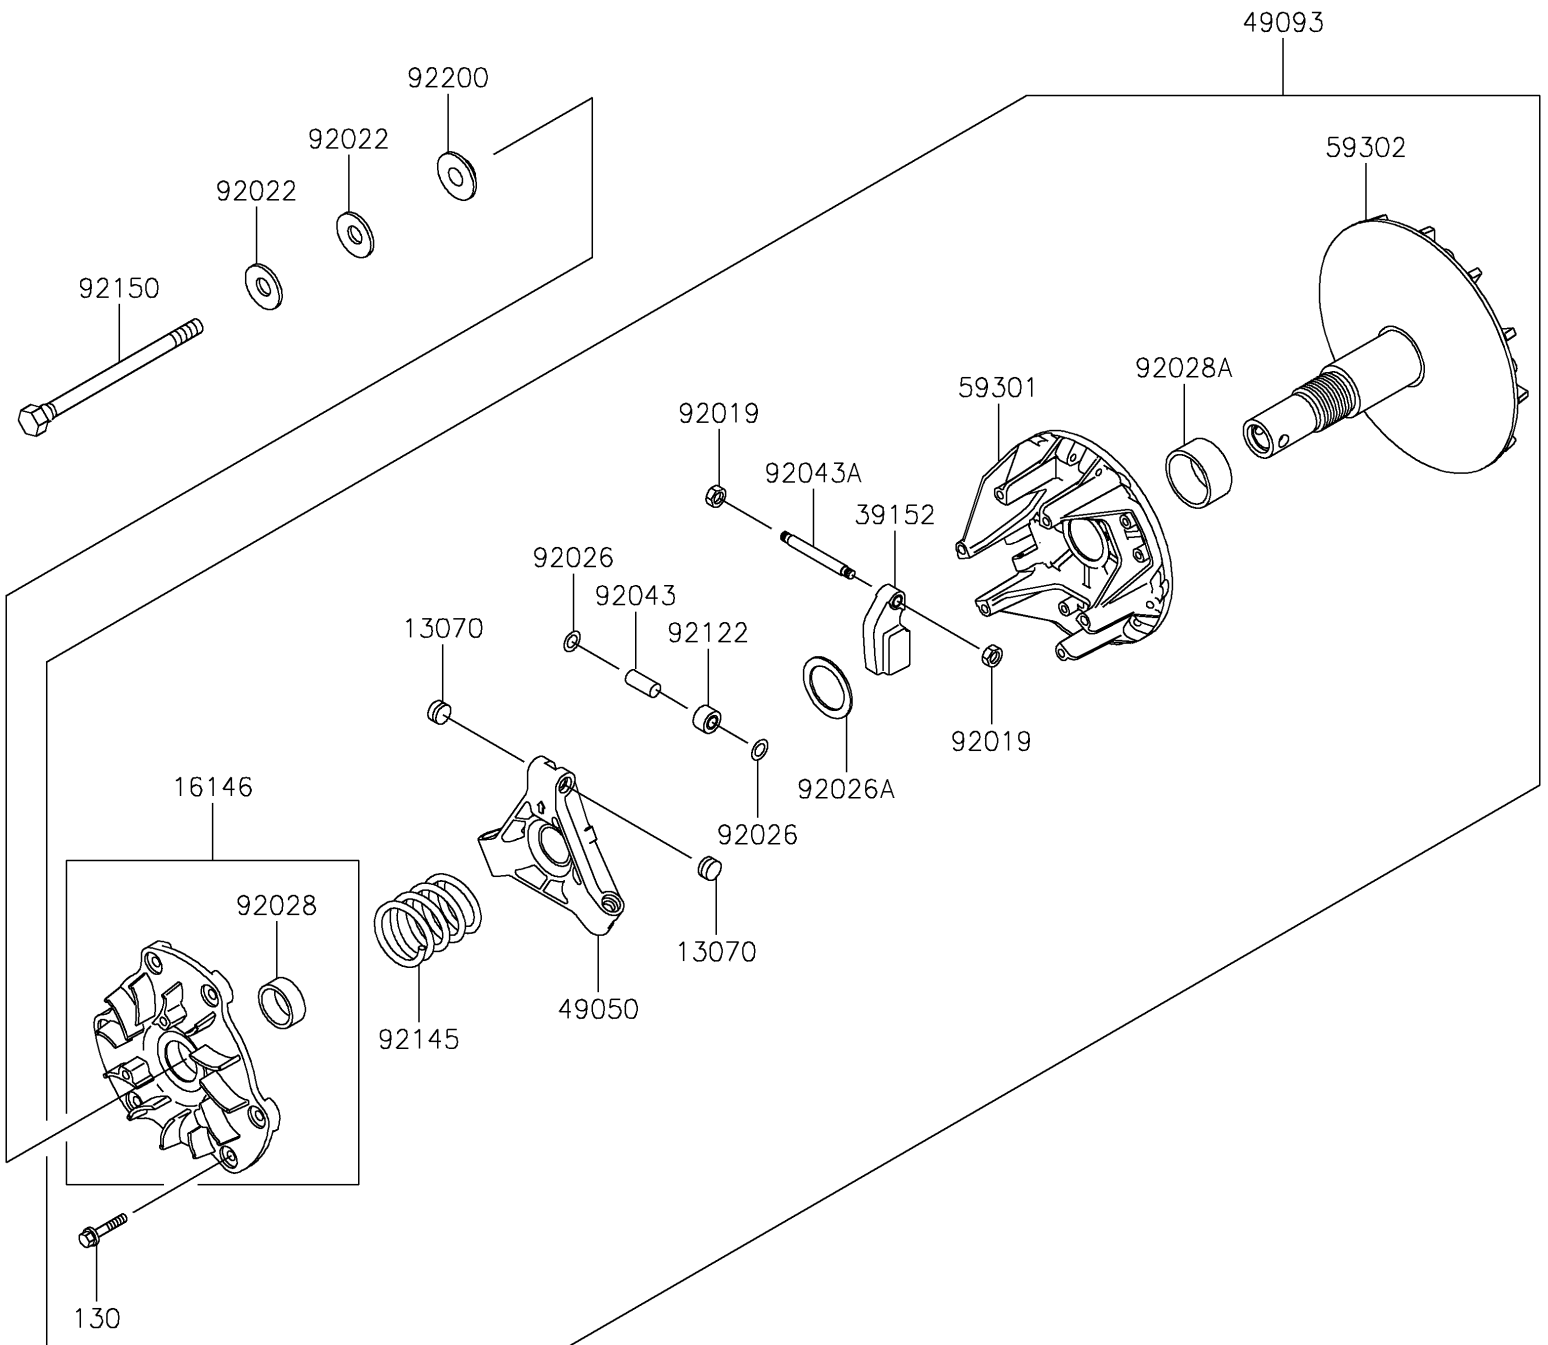

2023 MULE™ 4010 4x4 PARTS DIAGRAM

Drive Converter

E1391

2023 MULE™ 4010 4x4 PARTS LIST

Drive Converter

ITEM NAME	PART NUMBER	QUANTITY
GUIDE (Ref # 13070)	13070-1330	6
COVER-ASSY (Ref # 16146)	16146-1219	1
WEIGHT-RAMP (Ref # 39152)	39152-1078	3
SPIDER (Ref # 49050)	49050-0018	1
CONVERTER-ASSY-DRIVE (Ref # 49093)	49093-0025	1
SHEAVE-MOVABLE (Ref # 59301)	59301-0016	1
SHEAVE-COMP (Ref # 59302)	59302-1085	1
NUT,LOCK,6MM (Ref # 92019)	92019-008	6
WASHER,SPECIAL CONICAL (Ref # 92022)	92022-1901	2
SPACER (Ref # 92026)	92026-1512	6
SPACER,32.3X44.3X3.6 (Ref # 92026A)	92026-1591	1
BUSHING (Ref # 92028)	92028-1861	1
BUSHING (Ref # 92028A)	92028-1864	1
PIN (Ref # 92043)	92043-1572	3
PIN (Ref # 92043A)	92043-1573	3
ROLLER (Ref # 92122)	92122-1204	3
SPRING,YELLOW PAINT (Ref # 92145)	92145-0639	1
BOLT,12X163.5 (Ref # 92150)	92150-1008	1
WASHER (Ref # 92200)	92200-1401	1
BOLT-FLANGED,6X30 (Ref # 130)	130CA0630	6