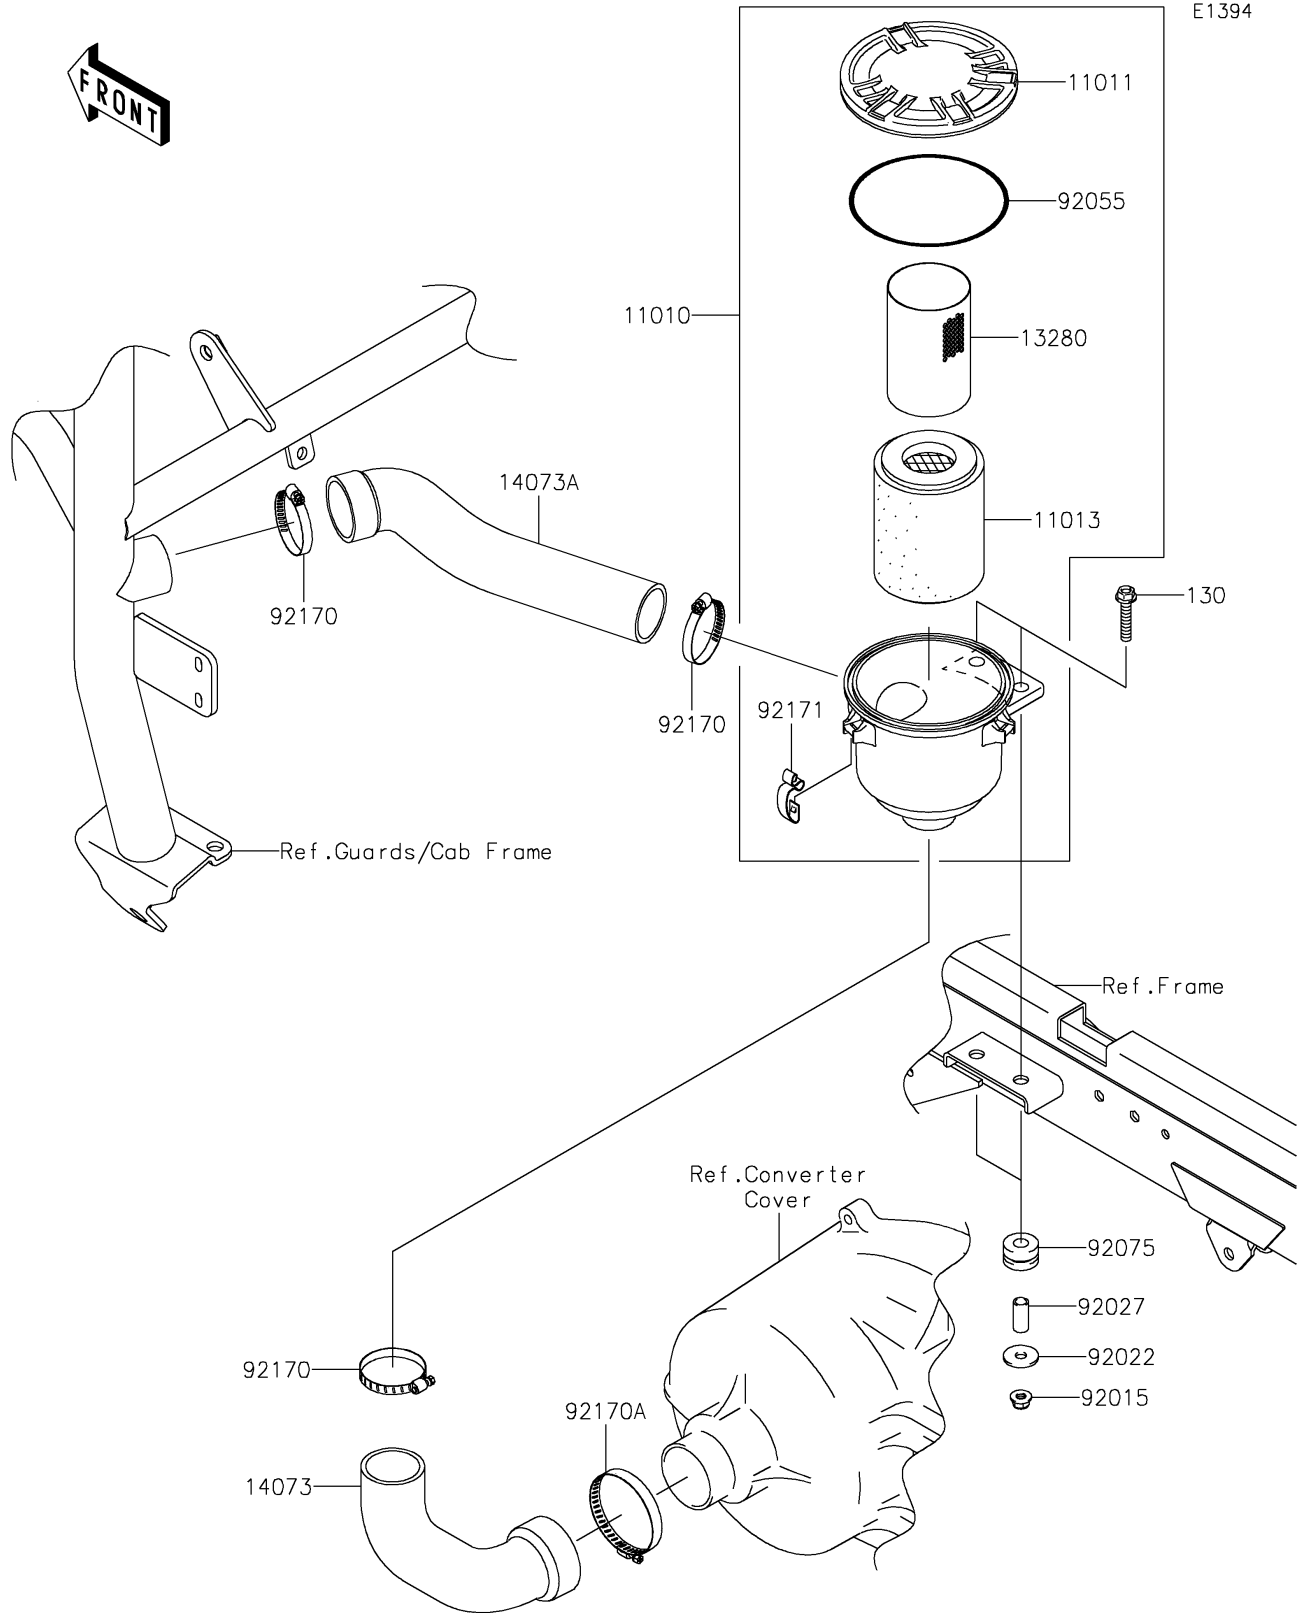

2021 MULE™ 4010 4x4 PARTS DIAGRAM

Air Cleaner-Belt Converter

2021 MULE™ 4010 4x4 PARTS LIST

Air Cleaner-Belt Converter

ITEM NAME	PART NUMBER	QUANTITY
FILTER-ASSY-AIR (Ref # 11010)	11010-0172	1
CASE-AIR FILTER,CAP (Ref # 11011)	11011-0135	1
ELEMENT-AIR FILTER (Ref # 11013)	11013-0037	1
HOLDER (Ref # 13280)	13280-0312	1
DUCT,AIR FILTER-CVT (Ref # 14073)	14073-0198	1
DUCT,BAR-AIR FILTER (Ref # 14073A)	14073-0238	1
NUT,8MM (Ref # 92015)	92015-1432	2
WASHER,9X28X2.3 (Ref # 92022)	92022-1632	2
COLLAR (Ref # 92027)	92027-4012	2
RING-O,122X4 (Ref # 92055)	92055-0167	1
DAMPER (Ref # 92075)	92075-1736	2
CLAMP (Ref # 92170)	92170-1674	3
CLAMP (Ref # 92170A)	92170-1764	1
CLAMP (Ref # 92171)	92171-0225	3
BOLT-FLANGED,8X40 (Ref # 130)	130BA0840	2