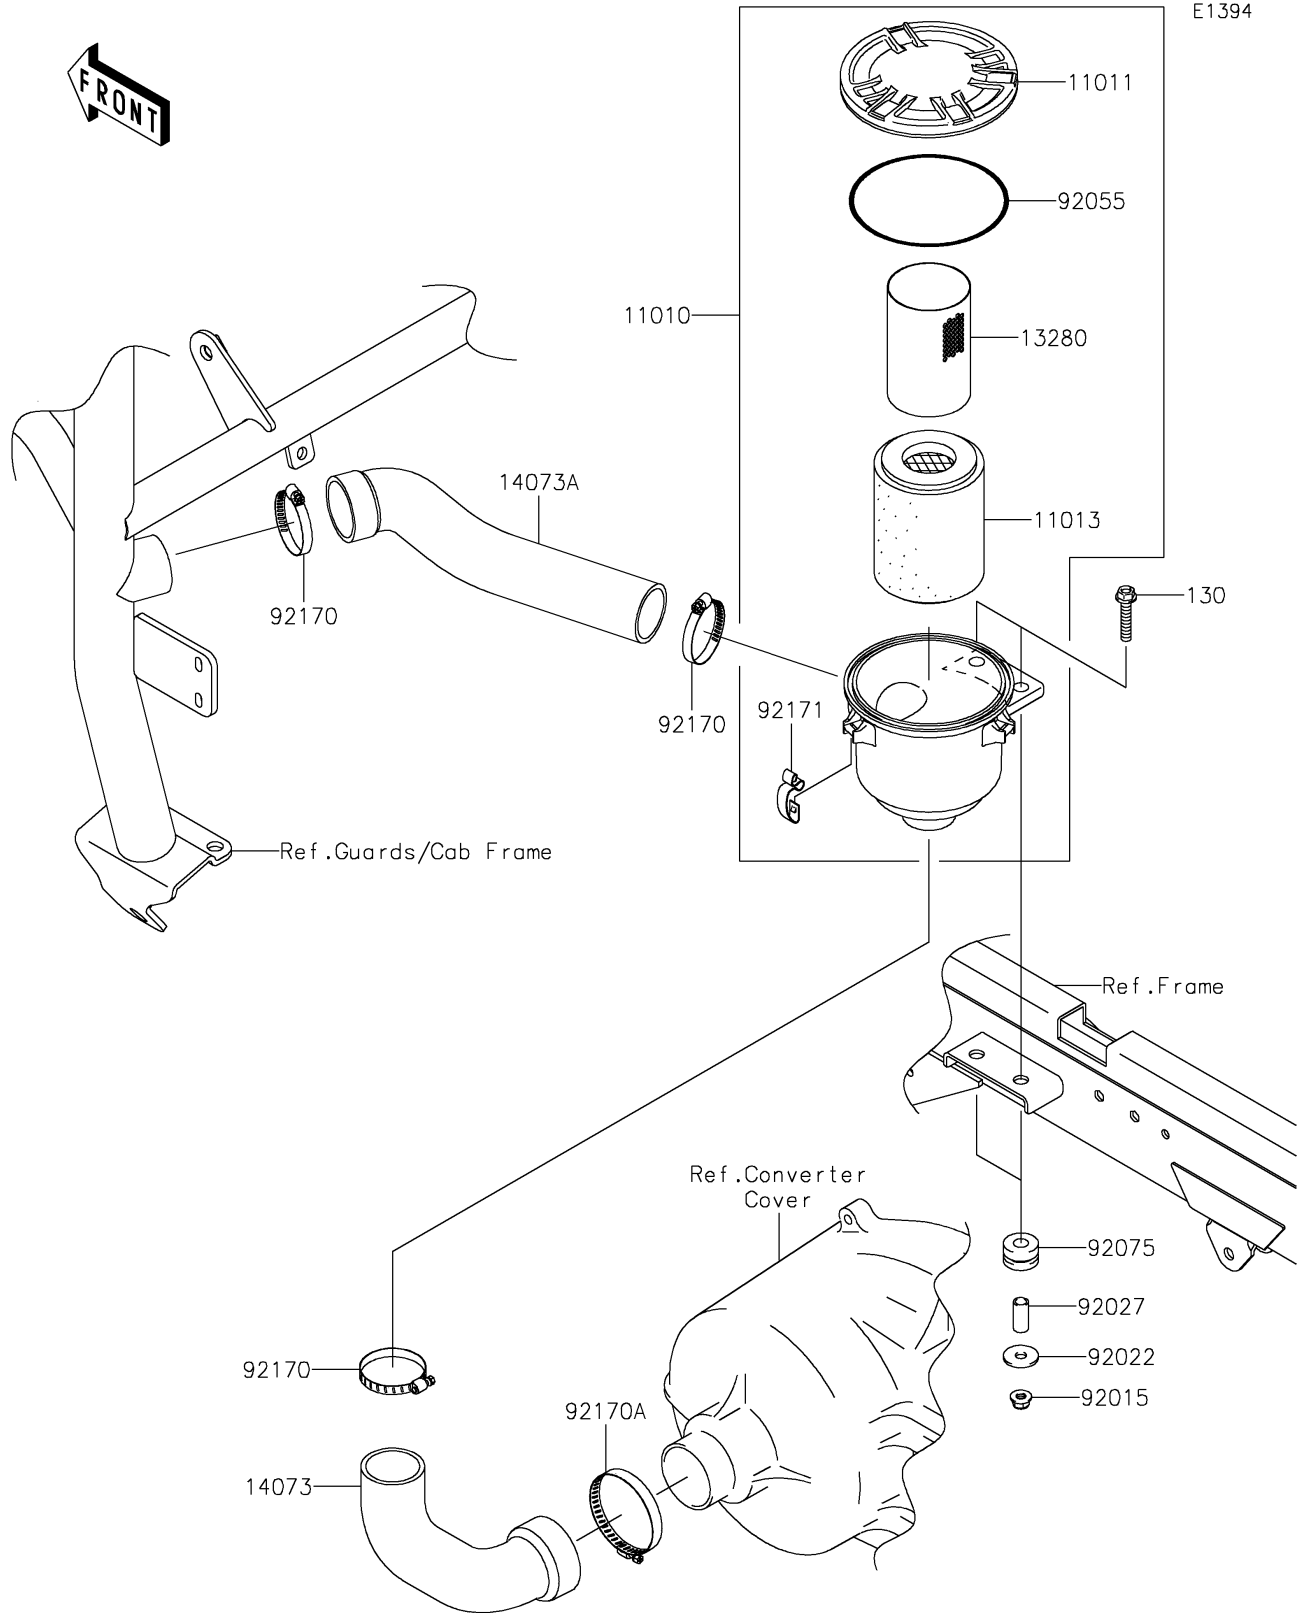

2023 MULE™ 4010 4x4 PARTS DIAGRAM

Air Cleaner-Belt Converter

2023 MULE™ 4010 4x4 PARTS LIST

Air Cleaner-Belt Converter

ITEM NAME	PART NUMBER	QUANTITY
FILTER-ASSY-AIR (Ref # 11010)	11010-0172	1
CASE-AIR FILTER,CAP (Ref # 11011)	11011-0135	1
ELEMENT-AIR FILTER (Ref # 11013)	11013-0037	1
HOLDER (Ref # 13280)	13280-0312	1
DUCT,AIR FILTER-CVT (Ref # 14073)	14073-0198	1
DUCT,BAR-AIR FILTER (Ref # 14073A)	14073-0238	1
NUT,8MM (Ref # 92015)	92015-1432	2
WASHER,9X28X2.3 (Ref # 92022)	92022-1632	2
COLLAR (Ref # 92027)	92027-4012	2
RING-O,122X4 (Ref # 92055)	92055-0167	1
DAMPER (Ref # 92075)	92075-1736	2
CLAMP (Ref # 92170)	92170-1674	3
CLAMP (Ref # 92170A)	92170-1764	1
CLAMP (Ref # 92171)	92171-0225	3
BOLT-FLANGED,8X40 (Ref # 130)	130BA0840	2