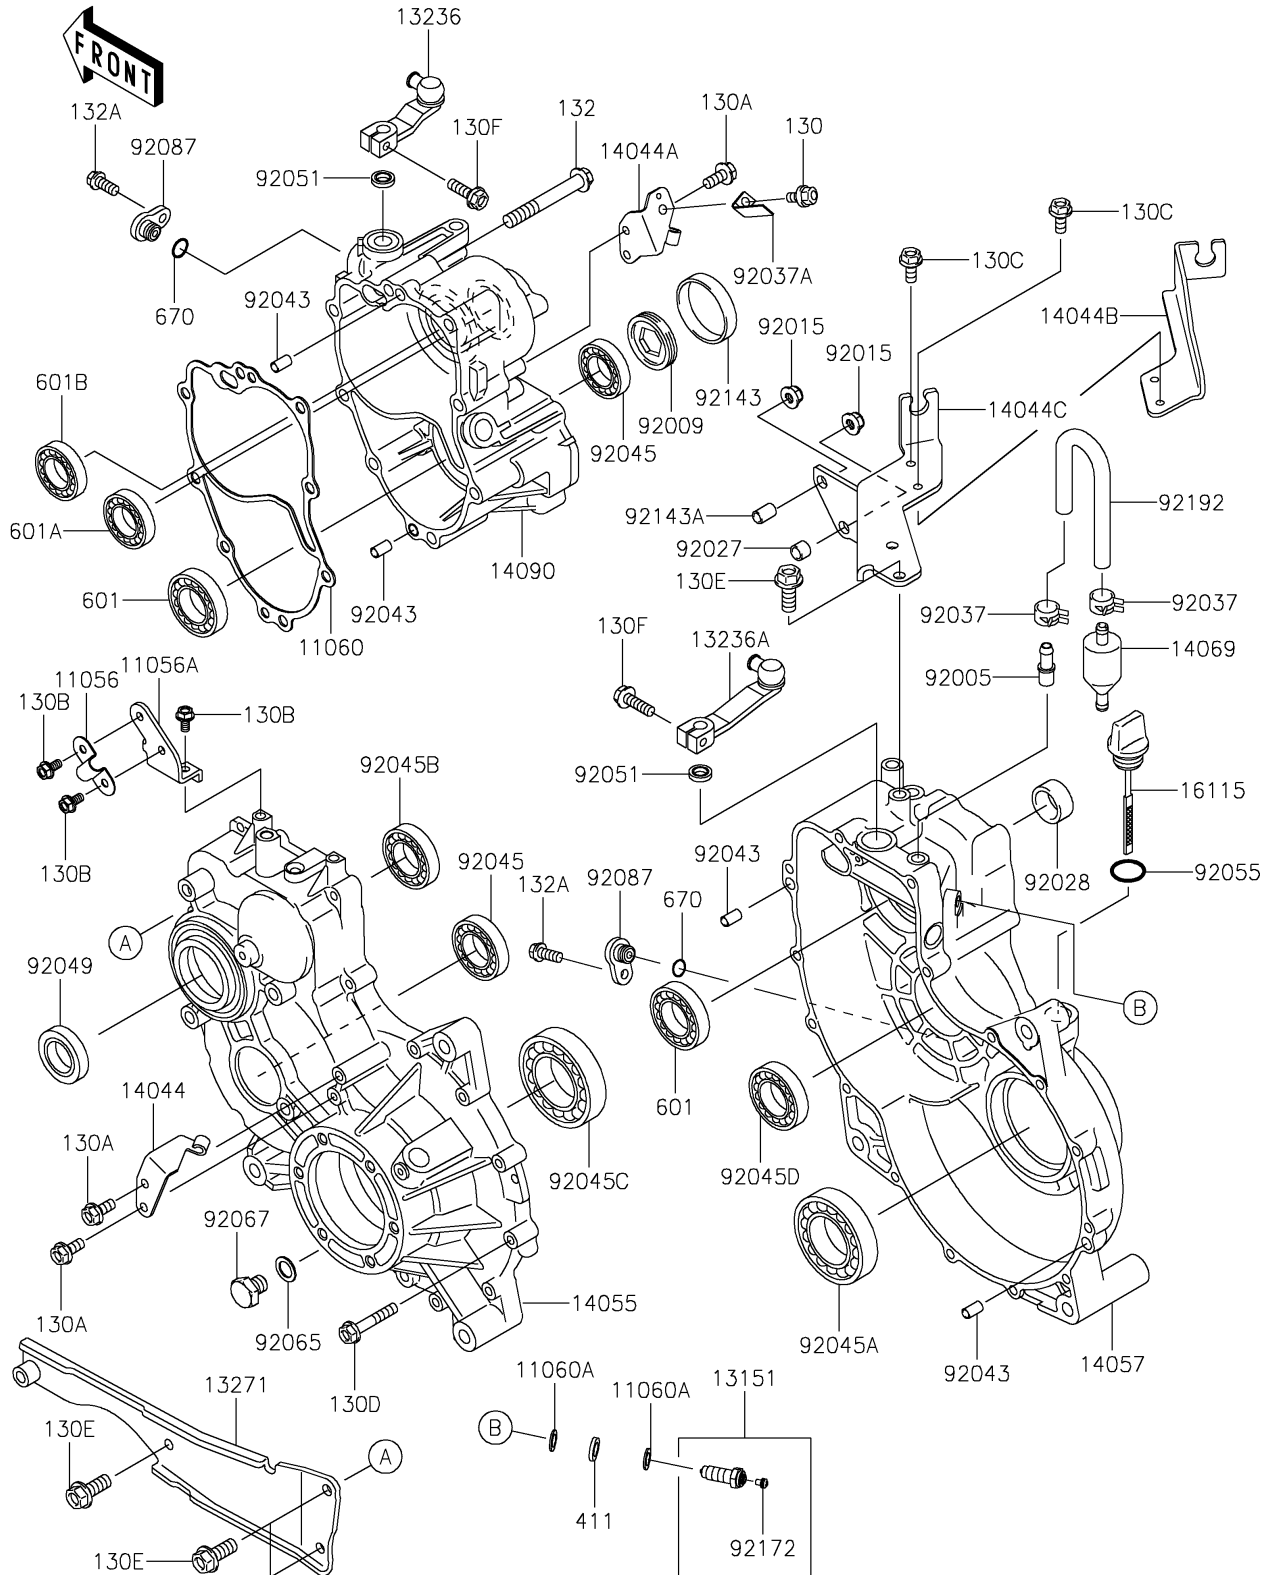

# 2021 MULE™ 4010 4x4 PARTS DIAGRAM

Gear Box

E1450

### Gear Box

ITEM NAME	PART NUMBER	QUANTITY
BRACKET,OIL PIPE (Ref # 11056)	11056-4139	1
BRACKET,OIL PIPE (Ref # 11056A)	11056-4140	1
GASKET,GEAR CASE COVER (Ref # 11060)	11060-1310	1
GASKET (Ref # 11060A)	11060-1966	2
SWITCH-COMP (Ref # 13151)	13151-1093	1
LEVER-COMP (Ref # 13236)	13236-1363	1
LEVER-COMP (Ref # 13236A)	13236-1372	1
PLATE (Ref # 13271)	13271-1604	1
HOLDER-CABLE (Ref # 14044)	14044-0003	1
HOLDER-CABLE (Ref # 14044A)	14044-0004	1
HOLDER-CABLE,HI/LOW (Ref # 14044B)	14044-1075	1
HOLDER-CABLE (Ref # 14044C)	14044-1098	1
CASE-GEAR,LH (Ref # 14055)	14055-0035	1
CASE-COMP-GEAR,RH (Ref # 14057)	14057-0011	1
BREATHER (Ref # 14069)	14069-1051	1
COVER,GEAR CASE,HI/LOW (Ref # 14090)	14090-1238	1
CAP-OIL FILLER (Ref # 16115)	16115-1060	1
FITTING,BREATHER (Ref # 92005)	92005-1127	1
SCREW,55MM (Ref # 92009)	92009-1290	1
NUT,8MM (Ref # 92015)	92015-1432	2
COLLAR,8.8X12X9 (Ref # 92027)	92027-1568	1
BUSHING,23X30X13 (Ref # 92028)	92028-132	1
CLAMP,TUBE (Ref # 92037)	92037-1505	2
CLAMP (Ref # 92037A)	92037-1680	1
PIN,6.2X8X14 (Ref # 92043)	92043-1263	4
BEARING-BALL,TMB304CCM (Ref # 92045)	92045-1142	2
BEARING-BALL,6010CM (Ref # 92045A)	92045-1162	1
BEARING-BALL,62/28 (Ref # 92045B)	92045-1207	1
BEARING-BALL,6210CM (Ref # 92045C)	92045-1213	1