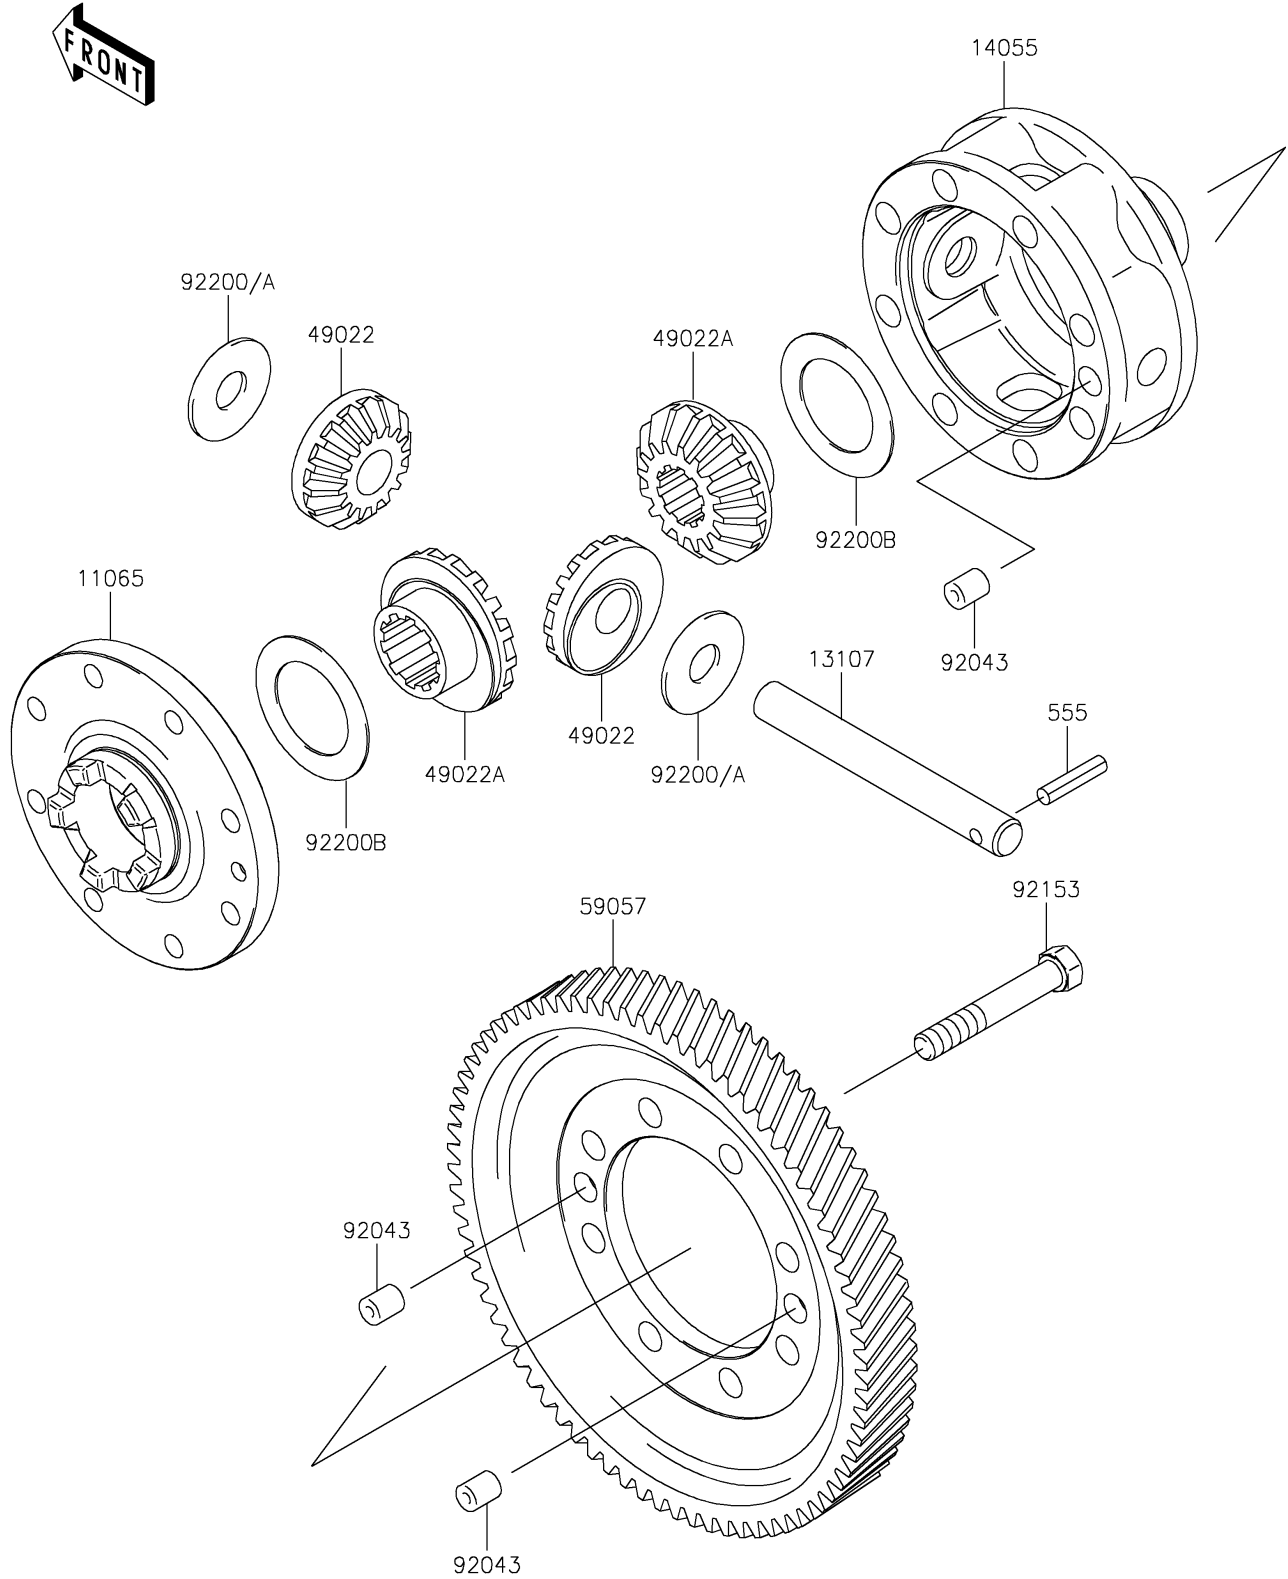

2021 MULE™ 4010 4x4 PARTS DIAGRAM

Differential

E1451

2021 MULE™ 4010 4x4 PARTS LIST

Differential

ITEM NAME	PART NUMBER	QUANTITY
CAP,GEAR CASE (Ref # 11065)	11065-0033	1
SHAFT (Ref # 13107)	13107-0922	1
CASE-GEAR,DIFFERENTIAL (Ref # 14055)	14055-0003	1
GEAR-BEVEL,10T (Ref # 49022)	49022-1105	2
GEAR-BEVEL,16T (Ref # 49022A)	49022-1117	2
GEAR-HELICAL,DIFFERENTIAL (Ref # 59057)	59057-0002	1
PIN,10X12 (Ref # 92043)	92043-0029	3
BOLT,10X63 (Ref # 92153)	92153-0331	8
WASHER,14.5X38X1.2 (Ref # 92200)	92200-0021	2
WASHER,14.5X38X1.0 (Ref # 92200A)	92200-1044	AR
WASHER,35.5X54X1.0 (Ref # 92200B)	92200-1045	2
PIN-SPRING (Ref # 555)	555A0525	1