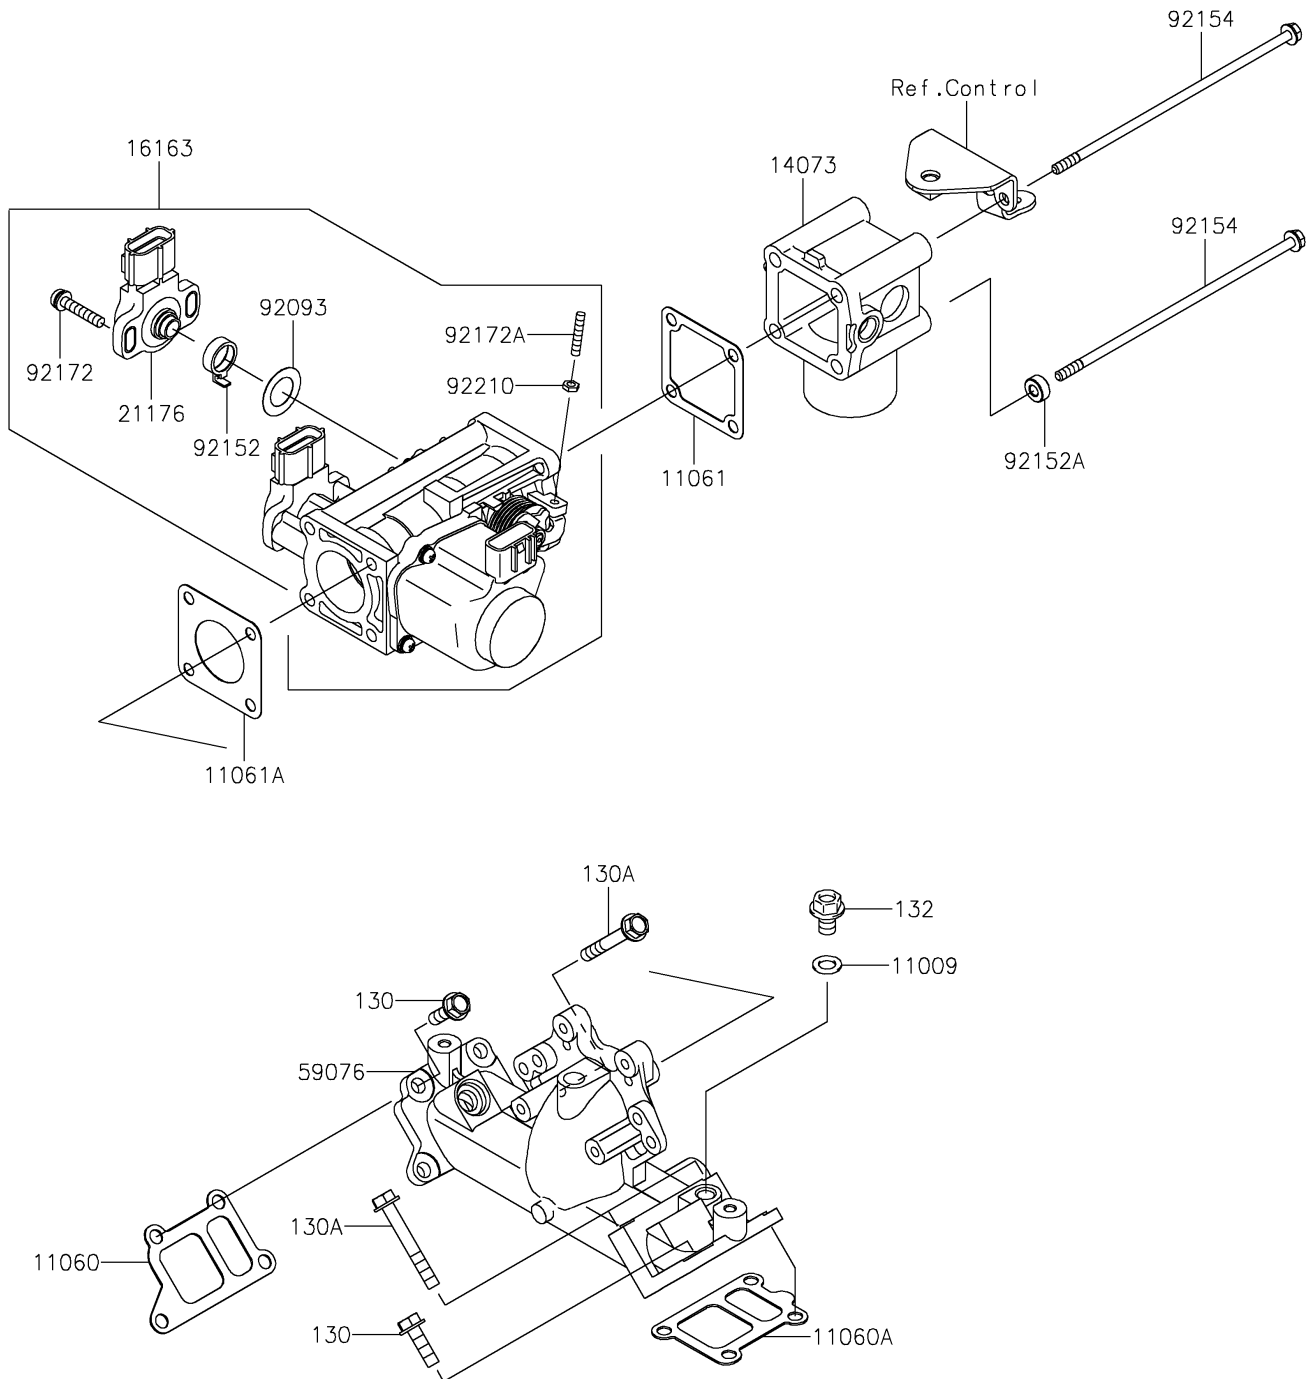

# 2021 MULE™ 4010 4x4 PARTS DIAGRAM

Throttle

E1510

## 2021 MULE™ 4010 4x4 PARTS LIST

### Throttle

ITEM NAME	PART NUMBER	QUANTITY
GASKET,8.2X14X1.0 (Ref # 11009)	11009-1344	1
GASKET,INTAKE MANIFOLD (Ref # 11060)	11060-2087	1
GASKET,INTAKE MANIFOLD (Ref # 11060A)	11060-2088	1
GASKET (Ref # 11061)	11061-0861	1
GASKET (Ref # 11061A)	11061-2179	1
DUCT (Ref # 14073)	14073-0780	1
THROTTLE-ASSY (Ref # 16163)	16163-0949	1
SENSOR (Ref # 21176)	21176-2112	1
MANIFOLD-INTAKE (Ref # 59076)	59076-0718	1
SEAL (Ref # 92093)	92093-2133	1
COLLAR (Ref # 92152)	92152-2093	1
COLLAR,LWR SIDE (Ref # 92152A)	92152-2333	2
BOLT,FLANGED,6X195 (Ref # 92154)	92154-2653	4
SCREW (Ref # 92172)	92172-0254	2
SCREW (Ref # 92172A)	92172-2106	1
NUT (Ref # 92210)	92210-2120	1
BOLT-FLANGED,6X20 (Ref # 130)	130BA0620	5
BOLT-FLANGED,6X45 (Ref # 130A)	130CA0645	3
BOLT-FLANGED-SMALL,8X12 (Ref # 132)	132BB0812	1