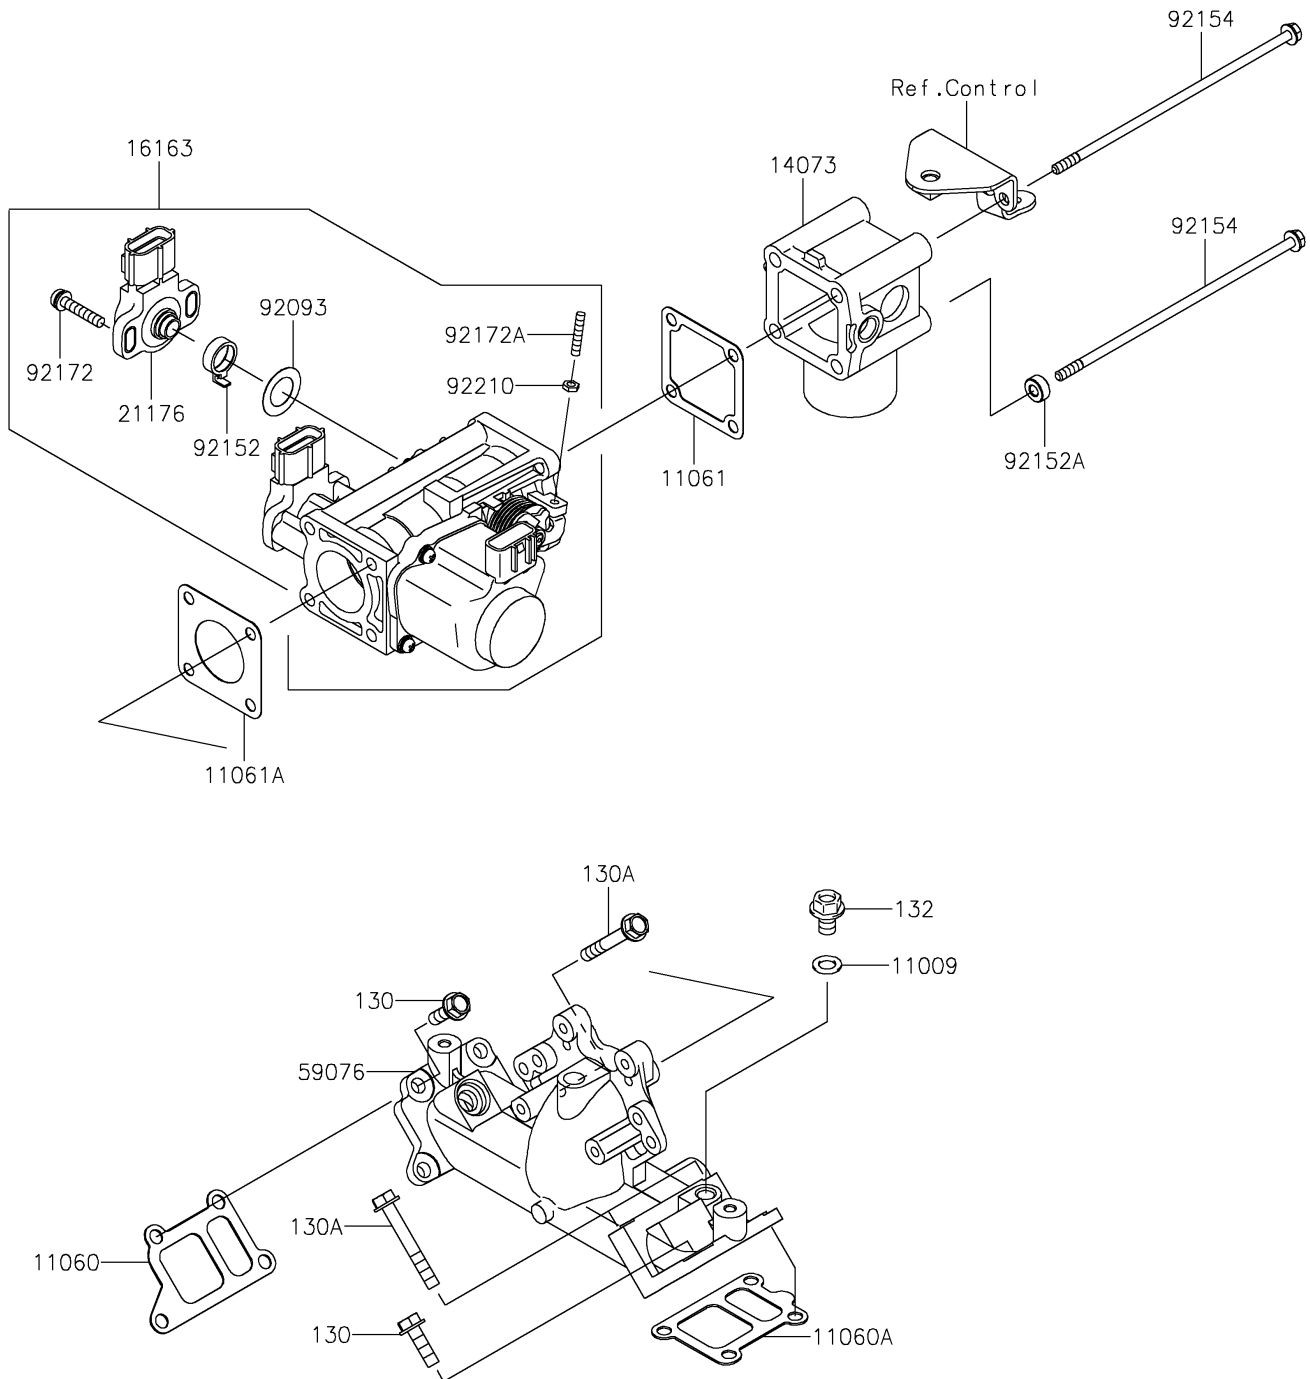

2021 MULE™ 4010 4x4 PARTS DIAGRAM

Throttle

E1510

2021 MULE™ 4010 4x4 PARTS LIST

Throttle

ITEM NAME	PART NUMBER	QUANTITY
GASKET,8.2X14X1.0 (Ref # 11009)	11009-1344	1
GASKET,INTAKE MANIFOLD (Ref # 11060)	11060-2087	1
GASKET,INTAKE MANIFOLD (Ref # 11060A)	11060-2088	1
GASKET (Ref # 11061)	11061-0861	1
GASKET (Ref # 11061A)	11061-2179	1
DUCT (Ref # 14073)	14073-0780	1
THROTTLE-ASSY (Ref # 16163)	16163-0949	1
SENSOR (Ref # 21176)	21176-2112	1
MANIFOLD-INTAKE (Ref # 59076)	59076-0718	1
SEAL (Ref # 92093)	92093-2133	1
COLLAR (Ref # 92152)	92152-2093	1
COLLAR,LWR SIDE (Ref # 92152A)	92152-2333	2
BOLT,FLANGED,6X195 (Ref # 92154)	92154-2653	4
SCREW (Ref # 92172)	92172-0254	2
SCREW (Ref # 92172A)	92172-2106	1
NUT (Ref # 92210)	92210-2120	1
BOLT-FLANGED,6X20 (Ref # 130)	130BA0620	5
BOLT-FLANGED,6X45 (Ref # 130A)	130CA0645	3
BOLT-FLANGED-SMALL,8X12 (Ref # 132)	132BB0812	1