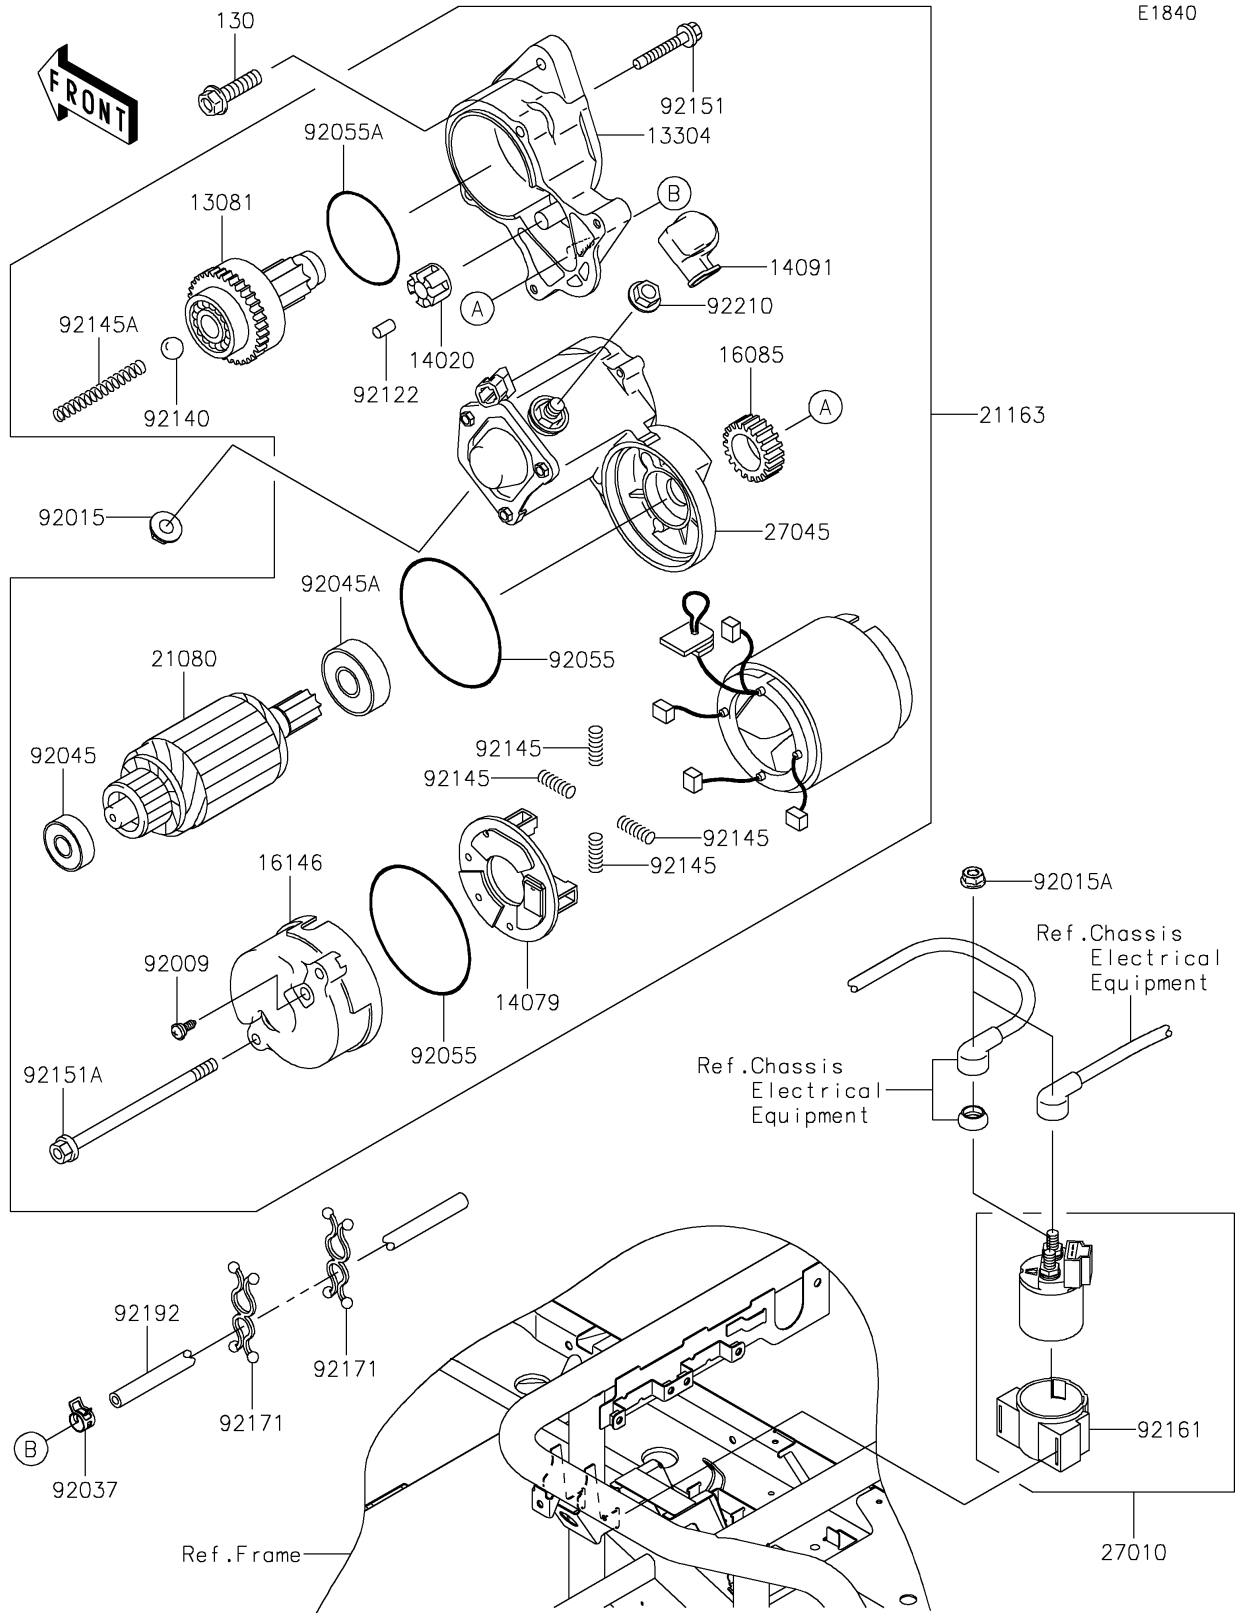

# 2021 MULE™ 4010 4x4 PARTS DIAGRAM

## Starter Motor

E1840

### Starter Motor

ITEM NAME	PART NUMBER	QUANTITY
CLUTCH-ASSY (Ref # 13081)	13081-2231	1
HOUSING-ASSY (Ref # 13304)	13304-2253	1
RETAINER (Ref # 14020)	14020-2112	1
HOLDER-ASSY (Ref # 14079)	14079-2064	1
COVER (Ref # 14091)	14091-2080	1
GEAR (Ref # 16085)	16085-2055	1
COVER-ASSY (Ref # 16146)	16146-2243	1
ARMATURE (Ref # 21080)	21080-2070	1
STARTER-ELECTRIC (Ref # 21163)	21163-2134	1
SWITCH,MAGNETIC (Ref # 27010)	27010-0766	1
SWITCH-ASSY (Ref # 27045)	27045-2020	1
SCREW (Ref # 92009)	92009-2455	2
NUT,8MM (Ref # 92015)	92015-1143	1
NUT,FLANGED,6MM (Ref # 92015A)	92015-1367	2
CLAMP (Ref # 92037)	92037-2113	1
BEARING-BALL,60102RKMDSH2C3 (Ref # 92045)	92045-2257	1
BEARING-BALL (Ref # 92045A)	92045-2258	1
RING-O (Ref # 92055)	92055-2199	2
RING-O (Ref # 92055A)	92055-2200	1
ROLLER (Ref # 92122)	92122-2057	5
BALL (Ref # 92140)	92140-2061	1
SPRING (Ref # 92145)	92145-2096	4
SPRING (Ref # 92145A)	92145-2097	1
BOLT (Ref # 92151)	92151-2167	2
BOLT (Ref # 92151A)	92151-2168	2
DAMPER,MAGNETIC SWITCH (Ref # 92161)	92161-1722	1
CLAMP (Ref # 92171)	92171-0476	2
TUBE,4.7X9.5X1000 (Ref # 92192)	92192-0937	1
NUT (Ref # 92210)	92210-2084	1

## 2021 MULE™ 4010 4x4 PARTS LIST

Starter Motor

ITEM NAME	PART NUMBER	QUANTITY
BOLT-FLANGED,8X30 (Ref # 130)	130CA0830	2