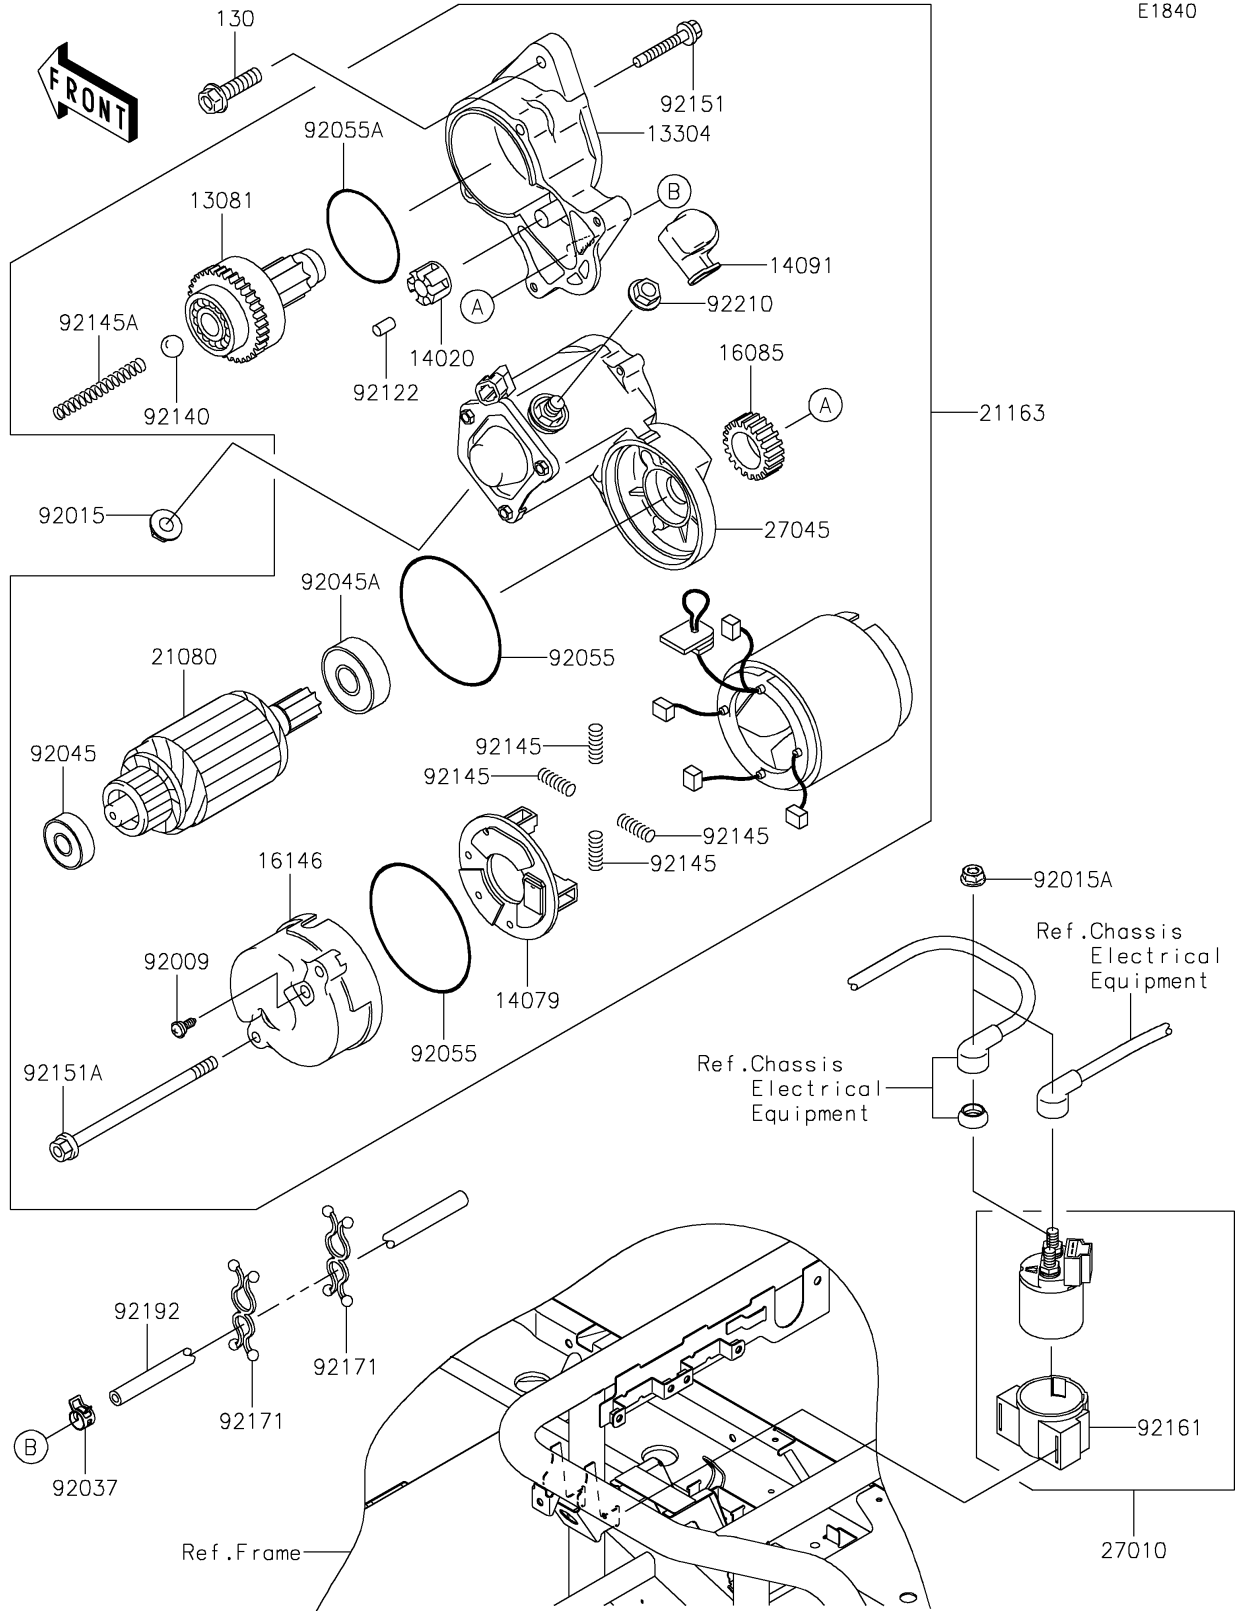

2022 MULE™ 4010 4x4 PARTS DIAGRAM

Starter Motor

E1840

2022 MULE™ 4010 4x4 PARTS LIST

Starter Motor

ITEM NAME	PART NUMBER	QUANTITY
CLUTCH-ASSY (Ref # 13081)	13081-2231	1
HOUSING-ASSY (Ref # 13304)	13304-2253	1
RETAINER (Ref # 14020)	14020-2112	1
HOLDER-ASSY (Ref # 14079)	14079-2064	1
COVER (Ref # 14091)	14091-2080	1
GEAR (Ref # 16085)	16085-2055	1
COVER-ASSY (Ref # 16146)	16146-2243	1
ARMATURE (Ref # 21080)	21080-2070	1
STARTER-ELECTRIC (Ref # 21163)	21163-2134	1
SWITCH,MAGNETIC (Ref # 27010)	27010-0766	1
SWITCH-ASSY (Ref # 27045)	27045-2020	1
SCREW (Ref # 92009)	92009-2455	2
NUT,8MM (Ref # 92015)	92015-1143	1
NUT,FLANGED,6MM (Ref # 92015A)	92015-1367	2
CLAMP (Ref # 92037)	92037-2113	1
BEARING-BALL,60102RKMDSH2C3 (Ref # 92045)	92045-2257	1
BEARING-BALL (Ref # 92045A)	92045-2258	1
RING-O (Ref # 92055)	92055-2199	2
RING-O (Ref # 92055A)	92055-2200	1
ROLLER (Ref # 92122)	92122-2057	5
BALL (Ref # 92140)	92140-2061	1
SPRING (Ref # 92145)	92145-2096	4
SPRING (Ref # 92145A)	92145-2097	1
BOLT (Ref # 92151)	92151-2167	2
BOLT (Ref # 92151A)	92151-2168	2
DAMPER,MAGNETIC SWITCH (Ref # 92161)	92161-1722	1
CLAMP (Ref # 92171)	92171-0476	2
TUBE,4.7X9.5X1000 (Ref # 92192)	92192-0937	1
NUT (Ref # 92210)	92210-2084	1

2022 MULE™ 4010 4x4 PARTS LIST

Starter Motor

ITEM NAME	PART NUMBER	QUANTITY
BOLT-FLANGED,8X30 (Ref # 130)	130CA0830	2