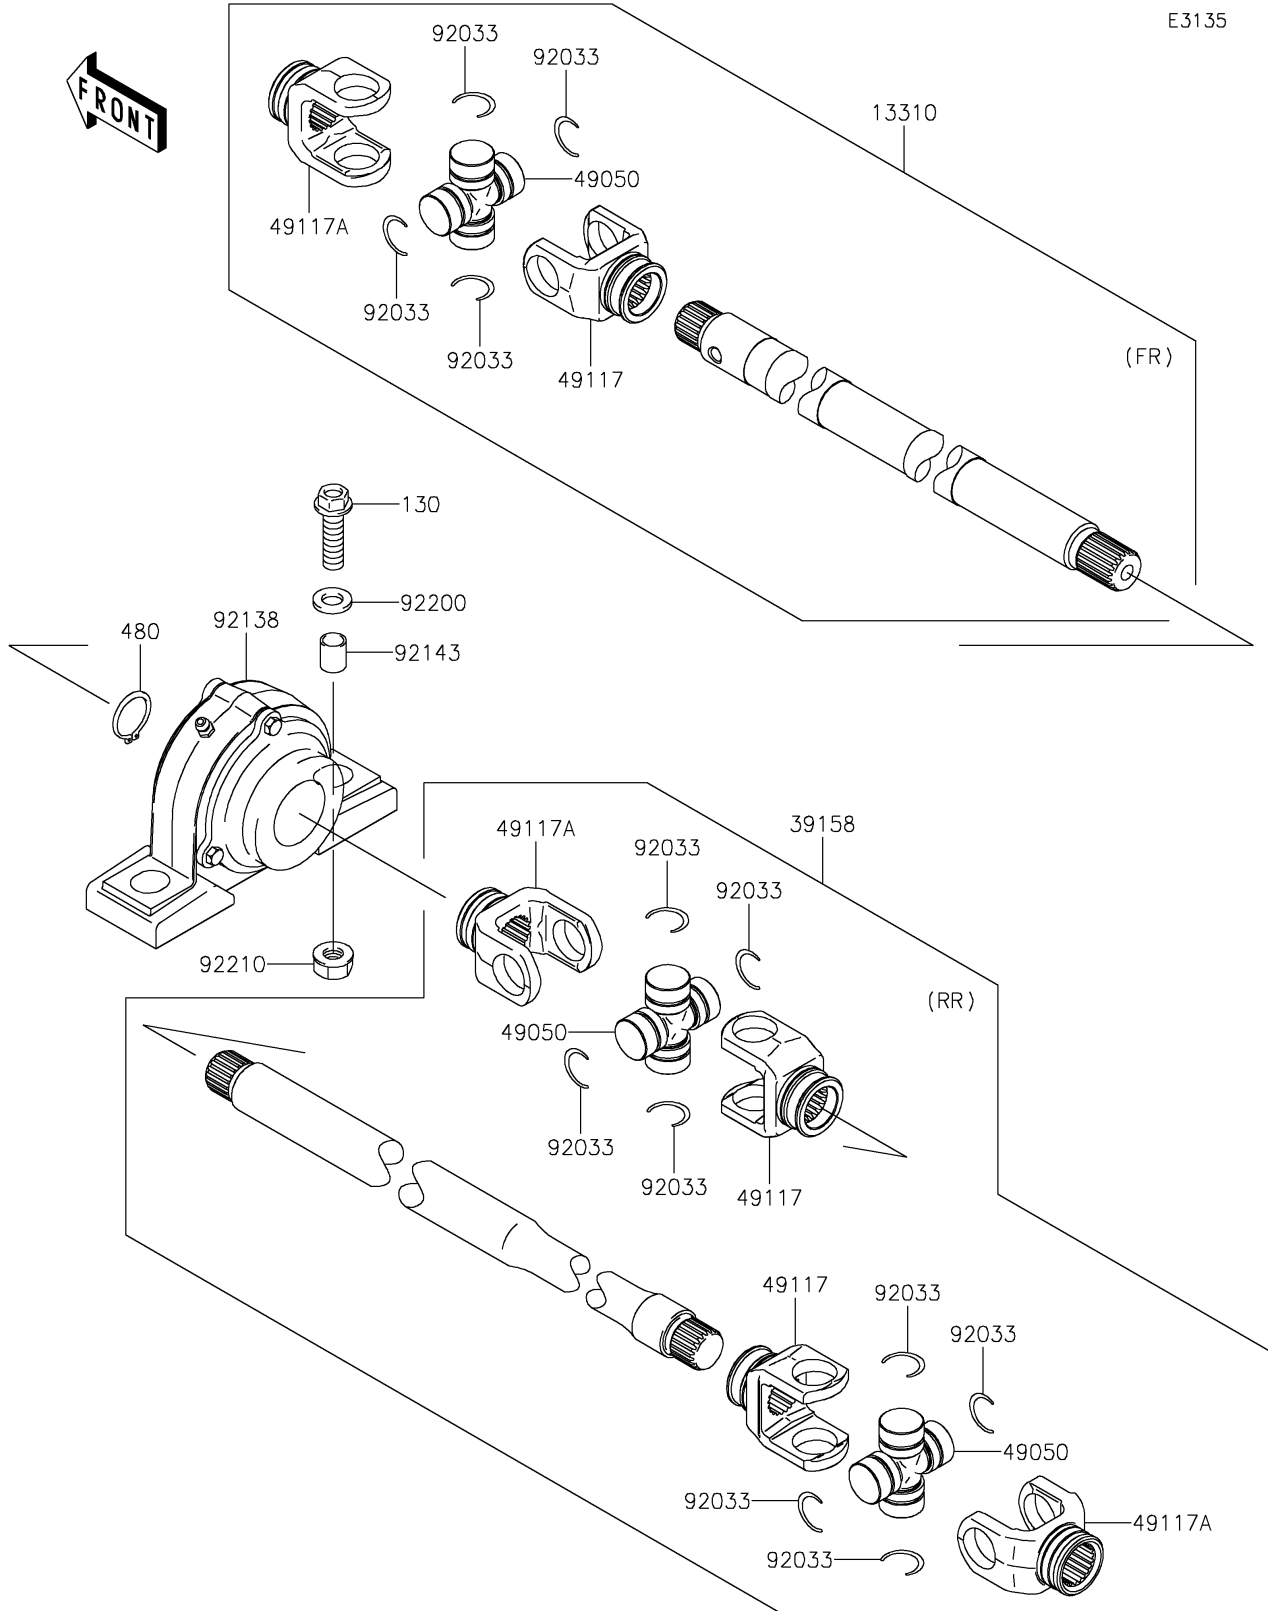

2021 MULE™ 4010 4x4 PARTS DIAGRAM

Drive Shaft-Propeller

E3135

2021 MULE™ 4010 4x4 PARTS LIST

Drive Shaft-Propeller

ITEM NAME	PART NUMBER	QUANTITY
SHAFT-ASSY (Ref # 13310)	13310-0572	1
SHAFT-ASSY-DRIVE (Ref # 39158)	39158-0304	1
SPIDER (Ref # 49050)	49050-1075	3
YOKE,DRIVE (Ref # 49117)	49117-0598	3
YOKE,DRIVE (Ref # 49117A)	49117-0599	3
RING-SNAP (Ref # 92033)	92033-1030	12
BEARING-COMP (Ref # 92138)	92138-1052	1
COLLAR,10.3X12.7X15 (Ref # 92143)	92143-1634	2
WASHER,10.5X19X2.3 (Ref # 92200)	92200-1042	2
NUT,LOCK,10MM (Ref # 92210)	92210-1204	2
BOLT-FLANGED,10X35 (Ref # 130)	130BA1035	2
CIRCLIP-TYPE-C,25MM (Ref # 480)	480J2500	1