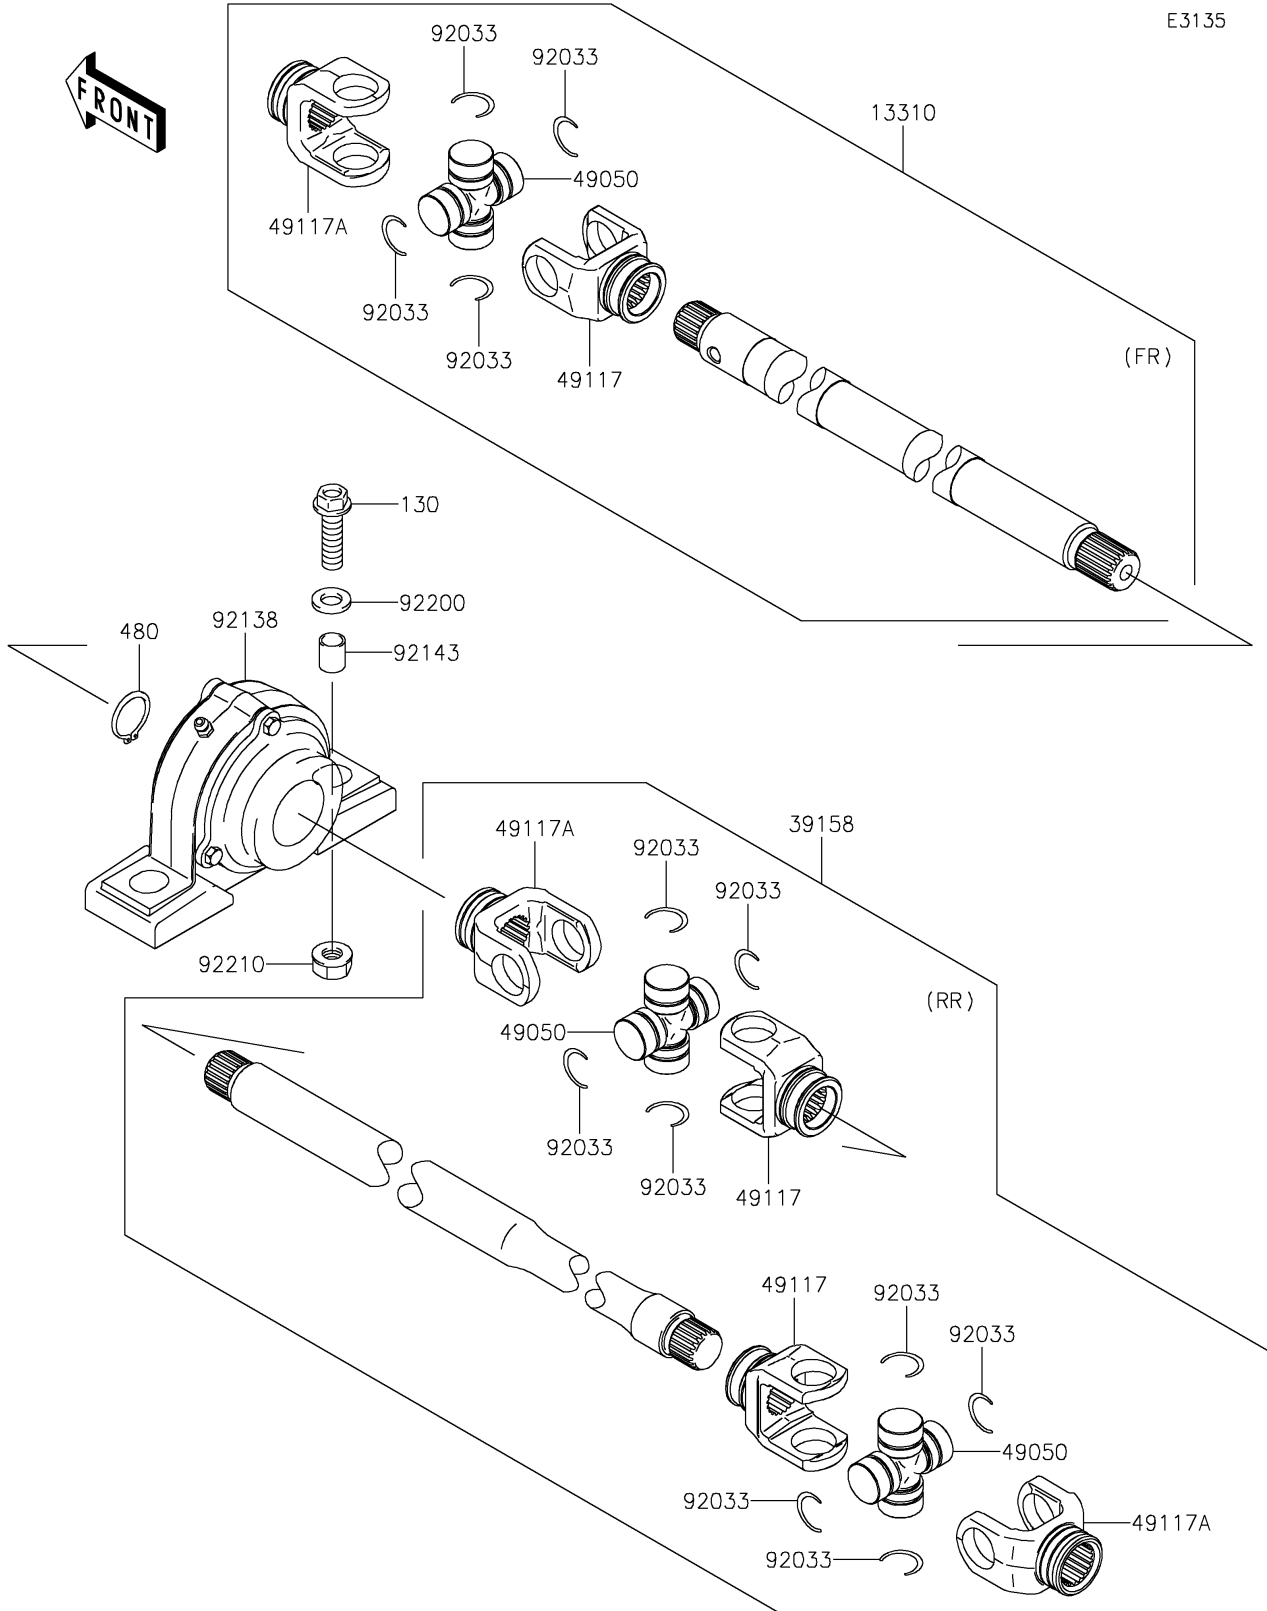

# 2021 MULE™ 4010 4x4 PARTS DIAGRAM

Drive Shaft-Propeller

E3135

## 2021 MULE™ 4010 4x4 PARTS LIST

### Drive Shaft-Propeller

ITEM NAME	PART NUMBER	QUANTITY
SHAFT-ASSY (Ref # 13310)	13310-0572	1
SHAFT-ASSY-DRIVE (Ref # 39158)	39158-0304	1
SPIDER (Ref # 49050)	49050-1075	3
YOKE,DRIVE (Ref # 49117)	49117-0598	3
YOKE,DRIVE (Ref # 49117A)	49117-0599	3
RING-SNAP (Ref # 92033)	92033-1030	12
BEARING-COMP (Ref # 92138)	92138-1052	1
COLLAR,10.3X12.7X15 (Ref # 92143)	92143-1634	2
WASHER,10.5X19X2.3 (Ref # 92200)	92200-1042	2
NUT,LOCK,10MM (Ref # 92210)	92210-1204	2
BOLT-FLANGED,10X35 (Ref # 130)	130BA1035	2
CIRCLIP-TYPE-C,25MM (Ref # 480)	480J2500	1