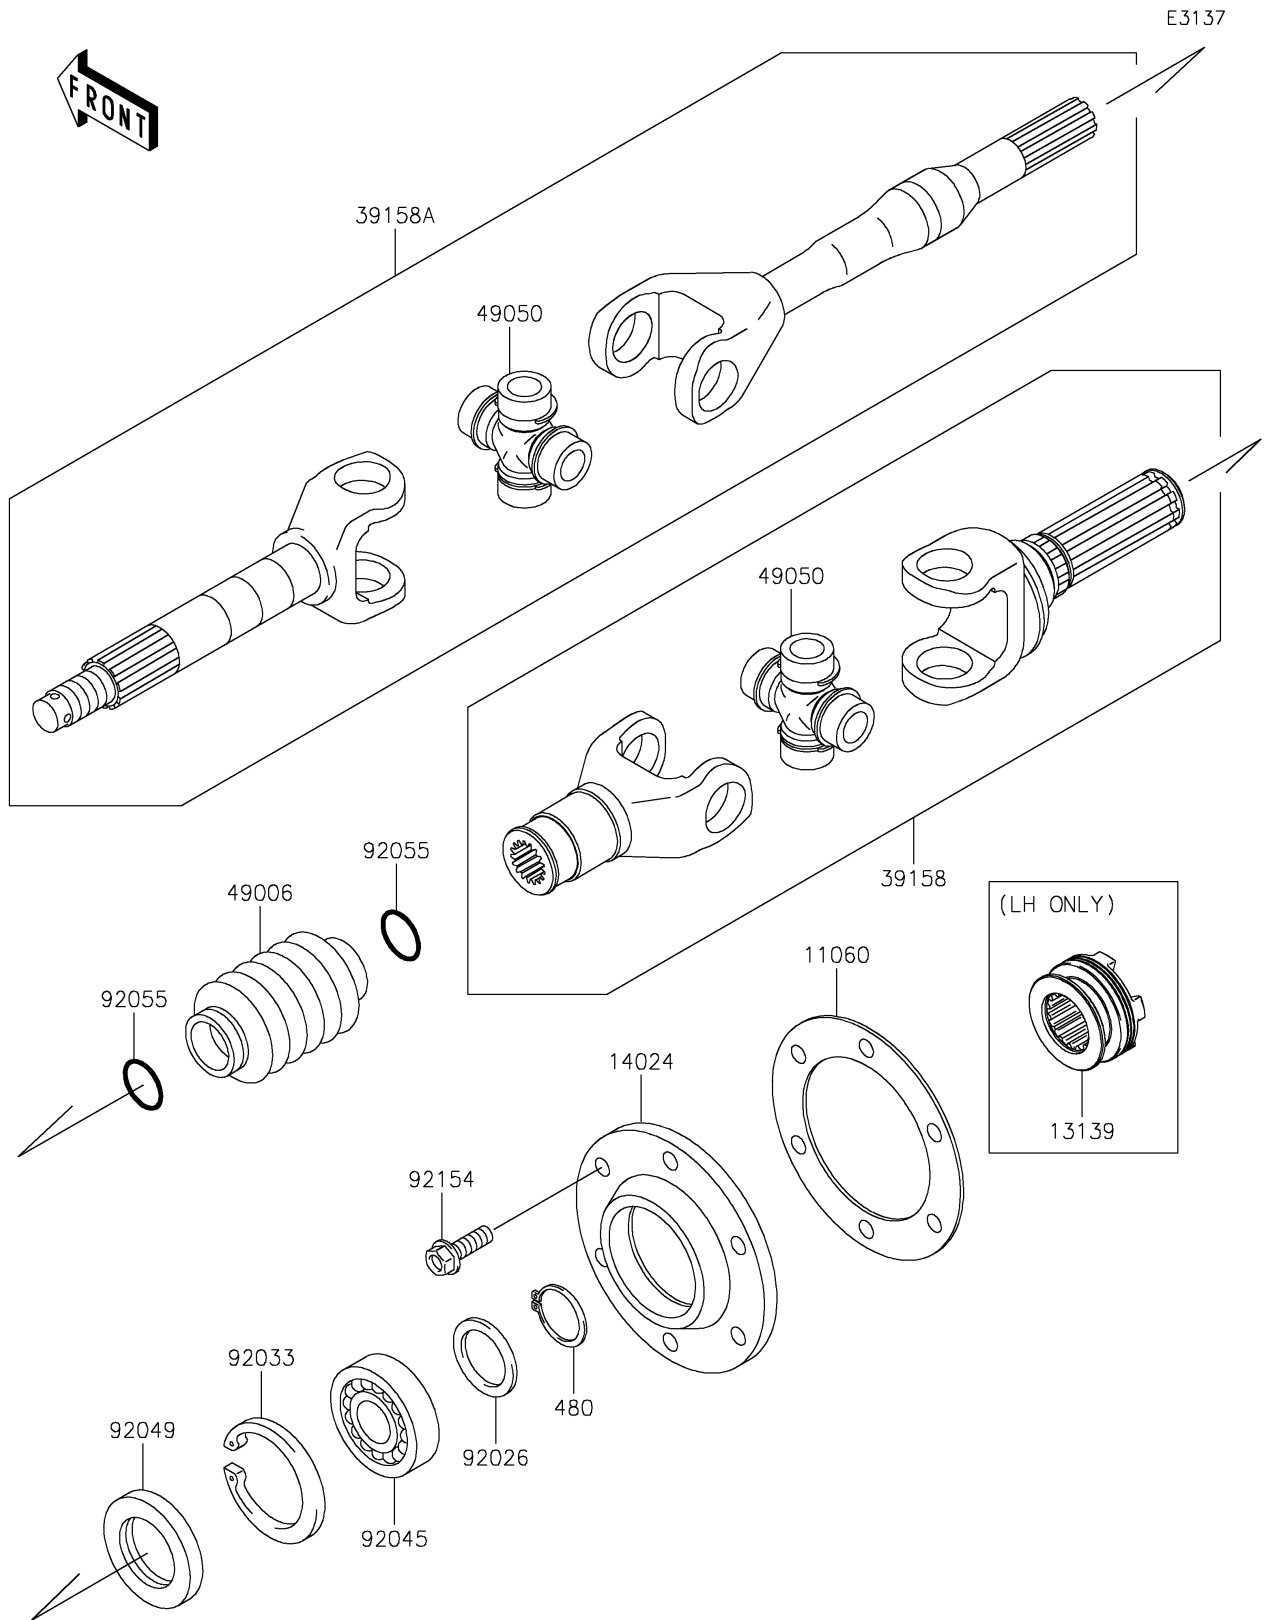

2021 MULE™ 4010 4x4 PARTS DIAGRAM

Drive Shaft-Rear

2021 MULE™ 4010 4x4 PARTS LIST

Drive Shaft-Rear

ITEM NAME	PART NUMBER	QUANTITY
GASKET,DRIVESHAFT COVER (Ref # 11060)	11060-1251	2
SHIFTER (Ref # 13139)	13139-0009	1
COVER,DRIVESHAFT (Ref # 14024)	14024-1560	2
SHAFT-ASSY-DRIVE,INSIDE (Ref # 39158)	39158-1119	2
SHAFT-ASSY-DRIVE (Ref # 39158A)	39158-1120	2
BOOT,DRIVE SHAFT (Ref # 49006)	49006-1257	2
SPIDER (Ref # 49050)	49050-0034	4
SPACER,28.1X38X2.6 (Ref # 92026)	92026-1489	2
RING-SNAP,55MM (Ref # 92033)	92033-1274	2
BEARING-BALL,6006 (Ref # 92045)	92045-1208	2
SEAL-OIL,TC35X55X8 (Ref # 92049)	92049-1298	2
RING-O,19.5X3.0 (Ref # 92055)	92055-1451	4
BOLT-FLANGED,8X25 (Ref # 92154)	92154-4079	12
CIRCLIP-TYPE-C,28MM (Ref # 480)	480J2800	2