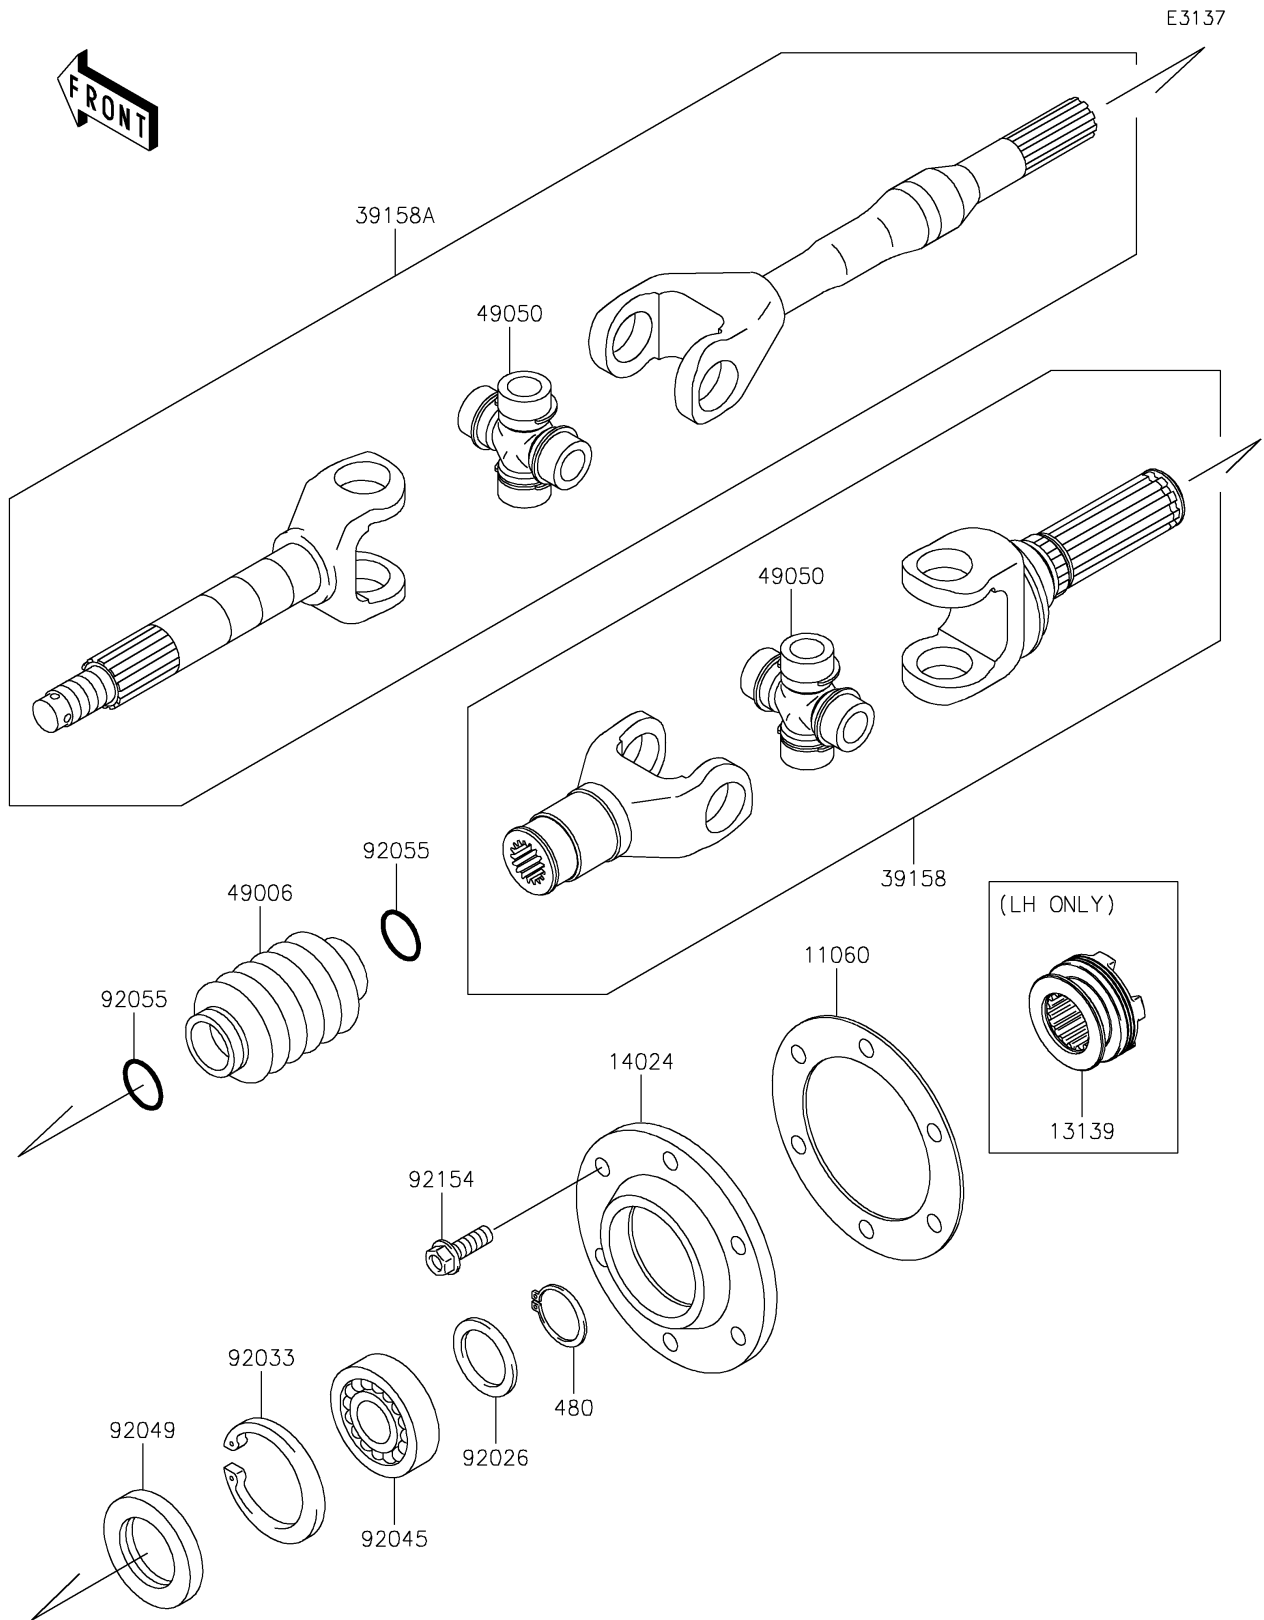

2023 MULE™ 4010 4x4 PARTS DIAGRAM

Drive Shaft-Rear

2023 MULE™ 4010 4x4 PARTS LIST

Drive Shaft-Rear

ITEM NAME	PART NUMBER	QUANTITY
GASKET,DRIVESHAFT COVER (Ref # 11060)	11060-1251	2
SHIFTER (Ref # 13139)	13139-0009	1
COVER,DRIVESHAFT (Ref # 14024)	14024-1560	2
SHAFT-ASSY-DRIVE,INSIDE (Ref # 39158)	39158-1119	2
SHAFT-ASSY-DRIVE (Ref # 39158A)	39158-1120	2
BOOT,DRIVE SHAFT (Ref # 49006)	49006-1257	2
SPIDER (Ref # 49050)	49050-0034	4
SPACER,28.1X38X2.6 (Ref # 92026)	92026-1489	2
RING-SNAP,55MM (Ref # 92033)	92033-1274	2
BEARING-BALL,6006 (Ref # 92045)	92045-1208	2
SEAL-OIL,TC35X55X8 (Ref # 92049)	92049-1298	2
RING-O,19.5X3.0 (Ref # 92055)	92055-1451	4
BOLT-FLANGED,8X25 (Ref # 92154)	92154-4079	12
CIRCLIP-TYPE-C,28MM (Ref # 480)	480J2800	2