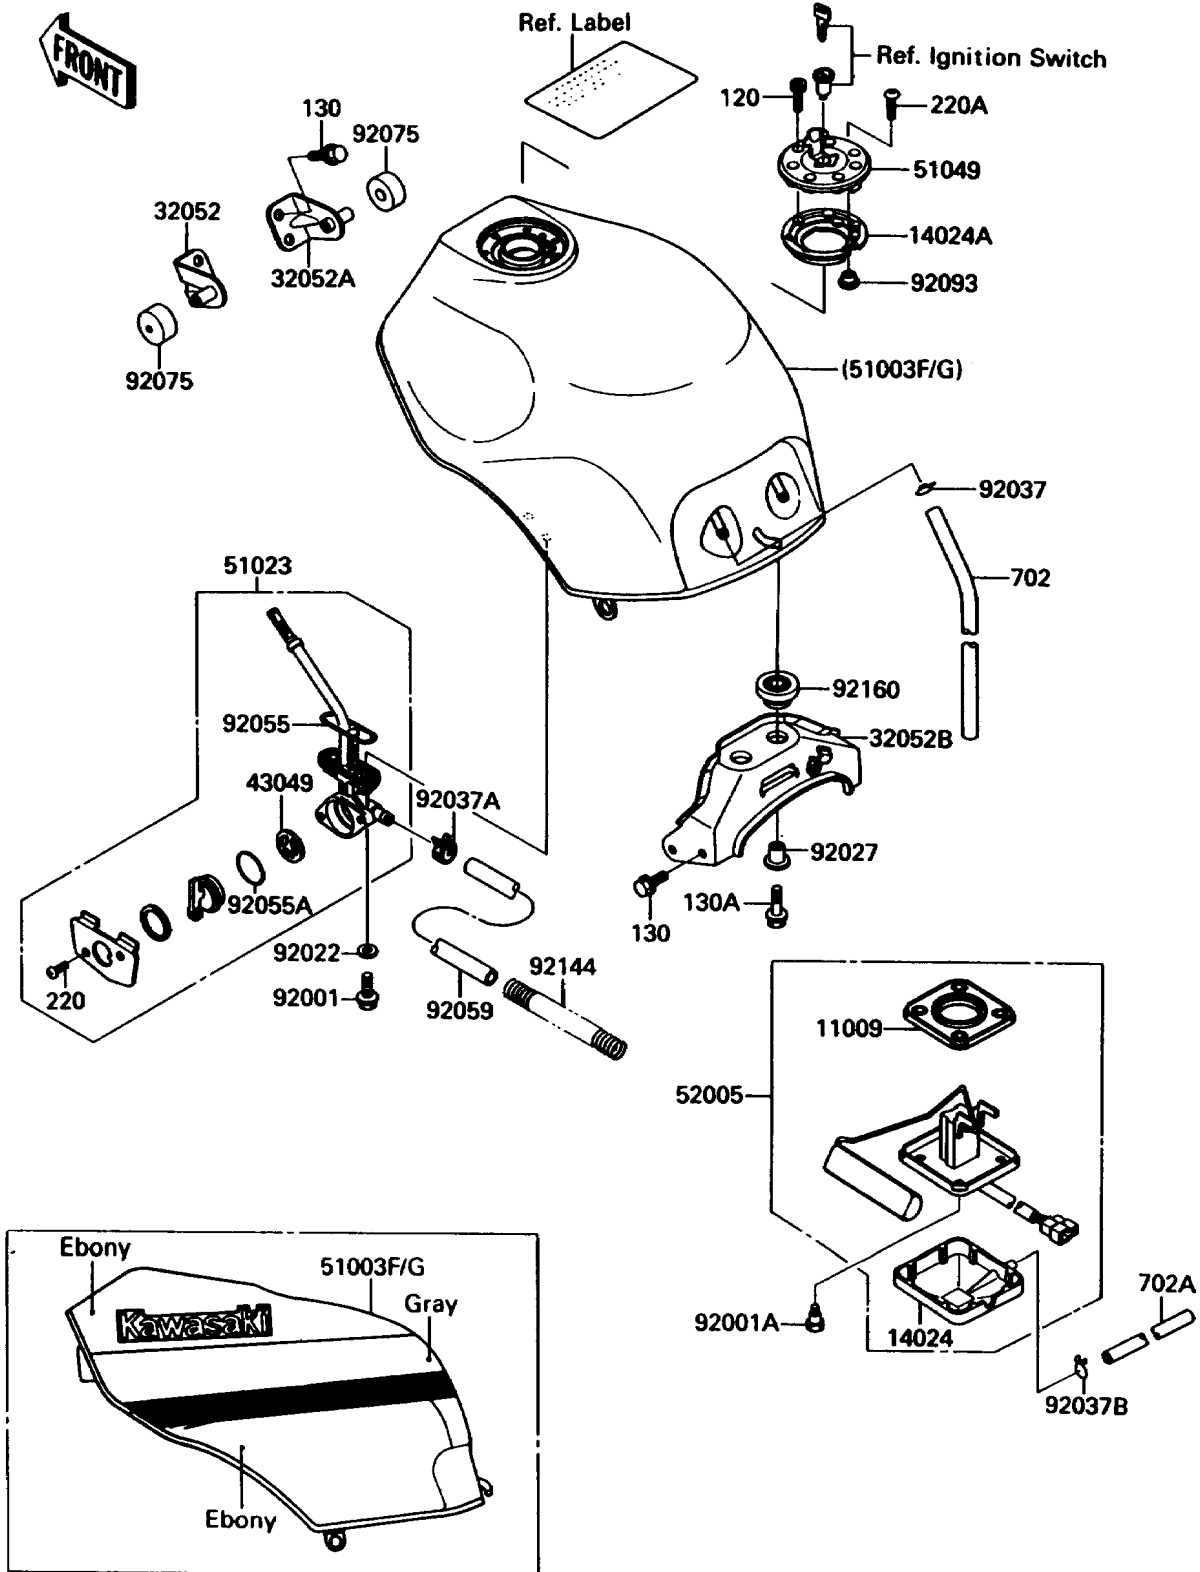

1990 Ninja® ZX™-10 PARTS DIAGRAM

Fuel Tank

F2410

1990 Ninja® ZX™-10 PARTS LIST

Fuel Tank

ITEM NAME	PART NUMBER	QUANTITY
GASKET,FUEL GAUGE (Ref # 11009)	11009-1656	1
COVER,FUEL GAUGE (Ref # 14024)	14025-1536	1
COVER,TANK CAP (Ref # 14024A)	14025-1913	1
BRACKET-TANK,FR,LH (Ref # 32052)	32052-1268	1
BRACKET-TANK,FR,RH (Ref # 32052A)	32052-1269	1
BRACKET-TANK,RR (Ref # 32052B)	32052-1270	1
PACKING,TAP VALVE (Ref # 43049)	43049-1066	1
TANK-COMP-FUEL,EBONY/GRAY (Ref # 51003F)	51003-5073-T4	1
TANK-COMP-FUEL,EBONY/GRAY (Ref # 51003G)	51003-5084-T4	1
TAP-ASSY,FUEL (Ref # 51023)	51023-1151	1
CAP-TANK,FUEL (Ref # 51049)	51049-1079	1
GAUGE,FUEL (Ref # 52005)	52005-1090	1
BOLT,6X20 (Ref # 92001)	92001-1091	2
BOLT,FUEL GAUGE (Ref # 92001A)	92001-1705	4
WASHER,6.2X11X1.5 (Ref # 92022)	92022-183	2
COLLAR,L=16.1 (Ref # 92027)	92027-1847	2
CLAMP,TUBE (Ref # 92037)	92037-010	1
CLAMP (Ref # 92037A)	92037-1181	1
CLAMP,TUBE (Ref # 92037B)	92037-147	1
RING-O,FUEL TAP PACKING (Ref # 92055)	92055-1112	1
RING-O,TAP LEVER (Ref # 92055A)	92055-1419	1
TUBE,8X13X210 (Ref # 92059)	92059-1932	1
DAMPER,FUEL TANK (Ref # 92075)	92075-125	2
SEAL,FUEL TANK CAP (Ref # 92093)	92093-1030	1
SPRING,HOSE PROTECTOR (Ref # 92144)	92144-1347	1
DAMPER (Ref # 92160)	92160-1046	2
BOLT-SOCKET (Ref # 120)	120S0512	7
BOLT-FLANGED,6X14,BLACK (Ref # 130)	130J0614	8
BOLT-FLANGED,6X25 (Ref # 130A)	130J0625	2

1990 Ninja® ZX™ -10 PARTS LIST

Fuel Tank

ITEM NAME	PART NUMBER	QUANTITY
SCREW-PAN-CROS (Ref # 220)	220C0308	2
SCREW-PAN-CROS (Ref # 220A)	220C0508	1
TUBE-RUBBER,7X10X400 (Ref # 702)	702A07400	1
TUBE-RUBBER,7X10X640 (Ref # 702A)	702A07640	1