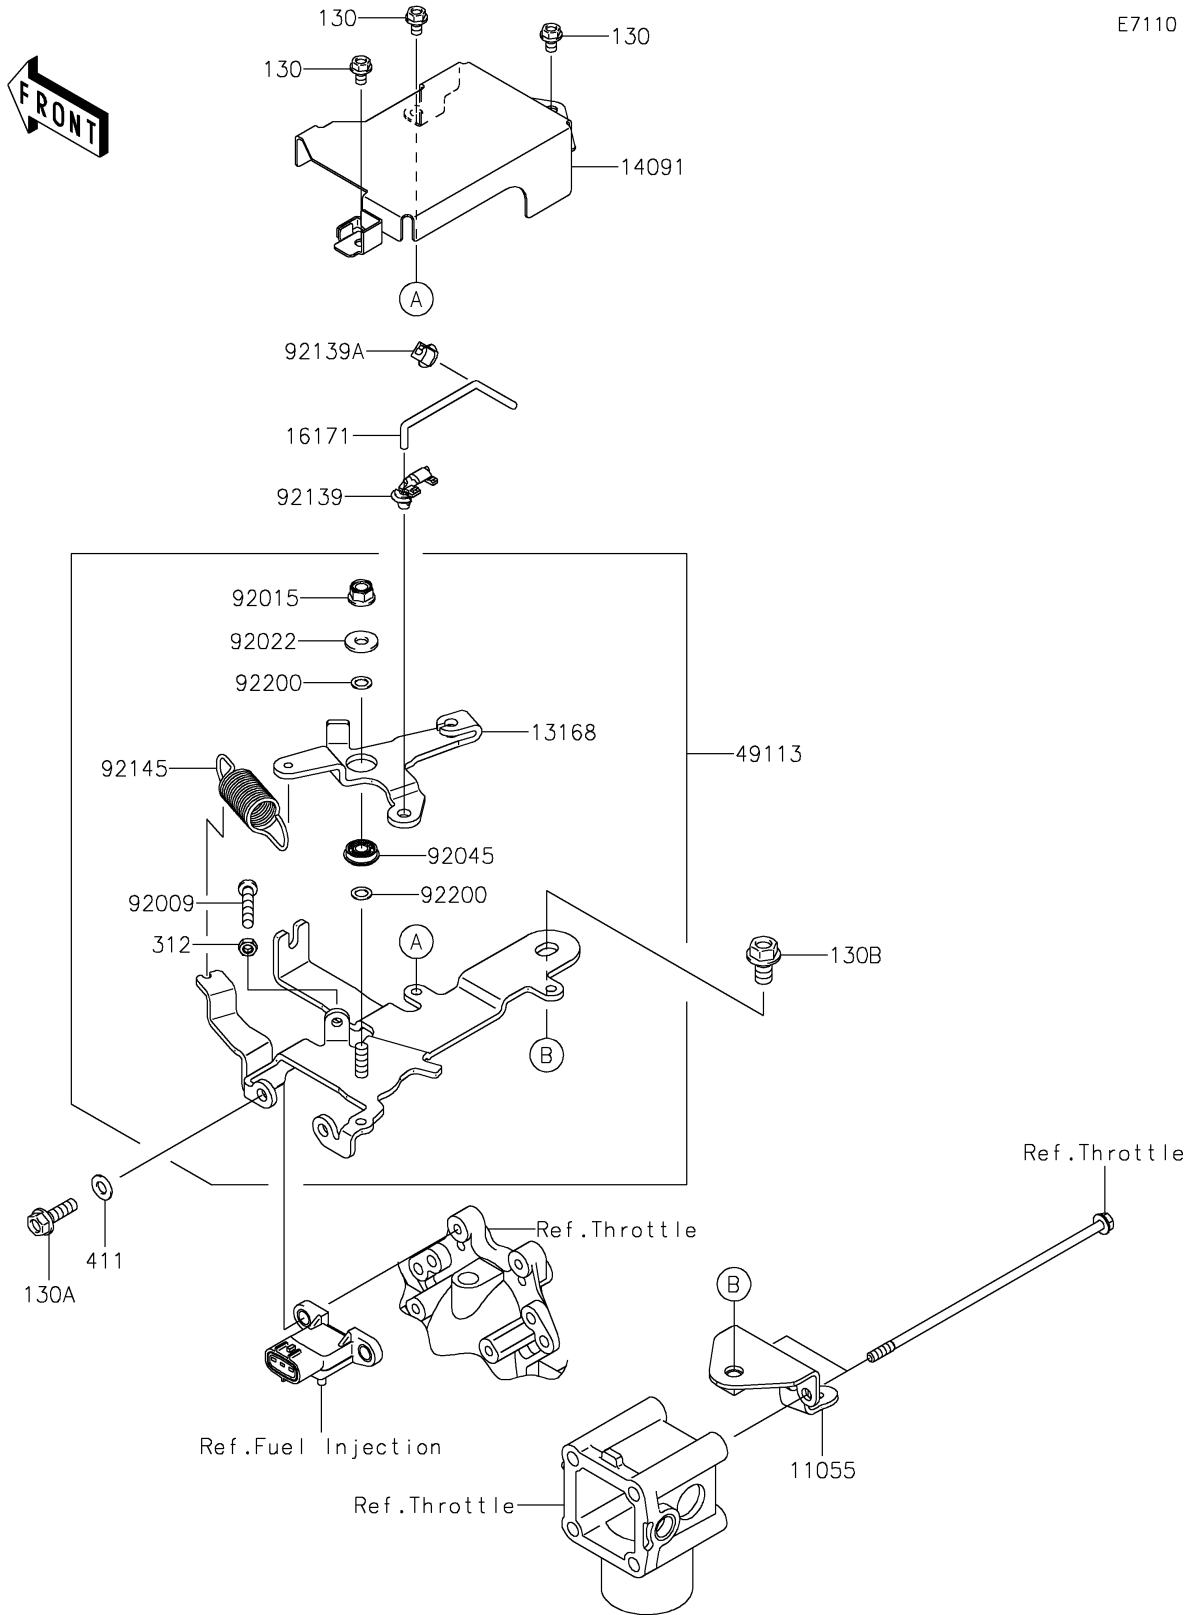

2021 MULE™ 4010 4x4 PARTS DIAGRAM

Control

E7110

2021 MULE™ 4010 4x4 PARTS LIST

Control

ITEM NAME	PART NUMBER	QUANTITY
BRACKET (Ref # 11055)	11055-2020	1
LEVER (Ref # 13168)	13168-2509	1
COVER,CONTROL PANEL (Ref # 14091)	14091-1757	1
LINK (Ref # 16171)	16171-2105	1
PANEL-COMP-CONTROL (Ref # 49113)	49113-2211	1
SCREW,5X30 (Ref # 92009)	92009-2381	1
NUT,LOCK,FLANGED,6MM (Ref # 92015)	92015-1339	1
WASHER (Ref # 92022)	92022-2247	1
BEARING-BALL,696ZZ1NR MC3 (Ref # 92045)	92045-2223	1
BUSHING,CONT-PANEL (Ref # 92139)	92139-2060	1
BUSHING,THROTTLE-BODY (Ref # 92139A)	92139-2061	1
SPRING (Ref # 92145)	92145-2186	1
WASHER,6.2X10X0.5 (Ref # 92200)	92200-2083	2
BOLT-FLANGED,5X8 (Ref # 130)	130BA0508	3
BOLT-FLANGED,6X20 (Ref # 130A)	130BA0620	2
BOLT-FLANGED,8X14 (Ref # 130B)	130BA0814	1
NUT-HEX,5MM (Ref # 312)	312AA0500	1
WASHER-PLAIN,6MM (Ref # 411)	411AB0600	2