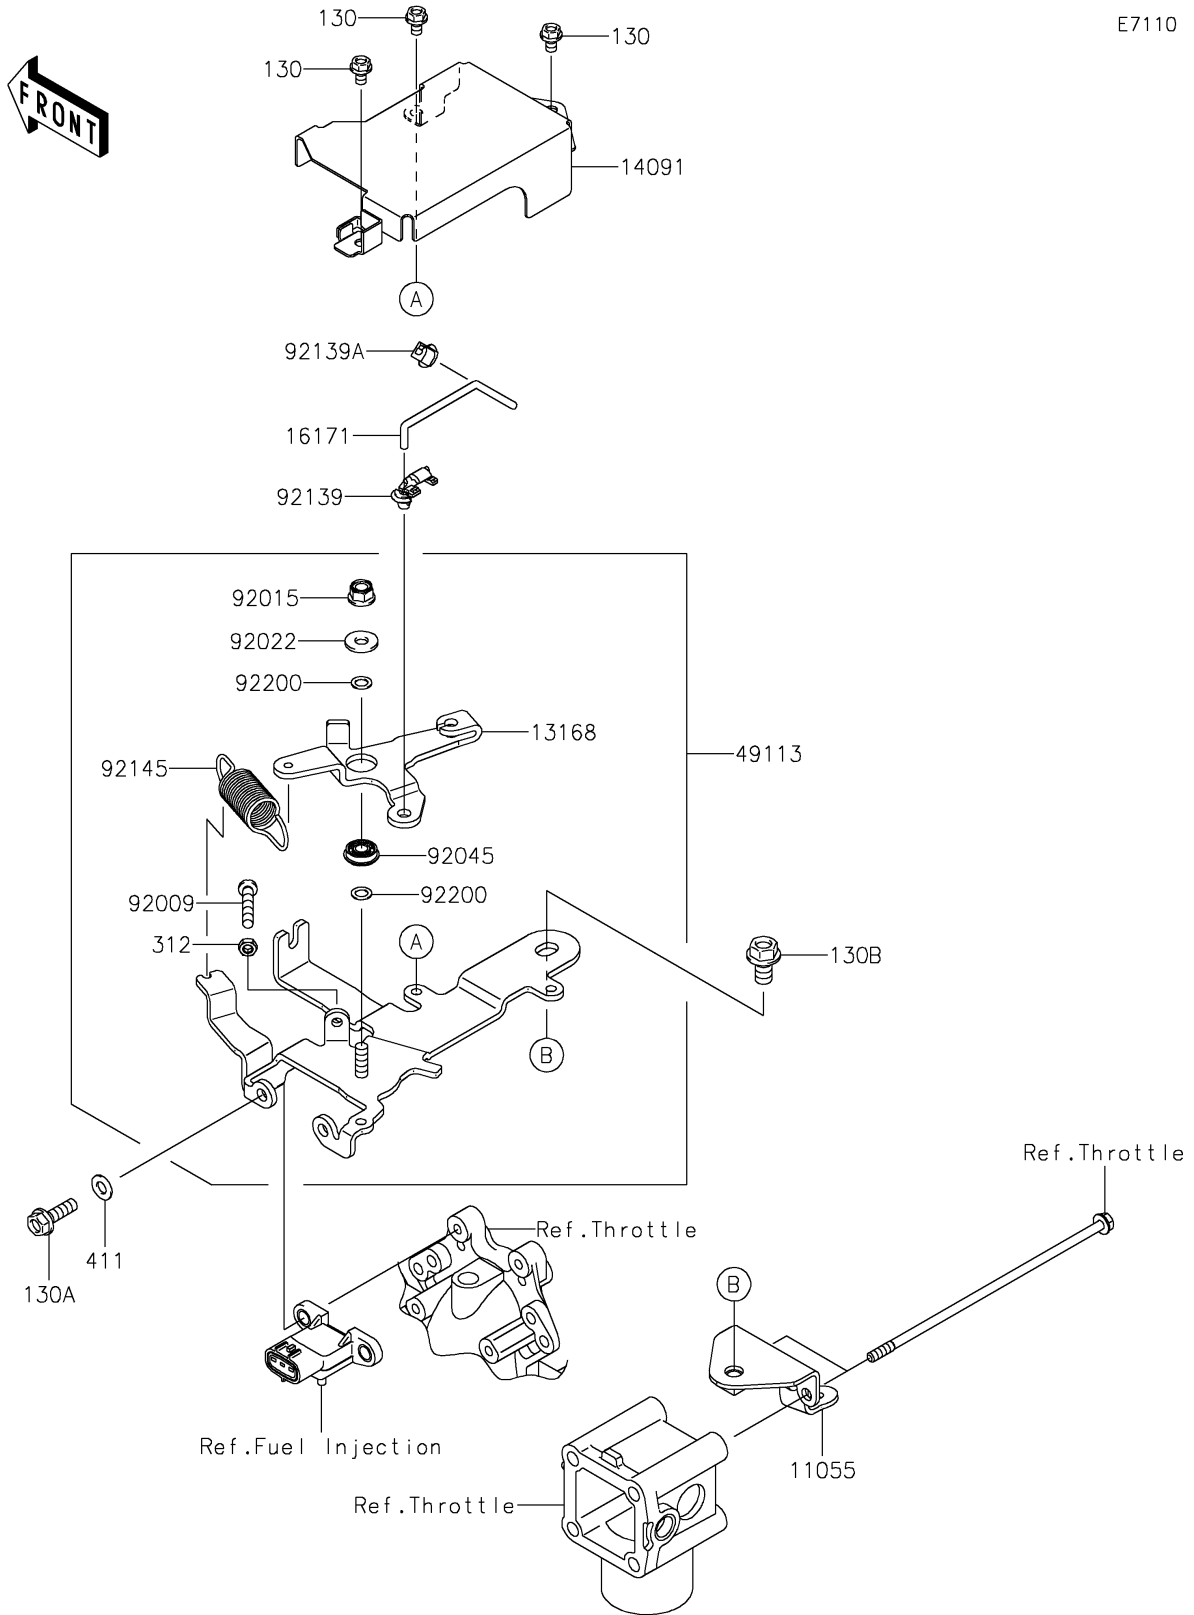

2022 MULE™ 4010 4x4 PARTS DIAGRAM

Control

E7110

2022 MULE™ 4010 4x4 PARTS LIST

Control

ITEM NAME	PART NUMBER	QUANTITY
BRACKET (Ref # 11055)	11055-2020	1
LEVER (Ref # 13168)	13168-2509	1
COVER,CONTROL PANEL (Ref # 14091)	14091-1757	1
LINK (Ref # 16171)	16171-2105	1
PANEL-COMP-CONTROL (Ref # 49113)	49113-2211	1
SCREW,5X30 (Ref # 92009)	92009-2381	1
NUT,LOCK,FLANGED,6MM (Ref # 92015)	92015-1339	1
WASHER (Ref # 92022)	92022-2247	1
BEARING-BALL,696ZZ1NR MC3 (Ref # 92045)	92045-2223	1
BUSHING,CONT-PANEL (Ref # 92139)	92139-2060	1
BUSHING,THROTTLE-BODY (Ref # 92139A)	92139-2061	1
SPRING (Ref # 92145)	92145-2186	1
WASHER,6.2X10X0.5 (Ref # 92200)	92200-2083	2
BOLT-FLANGED,5X8 (Ref # 130)	130BA0508	3
BOLT-FLANGED,6X20 (Ref # 130A)	130BA0620	2
BOLT-FLANGED,8X14 (Ref # 130B)	130BA0814	1
NUT-HEX,5MM (Ref # 312)	312AA0500	1
WASHER-PLAIN,6MM (Ref # 411)	411AB0600	2