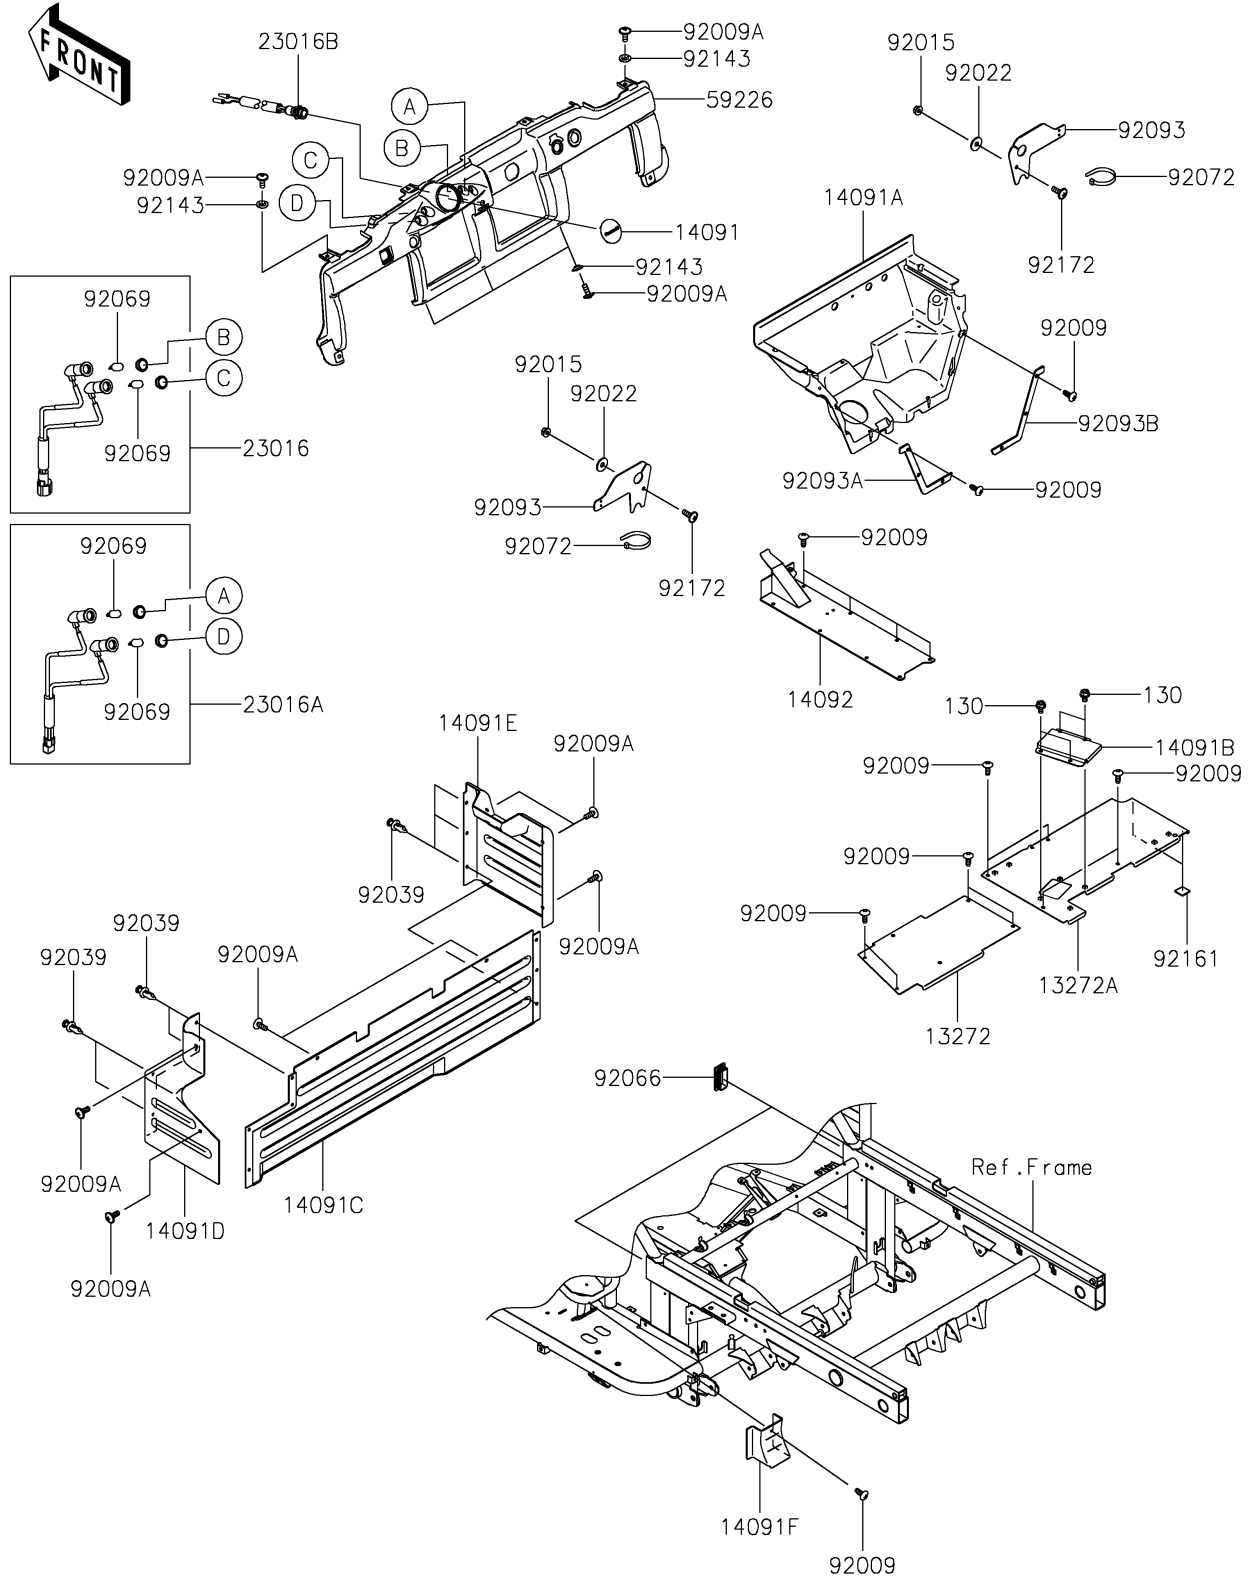

# 2021 MULE™ 4010 4x4 PARTS DIAGRAM

## Frame Fittings

F2131

## 2021 MULE™ 4010 4x4 PARTS LIST

### Frame Fittings

ITEM NAME	PART NUMBER	QUANTITY
PLATE (Ref # 13272)	13272-0284	1
PLATE (Ref # 13272A)	13272-0285	1
COVER,SPEEDOMETER,F.BLACK (Ref # 14091)	14091-0929-6Z	1
COVER,FLOOR (Ref # 14091A)	14091-1378	1
COVER (Ref # 14091B)	14091-1666	1
COVER,FRONT SEAT,CNT (Ref # 14091C)	14091-7531	1
COVER,FRONT SEAT,LH (Ref # 14091D)	14091-7541	1
COVER,FRONT SEAT,RH (Ref # 14091E)	14091-7542	1
COVER,PARKING CABLE (Ref # 14091F)	14091-7551	1
COVER,FLOOR,CNT,FR (Ref # 14092)	14092-0832	1
LAMP-ASSY,PARKING&WATER TEMP (Ref # 23016)	23016-0649	1
LAMP-ASSY,DFI&OIL PRESSURE (Ref # 23016A)	23016-0650	1
LAMP-ASSY,LED (Ref # 23016B)	23016-0651	1
PANEL-CONTROL (Ref # 59226)	59226-0749	1
SCREW,TAPPING,6X16 (Ref # 92009)	92009-1166	23
SCREW,6X16 (Ref # 92009A)	92009-1621	12
NUT,FLANGED,6MM (Ref # 92015)	92015-1367	2
WASHER,6.5X20X1.6,BLACK (Ref # 92022)	92022-1346	2
RIVET (Ref # 92039)	92039-0776	7
PLUG (Ref # 92066)	92066-7505	2
BULB,12V 1.7W,T10WB (Ref # 92069)	92069-0103	4
BAND,L=368.3 (Ref # 92072)	92072-3872	2
SEAL,LOWER COVER (Ref # 92093)	92093-0181	2
SEAL,FRONT FENDER,LH (Ref # 92093A)	92093-1293	1
SEAL,FRONT FENDER,RH (Ref # 92093B)	92093-1294	1
COLLAR (Ref # 92143)	92143-1087	5
DAMPER (Ref # 92161)	92161-0020	2
SCREW,6X18 (Ref # 92172)	92172-0002	2
BOLT-FLANGED,6X10 (Ref # 130)	130BA0610	4