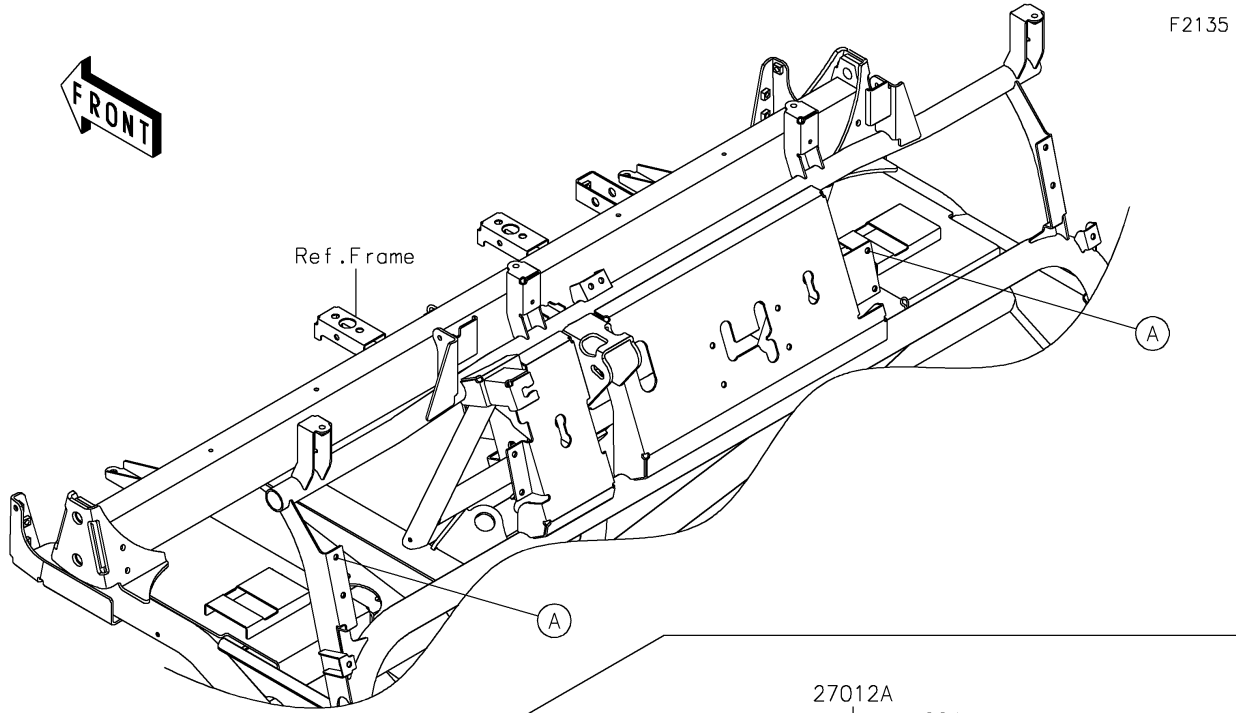

2021 MULE™ 4010 4x4 PARTS DIAGRAM

Front Box

2021 MULE™ 4010 4x4 PARTS LIST

Front Box

ITEM NAME	PART NUMBER	QUANTITY
COVER,STORAGE GRIP,F.BLACK (Ref # 14091)	14091-1659-6Z	2
COVER,CONTROL PANEL,F.BLACK (Ref # 14091A)	14091-1660-6Z	2
HOOK (Ref # 27012)	27012-1607	2
HOOK (Ref # 27012A)	27012-1612	2
CASE-STORAGE,F.BLACK (Ref # 39012)	39012-1061-6Z	2
TRIM-SEAL,L=774 (Ref # 39145)	39145-1130	2
SCREW,TAPPING,4X12 (Ref # 92009)	92009-1444	4
SCREW,6X16 (Ref # 92009A)	92009-1621	8
RIVET (Ref # 92039)	92039-1041	4
PIN,6X14.5 (Ref # 92043)	92043-125	4
COLLAR (Ref # 92143)	92143-1087	8
SCREW-PAN-WP-CROS,4X12 (Ref # 224)	224AB0412	4
NUT-HEX,4MM (Ref # 311)	311AA0400	4
PIN-SNAP,1.2X21.2 (Ref # 554)	554DA0600	4