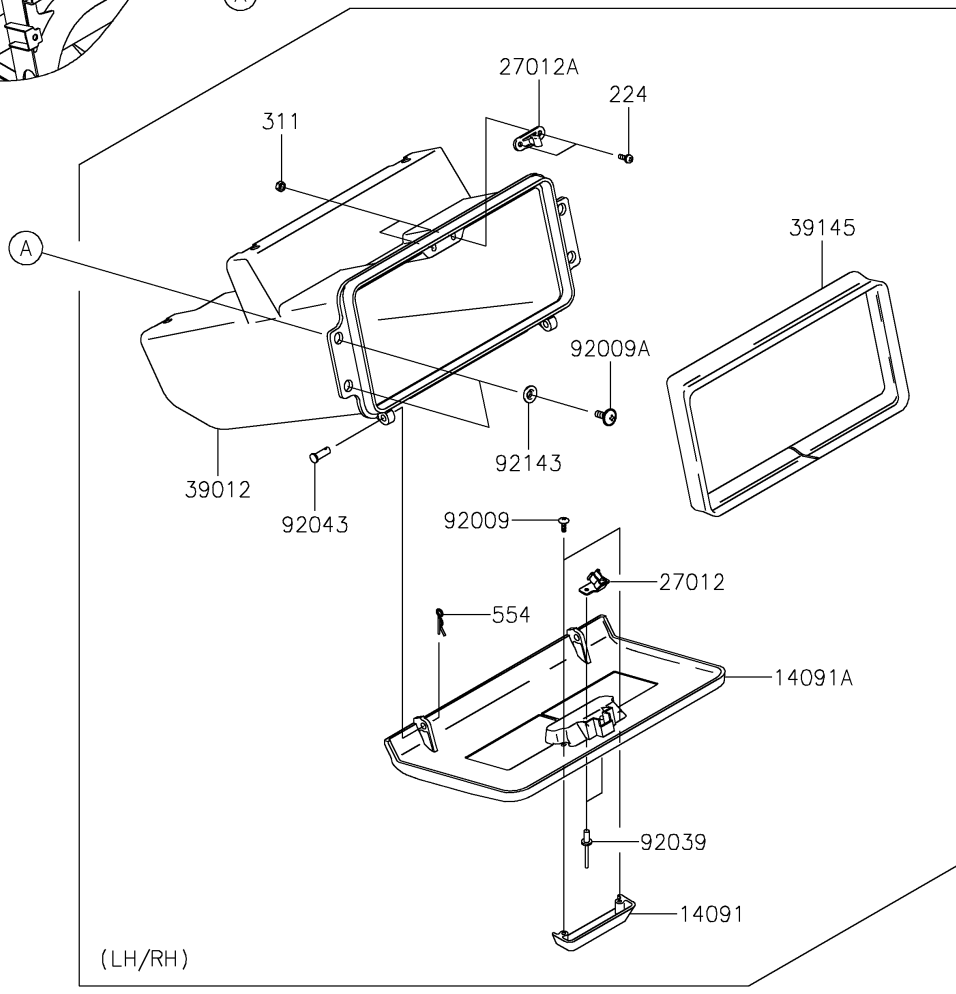

2021 MULE™ 4010 4x4 PARTS DIAGRAM

Front Box

2021 MULE™ 4010 4x4 PARTS LIST

Front Box

ITEM NAME	PART NUMBER	QUANTITY
COVER,STORAGE GRIP,F.BLACK (Ref # 14091)	14091-1659-6Z	2
COVER,CONTROL PANEL,F.BLACK (Ref # 14091A)	14091-1660-6Z	2
HOOK (Ref # 27012)	27012-1607	2
HOOK (Ref # 27012A)	27012-1612	2
CASE-STORAGE,F.BLACK (Ref # 39012)	39012-1061-6Z	2
TRIM-SEAL,L=774 (Ref # 39145)	39145-1130	2
SCREW,TAPPING,4X12 (Ref # 92009)	92009-1444	4
SCREW,6X16 (Ref # 92009A)	92009-1621	8
RIVET (Ref # 92039)	92039-1041	4
PIN,6X14.5 (Ref # 92043)	92043-125	4
COLLAR (Ref # 92143)	92143-1087	8
SCREW-PAN-WP-CROS,4X12 (Ref # 224)	224AB0412	4
NUT-HEX,4MM (Ref # 311)	311AA0400	4
PIN-SNAP,1.2X21.2 (Ref # 554)	554DA0600	4