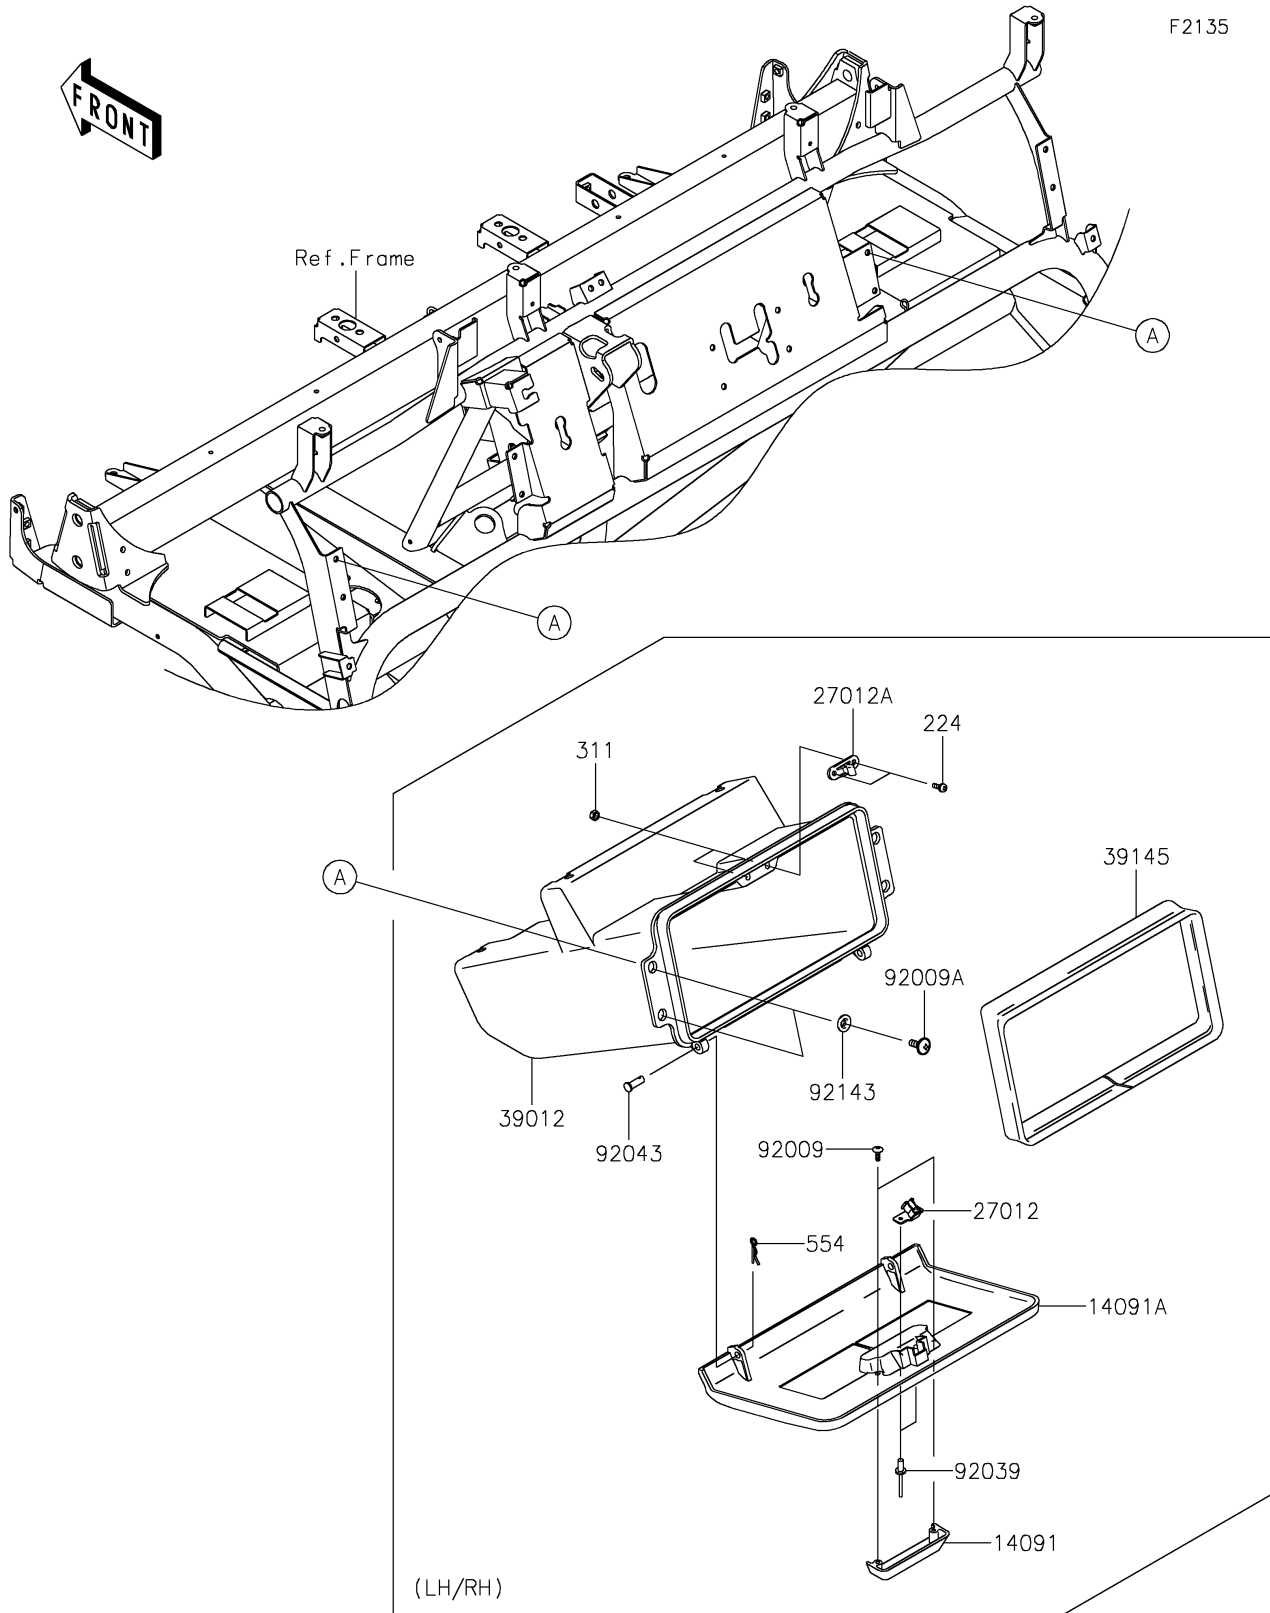

2021 MULE™ 4010 4x4 PARTS DIAGRAM

Front Box

F2135

2021 MULE™ 4010 4x4 PARTS LIST

Front Box

ITEM NAME	PART NUMBER	QUANTITY
COVER,STORAGE GRIP,F.BLACK (Ref # 14091)	14091-1659-6Z	2
COVER,CONTROL PANEL,F.BLACK (Ref # 14091A)	14091-1660-6Z	2
HOOK (Ref # 27012)	27012-1607	2
HOOK (Ref # 27012A)	27012-1612	2
CASE-STORAGE,F.BLACK (Ref # 39012)	39012-1061-6Z	2
TRIM-SEAL,L=774 (Ref # 39145)	39145-1130	2
SCREW,TAPPING,4X12 (Ref # 92009)	92009-1444	4
SCREW,6X16 (Ref # 92009A)	92009-1621	8
RIVET (Ref # 92039)	92039-1041	4
PIN,6X14.5 (Ref # 92043)	92043-125	4
COLLAR (Ref # 92143)	92143-1087	8
SCREW-PAN-WP-CROS,4X12 (Ref # 224)	224AB0412	4
NUT-HEX,4MM (Ref # 311)	311AA0400	4
PIN-SNAP,1.2X21.2 (Ref # 554)	554DA0600	4