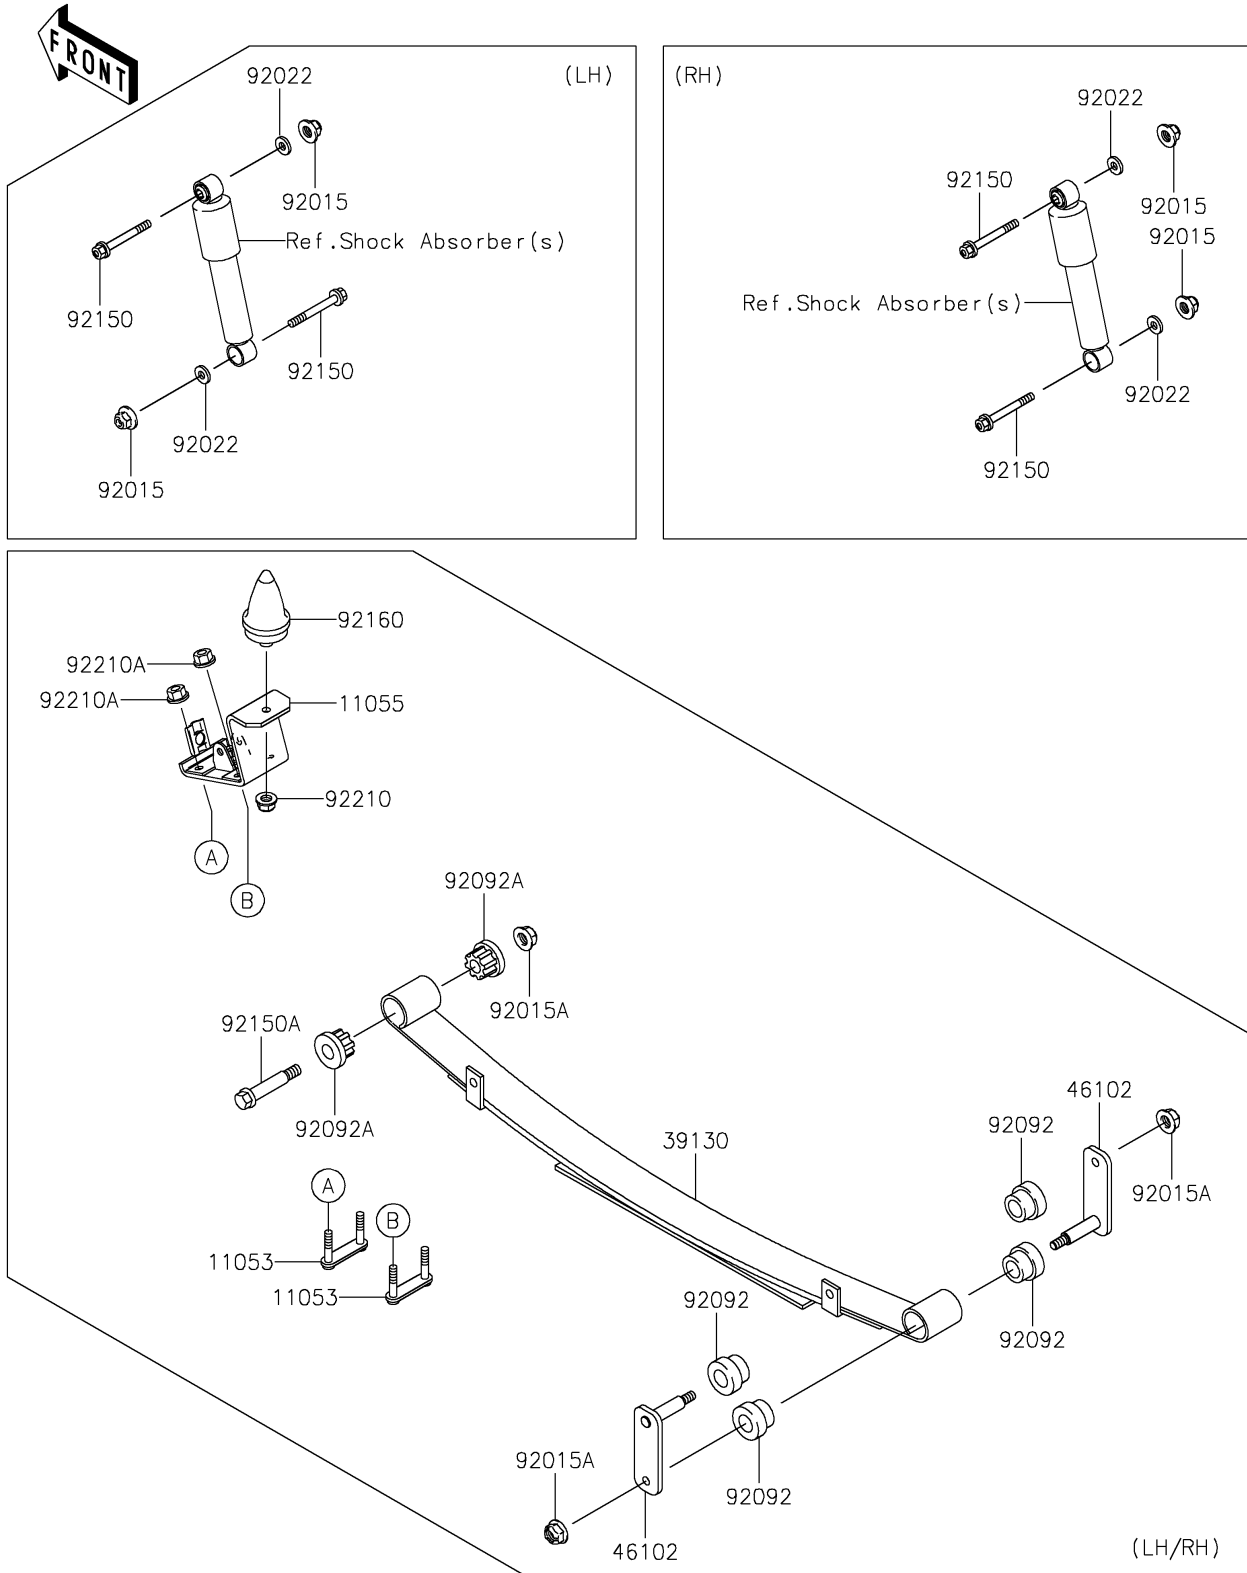

2021 MULE™ 4010 4x4 PARTS DIAGRAM

Rear Suspension

F2153

2021 MULE™ 4010 4x4 PARTS LIST

Rear Suspension

ITEM NAME	PART NUMBER	QUANTITY
BRACKET,LEAF SPRING (Ref # 11053)	11053-7564	4
BRACKET,LEAF SPRING (Ref # 11055)	11055-7504	2
SPRING-LEAF (Ref # 39130)	39130-1066	2
ROD,LEAF SPRING,RR (Ref # 46102)	46102-1338	4
NUT,LOCK,10MM (Ref # 92015)	92015-1597	4
NUT,12MM (Ref # 92015A)	92015-1706	6
WASHER,11.5X20.5X1.6 (Ref # 92022)	92022-1768	4
BUSHING-RUBBER (Ref # 92092)	92092-1083	8
BUSHING-RUBBER (Ref # 92092A)	92092-1084	4
BOLT,FLANGED,10X57 (Ref # 92150)	92150-1227	4
BOLT,12MM (Ref # 92150A)	92150-1284	2
DAMPER,BUMP STOPPER (Ref # 92160)	92160-1136	2
NUT,LOCK,FLANGED,10MM (Ref # 92210)	92210-0276	2
NUT,LOCK,10MM (Ref # 92210A)	92210-1204	8