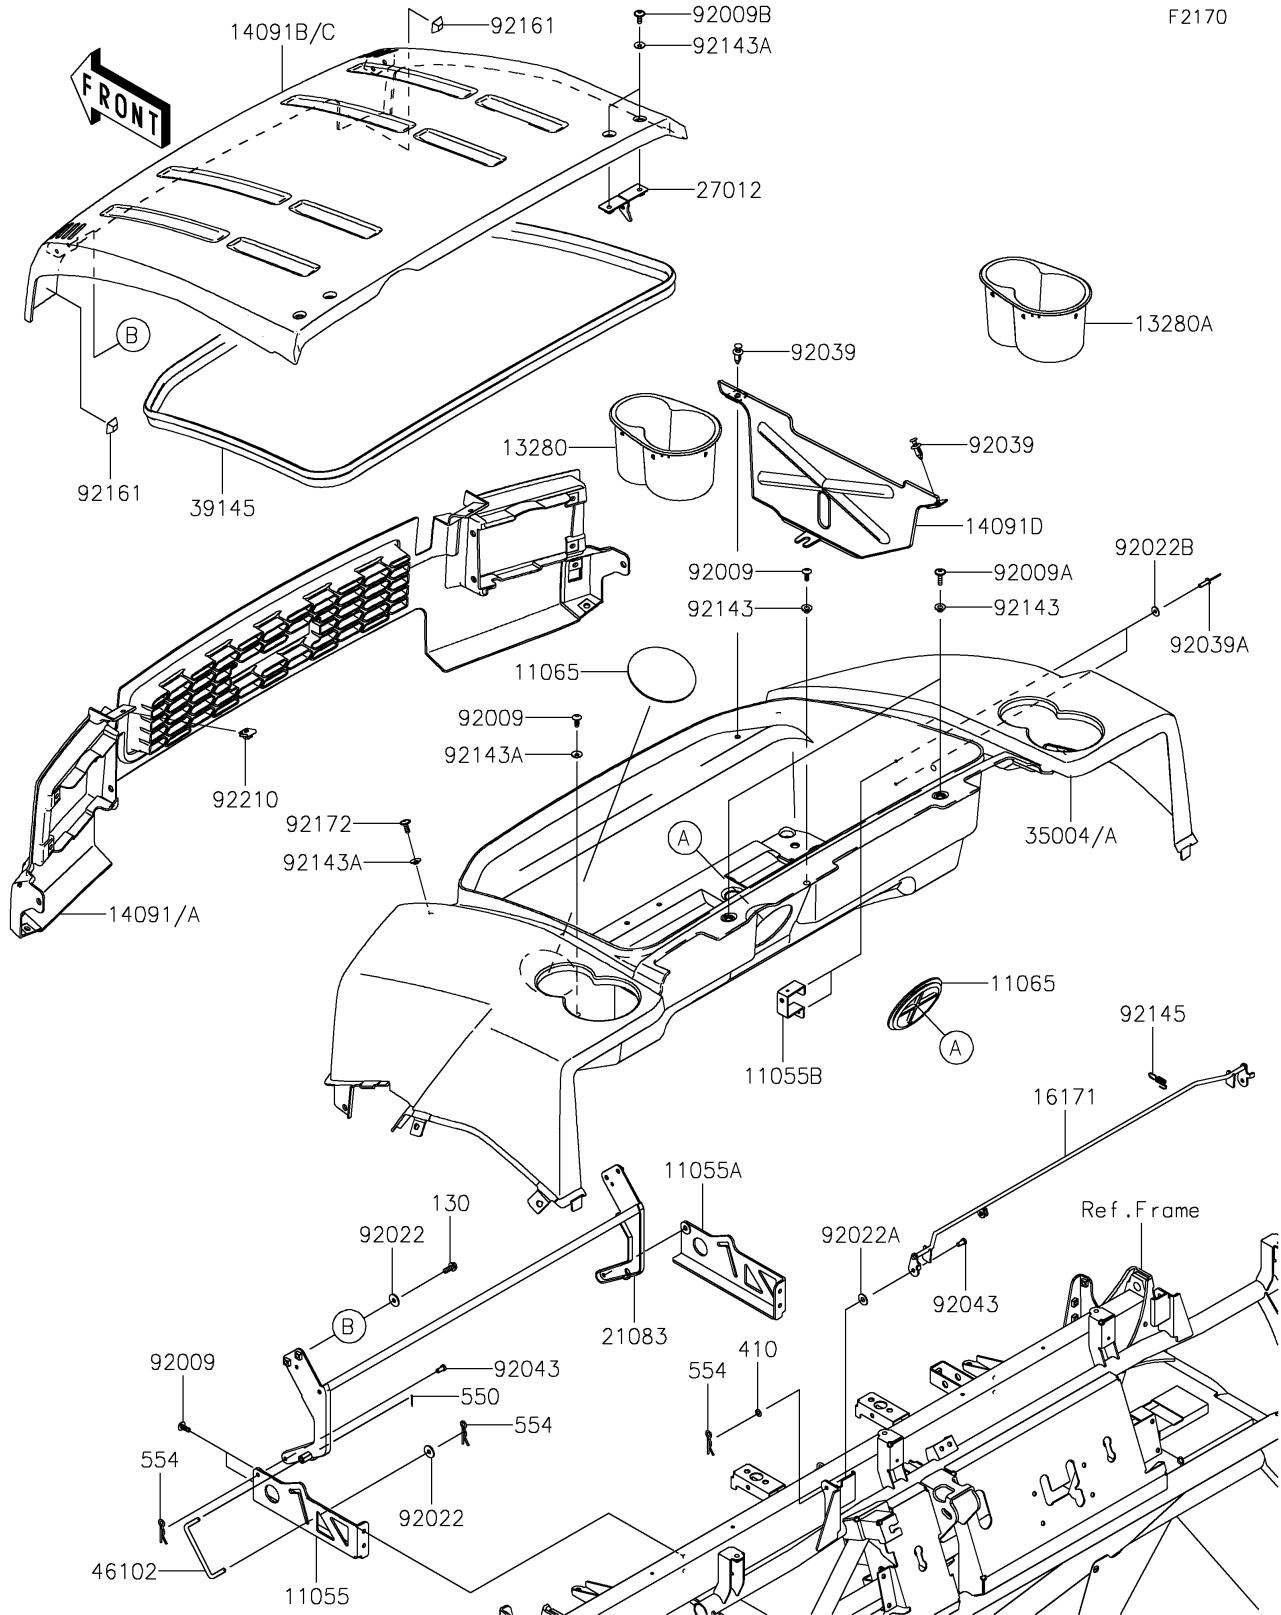

2021 MULE™ 4010 4x4 PARTS DIAGRAM

Fenders

2021 MULE™ 4010 4x4 PARTS LIST

Fenders

ITEM NAME	PART NUMBER	QUANTITY
BRACKET,HINGE,LH (Ref # 11055)	11055-0037	1
BRACKET,HINGE,RH (Ref # 11055A)	11055-0038	1
BRACKET,RESERVOIR TANK (Ref # 11055B)	11055-0124	1
CAP,F.BLACK (Ref # 11065)	11065-1053-6Z	2
HOLDER,CUP HOLDER,LH,F.BLACK (Ref # 13280)	13280-0265-6Z	1
HOLDER,CUP HOLDER,RH,F.BLACK (Ref # 13280A)	13280-0266-6Z	1
COVER,FRONT GRILL,D.R.RED (Ref # 14091)	14091-0818-16L	1
COVER,FRONT FENDER,D.R.RED (Ref # 14091B)	14091-0829-16L	1
COVER,RESERVOIR TANK (Ref # 14091D)	14091-1715	1
LINK (Ref # 16171)	16171-0015	1
ARM,HOOD (Ref # 21083)	21083-0051	1
HOOK,HOOD (Ref # 27012)	27012-0119	2
FENDER-FRONT,CNT,D.R.RED (Ref # 35004)	35004-0096-16L	1
TRIM-SEAL,L=2350 (Ref # 39145)	39145-0032	1
ROD (Ref # 46102)	46102-0103	1
SCREW,TAPPING,6X16 (Ref # 92009)	92009-1166	6
SCREW,6X22,BLACK (Ref # 92009A)	92009-1256	2
SCREW,6X16 (Ref # 92009B)	92009-1621	4
WASHER,6.5X20X1.6,BLACK (Ref # 92022)	92022-1346	5
WASHER,7X18X1.2 (Ref # 92022A)	92022-1545	2
WASHER,4.3X12.5X1 (Ref # 92022B)	92022-1949	2
RIVET (Ref # 92039)	92039-0776	2
RIVET (Ref # 92039A)	92039-1150	2
PIN,6X9 (Ref # 92043)	92043-1626	4
COLLAR (Ref # 92143)	92143-1057	3
COLLAR (Ref # 92143A)	92143-1087	7
SPRING (Ref # 92145)	92145-0215	1
DAMPER,FR HOOD (Ref # 92161)	92161-0790	2
SCREW,TAPPING,6X20 (Ref # 92172)	92172-0488	2

2021 MULE™ 4010 4x4 PARTS LIST

Fenders

ITEM NAME	PART NUMBER	QUANTITY
NUT,LEAF SPRING,6MM (Ref # 92210)	92210-0624	2
BOLT-FLANGED,6X16 (Ref # 130)	130BA0616	4
WASHER-PLAIN-SMALL (Ref # 410)	410AA0600	2
PIN-COTTER,1.6X15 (Ref # 550)	550AA1615	1
PIN-SNAP,1.2X21.2 (Ref # 554)	554DA0600	5