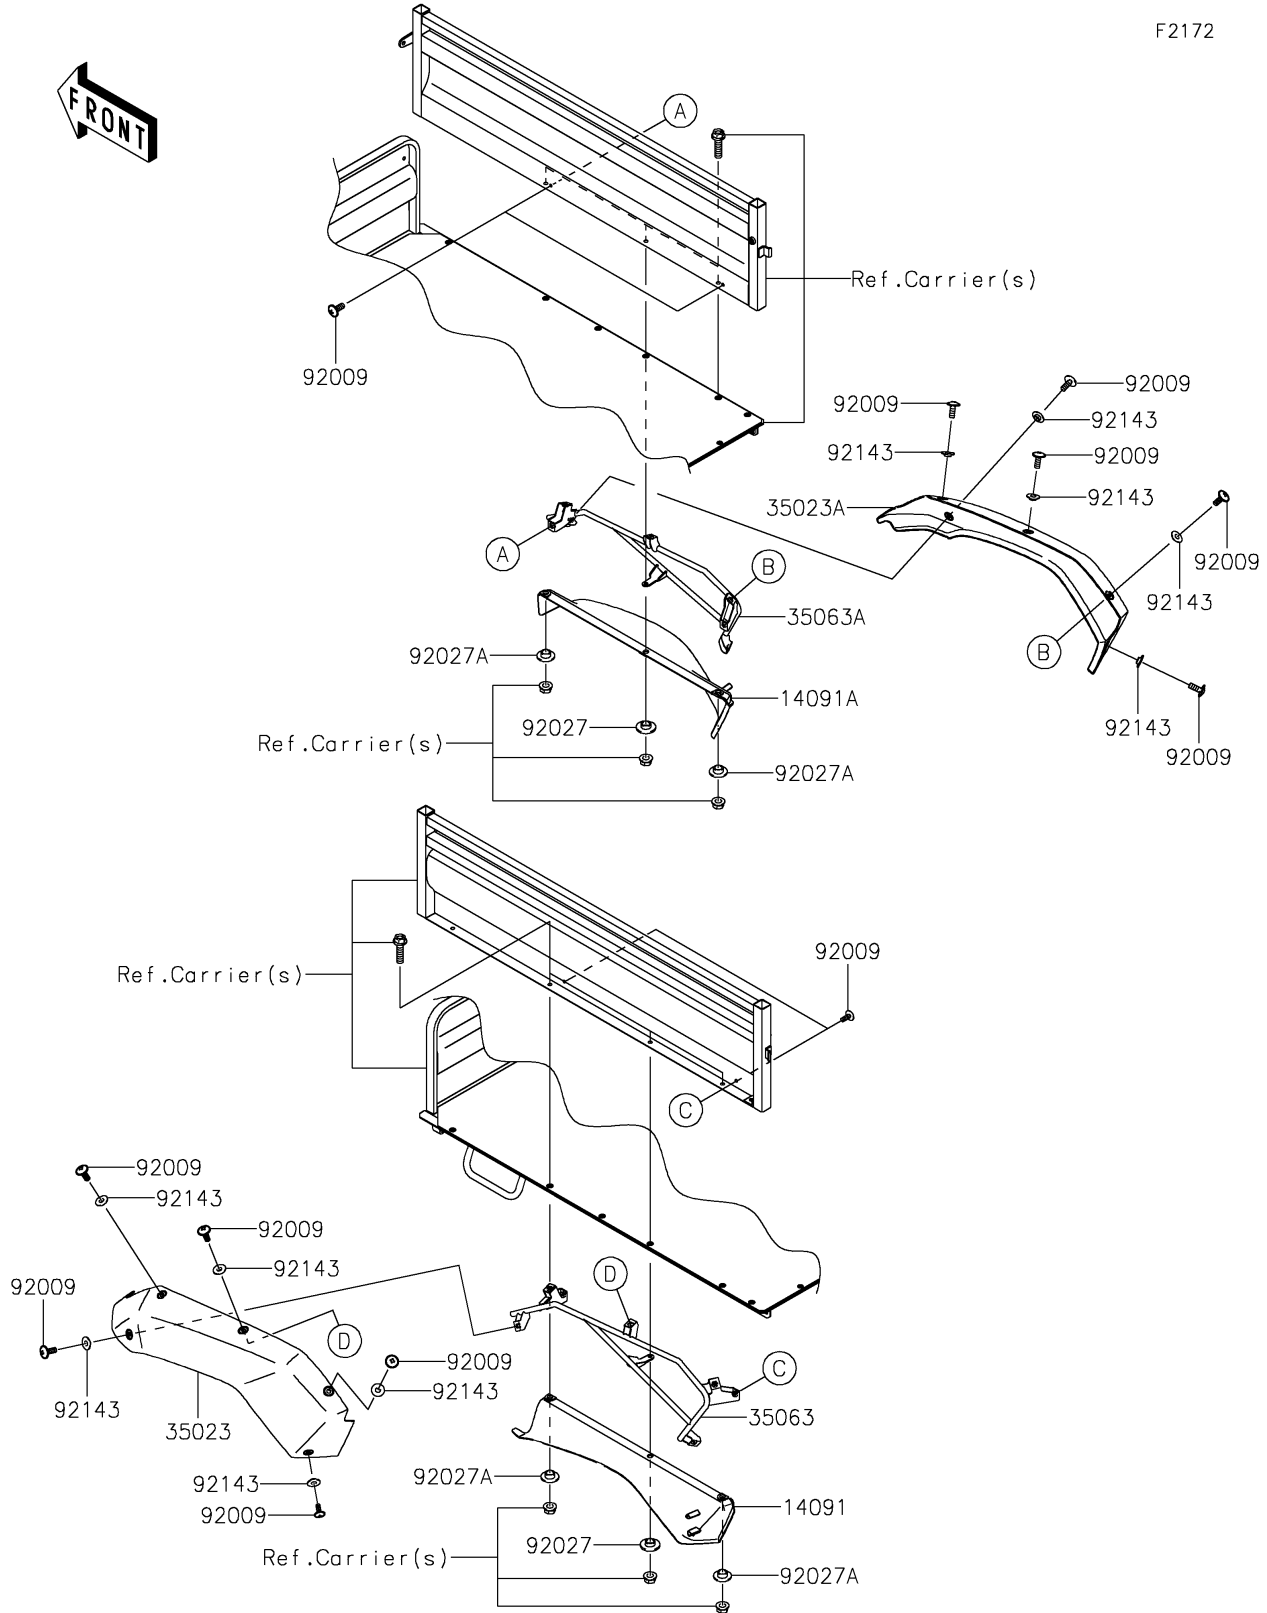

# 2021 MULE™ 4010 4x4 PARTS DIAGRAM

Rear Fender(s)

F2172

## 2021 MULE™ 4010 4x4 PARTS LIST

### Rear Fender(s)

ITEM NAME	PART NUMBER	QUANTITY
COVER,FENDER,INSIDE,RR,LH (Ref # 14091)	14091-1634	1
COVER,FENDER,INSIDE,RR,RH (Ref # 14091A)	14091-1635	1
FENDER-REAR,LH,F.BLACK (Ref # 35023)	35023-0121-6Z	1
FENDER-REAR,RH,F.BLACK (Ref # 35023A)	35023-0122-6Z	1
STAY,RR,LH (Ref # 35063)	35063-0449	1
STAY,RR,RH (Ref # 35063A)	35063-0450	1
SCREW,6X16 (Ref # 92009)	92009-1621	14
COLLAR (Ref # 92027)	92027-1354	2
COLLAR (Ref # 92027A)	92027-1908	4
COLLAR (Ref # 92143)	92143-1087	10