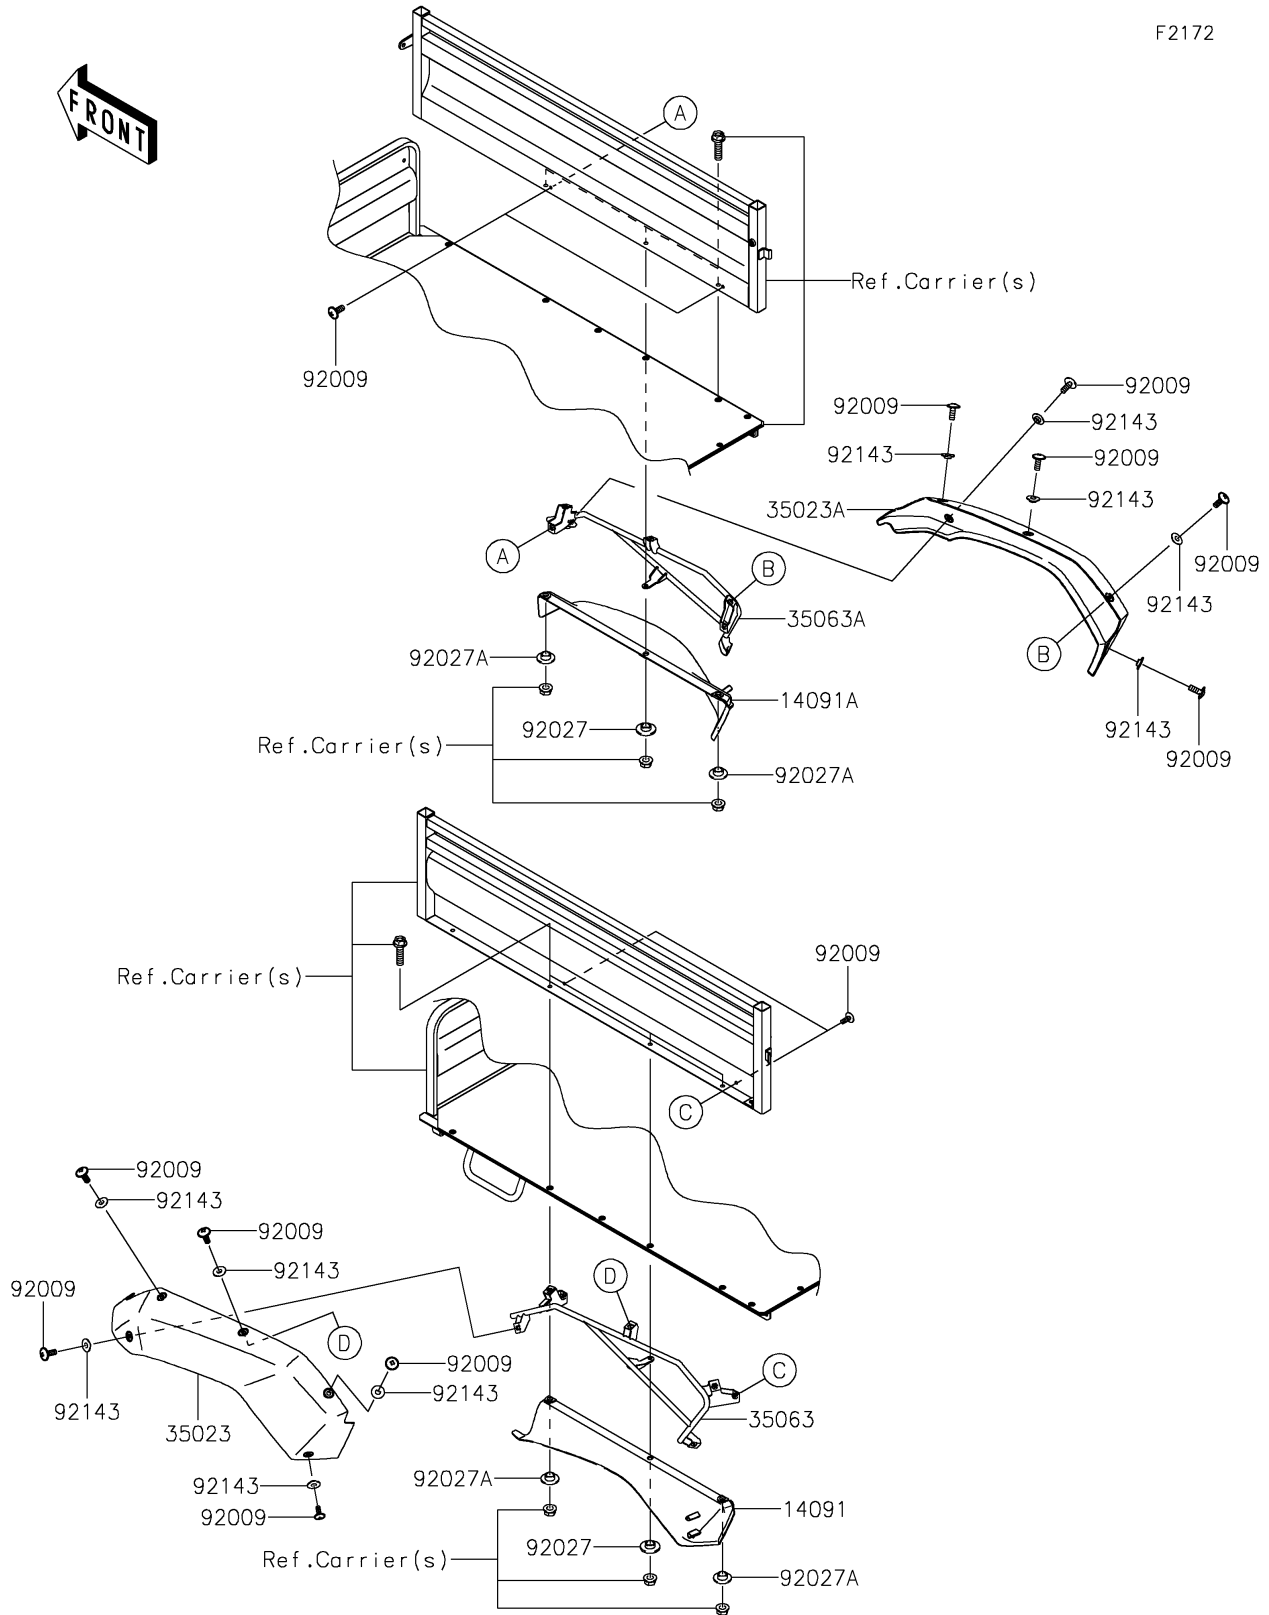

2023 MULE™ 4010 4x4 PARTS DIAGRAM

Rear Fender(s)

F2172

2023 MULE™ 4010 4x4 PARTS LIST

Rear Fender(s)

ITEM NAME	PART NUMBER	QUANTITY
COVER,FENDER,INSIDE,RR,LH (Ref # 14091)	14091-1634	1
COVER,FENDER,INSIDE,RR,RH (Ref # 14091A)	14091-1635	1
FENDER-REAR,LH,F.BLACK (Ref # 35023)	35023-0121-6Z	1
FENDER-REAR,RH,F.BLACK (Ref # 35023A)	35023-0122-6Z	1
STAY,RR,LH (Ref # 35063)	35063-0449	1
STAY,RR,RH (Ref # 35063A)	35063-0450	1
SCREW,6X16 (Ref # 92009)	92009-1621	14
COLLAR (Ref # 92027)	92027-1354	2
COLLAR (Ref # 92027A)	92027-1908	4
COLLAR (Ref # 92143)	92143-1087	10