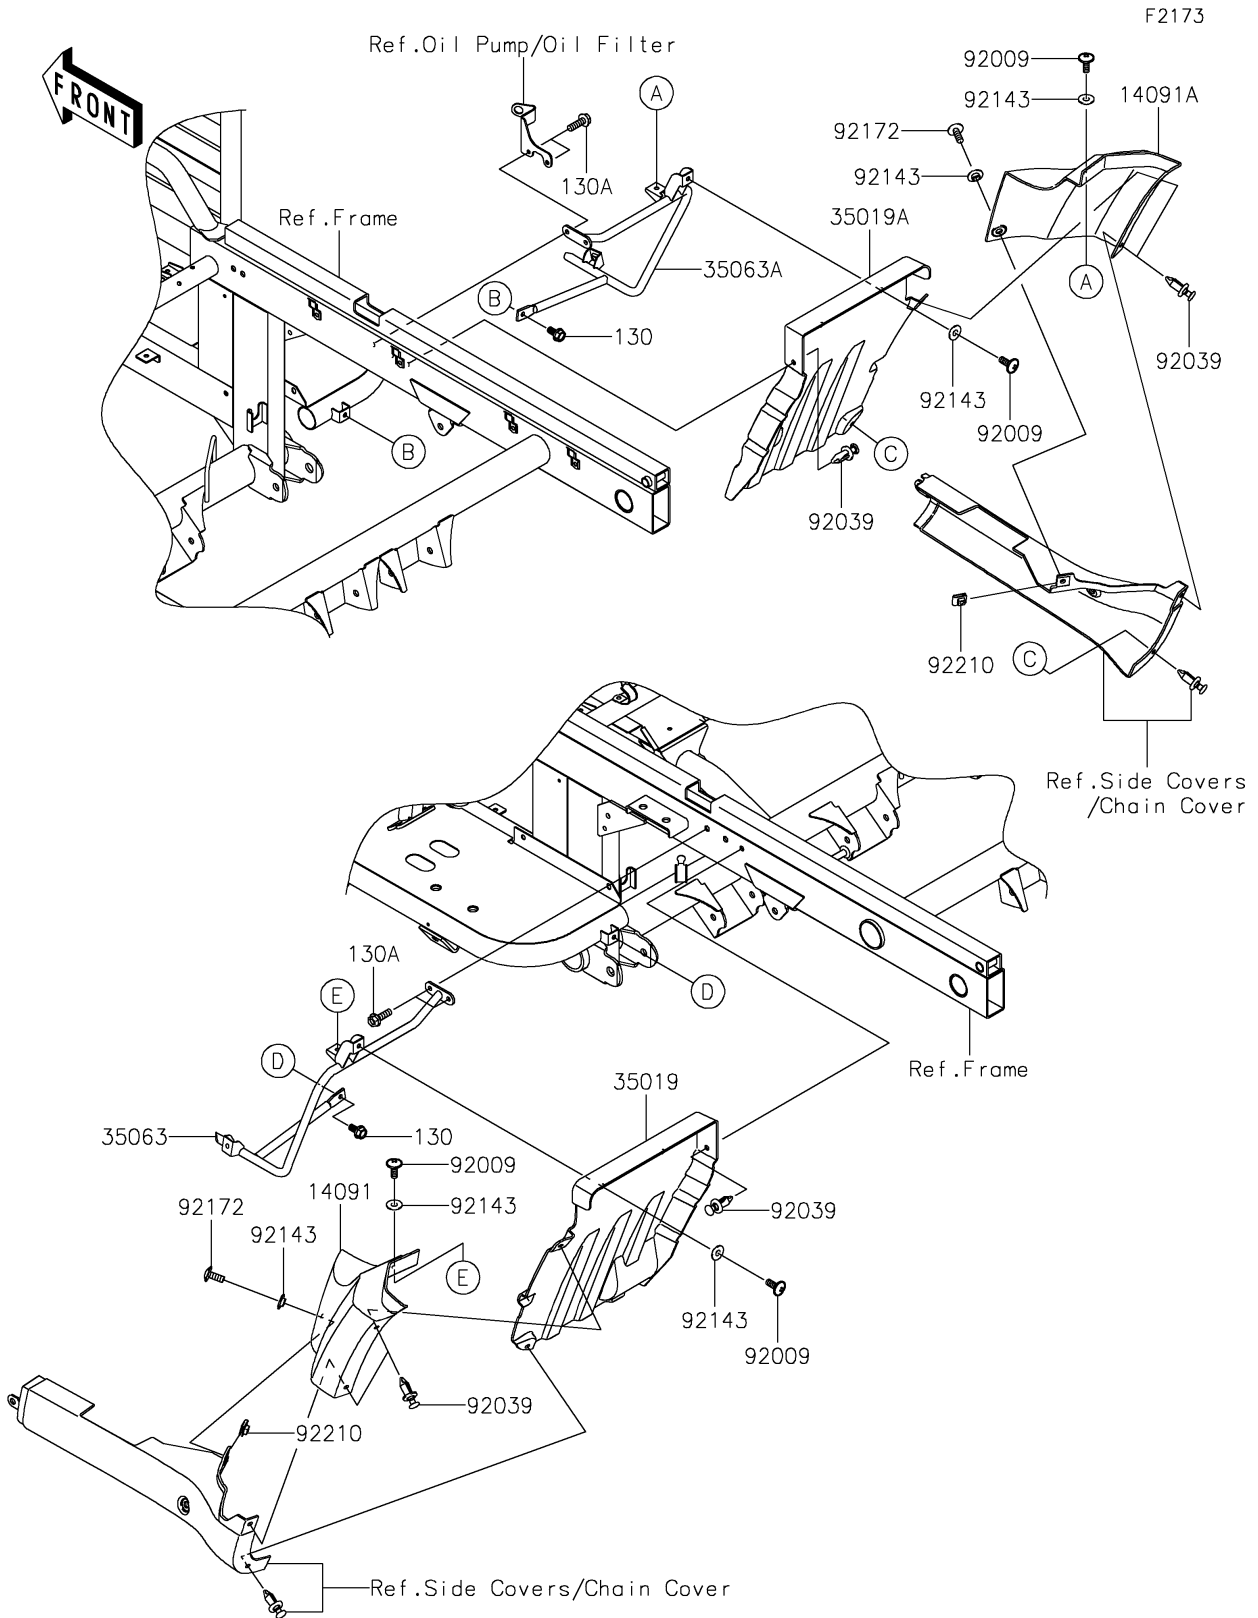

# 2021 MULE™ 4010 4x4 PARTS DIAGRAM

Flap

## 2021 MULE™ 4010 4x4 PARTS LIST

### Flap

ITEM NAME	PART NUMBER	QUANTITY
COVER,REAR FENDER,LWR,LH,F.BLK (Ref # 14091)	14091-0819-6Z	1
COVER,REAR FENDER,LWR,RH,F.BLK (Ref # 14091A)	14091-0820-6Z	1
FLAP,RR,LH (Ref # 35019)	35019-0066	1
FLAP,RR,RH (Ref # 35019A)	35019-0067	1
STAY,RR,LH (Ref # 35063)	35063-0451	1
STAY,RR,RH (Ref # 35063A)	35063-0452	1
SCREW,6X16 (Ref # 92009)	92009-1621	4
RIVET (Ref # 92039)	92039-0776	6
COLLAR (Ref # 92143)	92143-1087	6
SCREW,TAPPING,6X20 (Ref # 92172)	92172-0488	2
NUT,LEAF SPRING,6MM (Ref # 92210)	92210-0624	2
BOLT-FLANGED,6X14 (Ref # 130)	130BA0614	2
BOLT-FLANGED,6X20 (Ref # 130A)	130BA0620	4