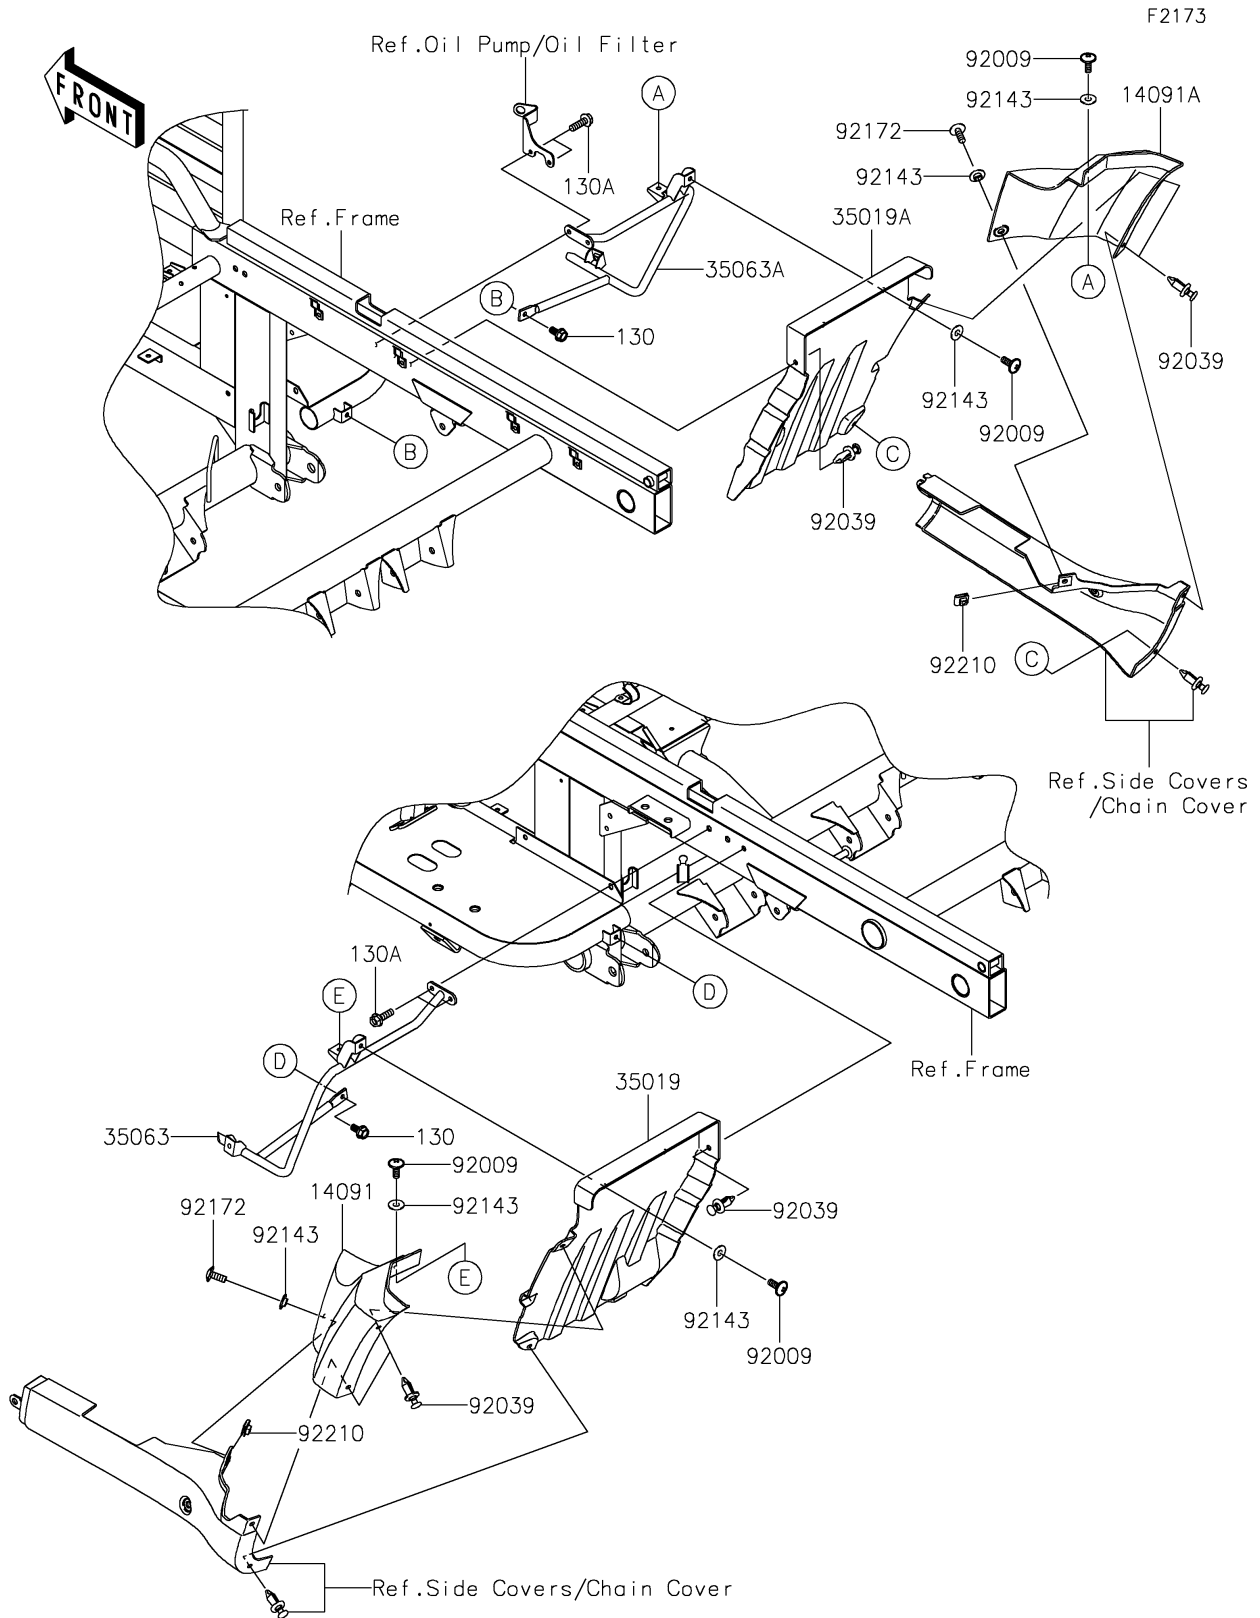

2021 MULE™ 4010 4x4 PARTS DIAGRAM

Flap

2021 MULE™ 4010 4x4 PARTS LIST

Flap

ITEM NAME	PART NUMBER	QUANTITY
COVER,REAR FENDER,LWR,LH,F.BLK (Ref # 14091)	14091-0819-6Z	1
COVER,REAR FENDER,LWR,RH,F.BLK (Ref # 14091A)	14091-0820-6Z	1
FLAP,RR,LH (Ref # 35019)	35019-0066	1
FLAP,RR,RH (Ref # 35019A)	35019-0067	1
STAY,RR,LH (Ref # 35063)	35063-0451	1
STAY,RR,RH (Ref # 35063A)	35063-0452	1
SCREW,6X16 (Ref # 92009)	92009-1621	4
RIVET (Ref # 92039)	92039-0776	6
COLLAR (Ref # 92143)	92143-1087	6
SCREW,TAPPING,6X20 (Ref # 92172)	92172-0488	2
NUT,LEAF SPRING,6MM (Ref # 92210)	92210-0624	2
BOLT-FLANGED,6X14 (Ref # 130)	130BA0614	2
BOLT-FLANGED,6X20 (Ref # 130A)	130BA0620	4