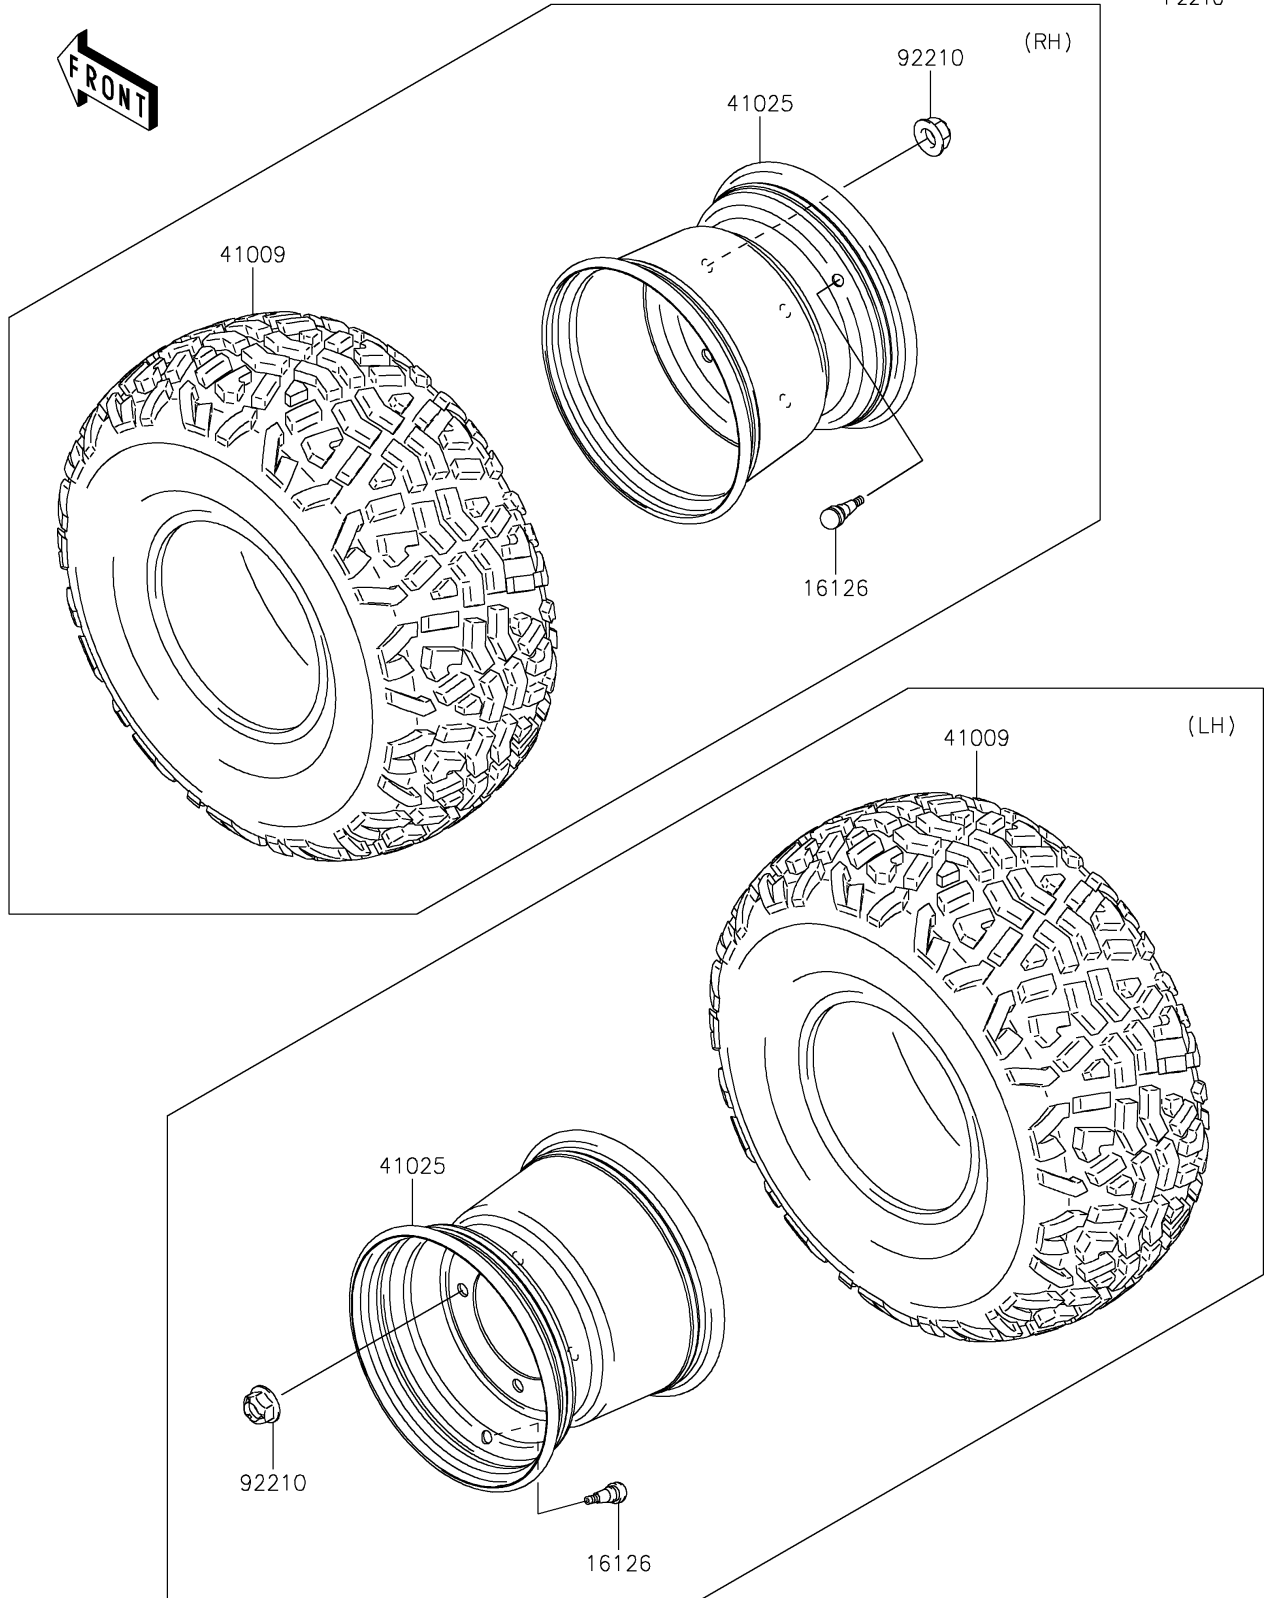

# 2021 MULE™ 4010 4x4 PARTS DIAGRAM

Wheels/Tires

F2210

## 2021 MULE™ 4010 4x4 PARTS LIST

### Wheels/Tires

ITEM NAME	PART NUMBER	QUANTITY
VALVE (Ref # 16126)	16126-4001	4
TIRE,23X11.00-10 4PR (Ref # 41009)	41009-0294	4
RIM,10X8.5AT,F.S.BLACK (Ref # 41025)	41025-7504-397	4
NUT,12MM (Ref # 92210)	92210-0603	16