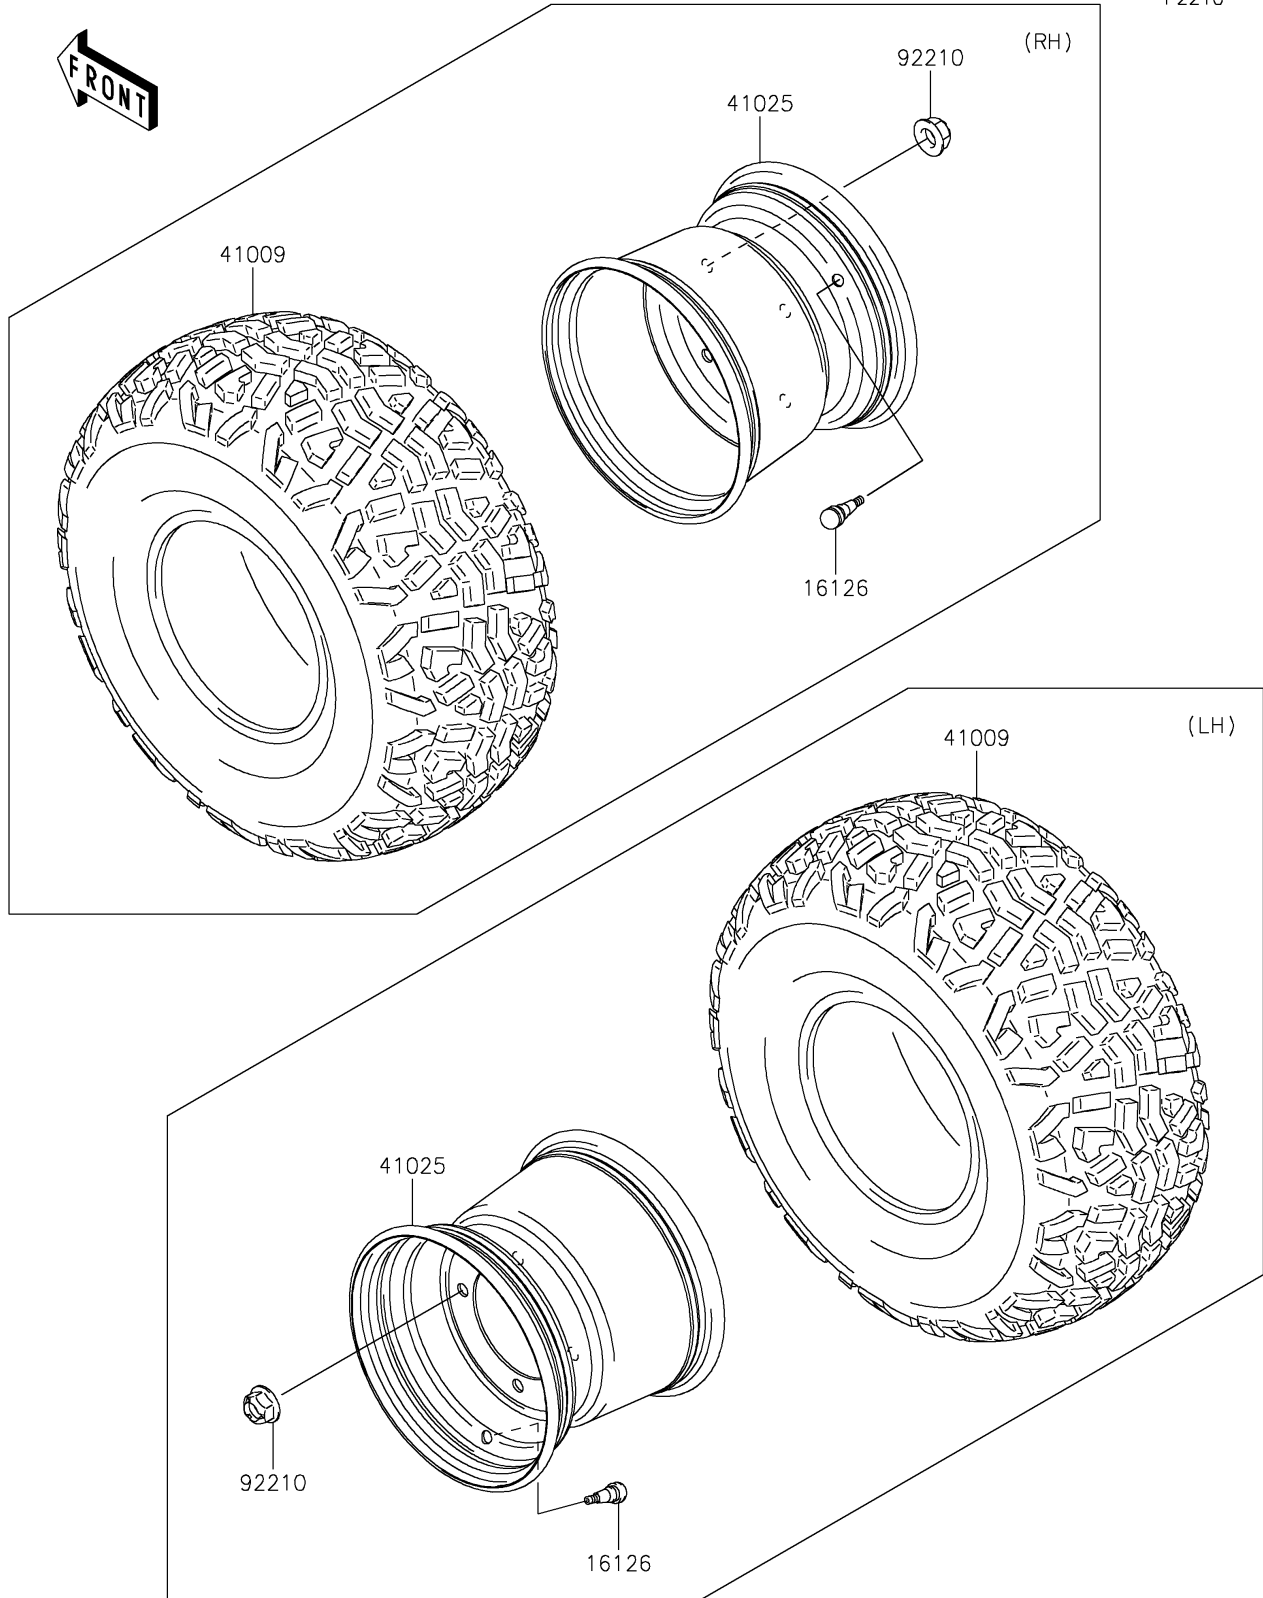

# 2021 MULE™ 4010 4x4 PARTS DIAGRAM

Wheels/Tires

F2210

## 2021 MULE™ 4010 4x4 PARTS LIST

### Wheels/Tires

| ITEM NAME                            | PART NUMBER    | QUANTITY |
|--------------------------------------|----------------|----------|
| VALVE (Ref # 16126)                  | 16126-4001     | 4        |
| TIRE,23X11.00-10 4PR (Ref # 41009)   | 41009-0294     | 4        |
| RIM,10X8.5AT,F.S.BLACK (Ref # 41025) | 41025-7504-397 | 4        |
| NUT,12MM (Ref # 92210)               | 92210-0603     | 16       |